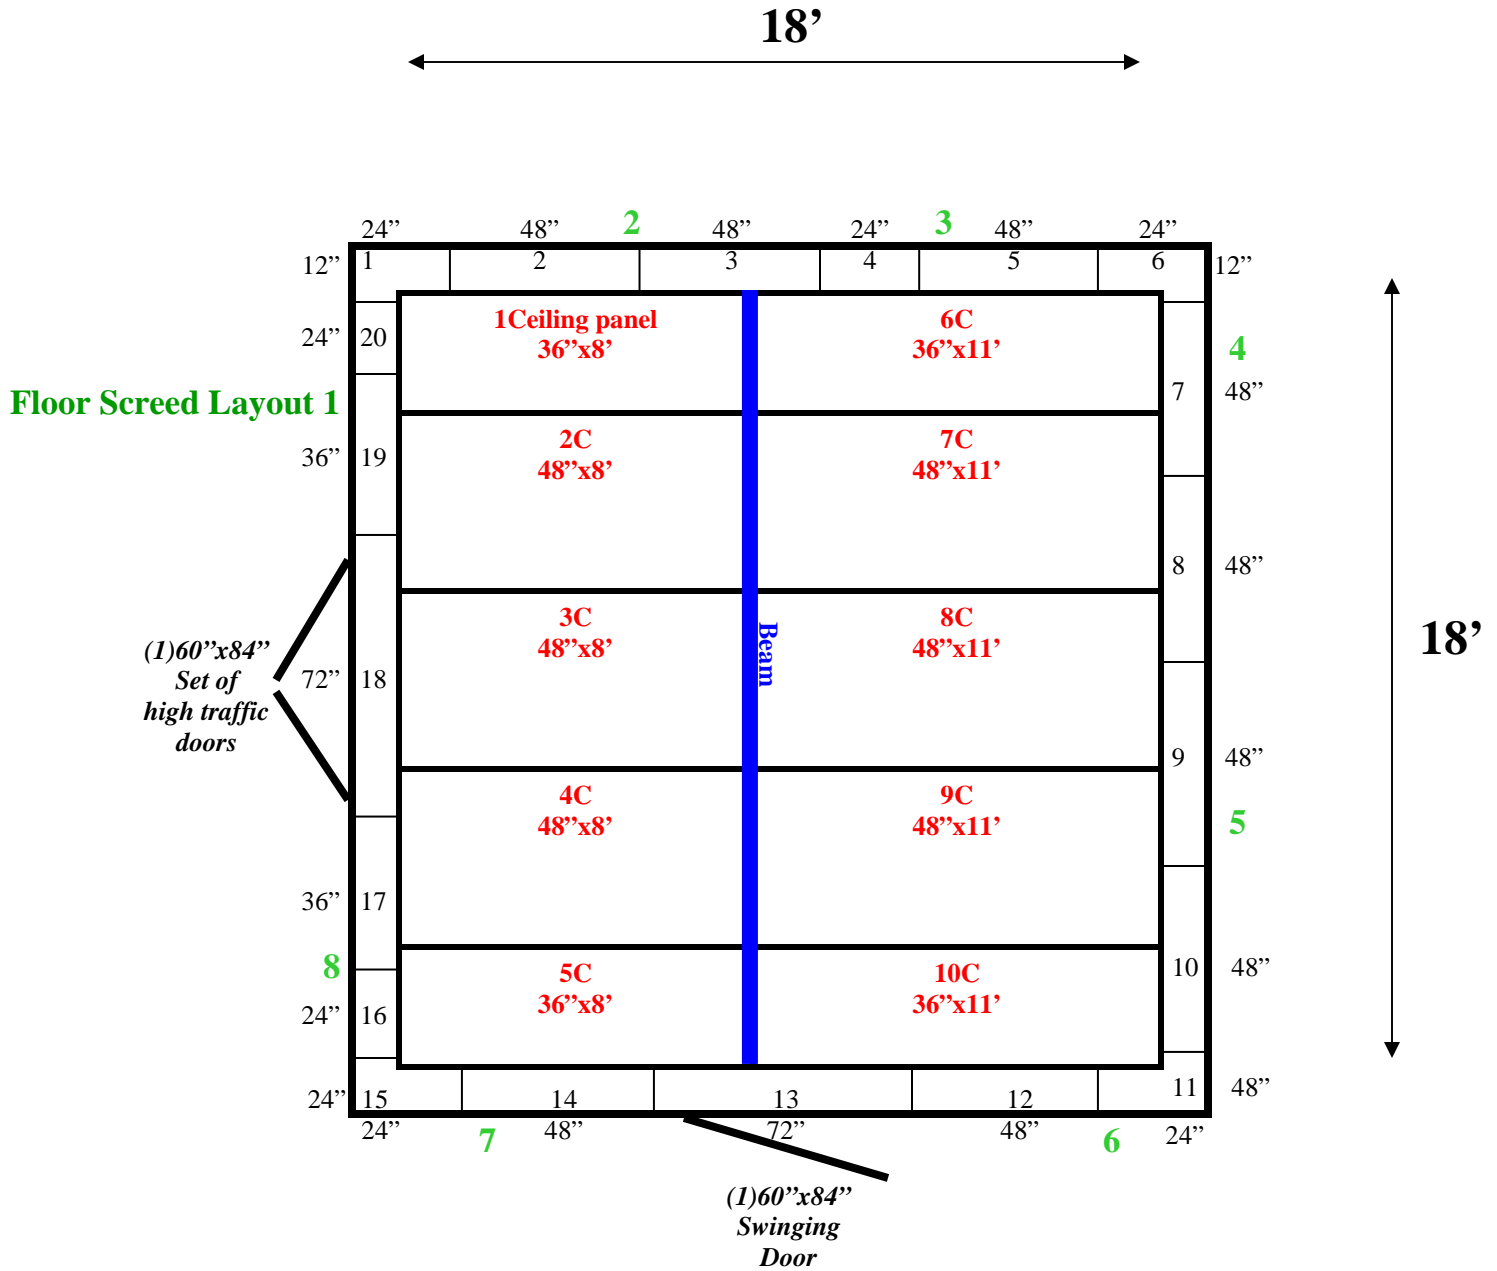

Ceiling Support: Beam fastens to wall panels inside.

**18' x 18' x 8'4" H
Walk-In Cooler or Freezer
Wall & Ceiling Panels Diagram**

4-09
Black

REFRIGERATION SUPERSTORE

World's Largest Inventory

New & Used Walk-In/ Drive-In Coolers/ Freezers/ Refrigeration Systems