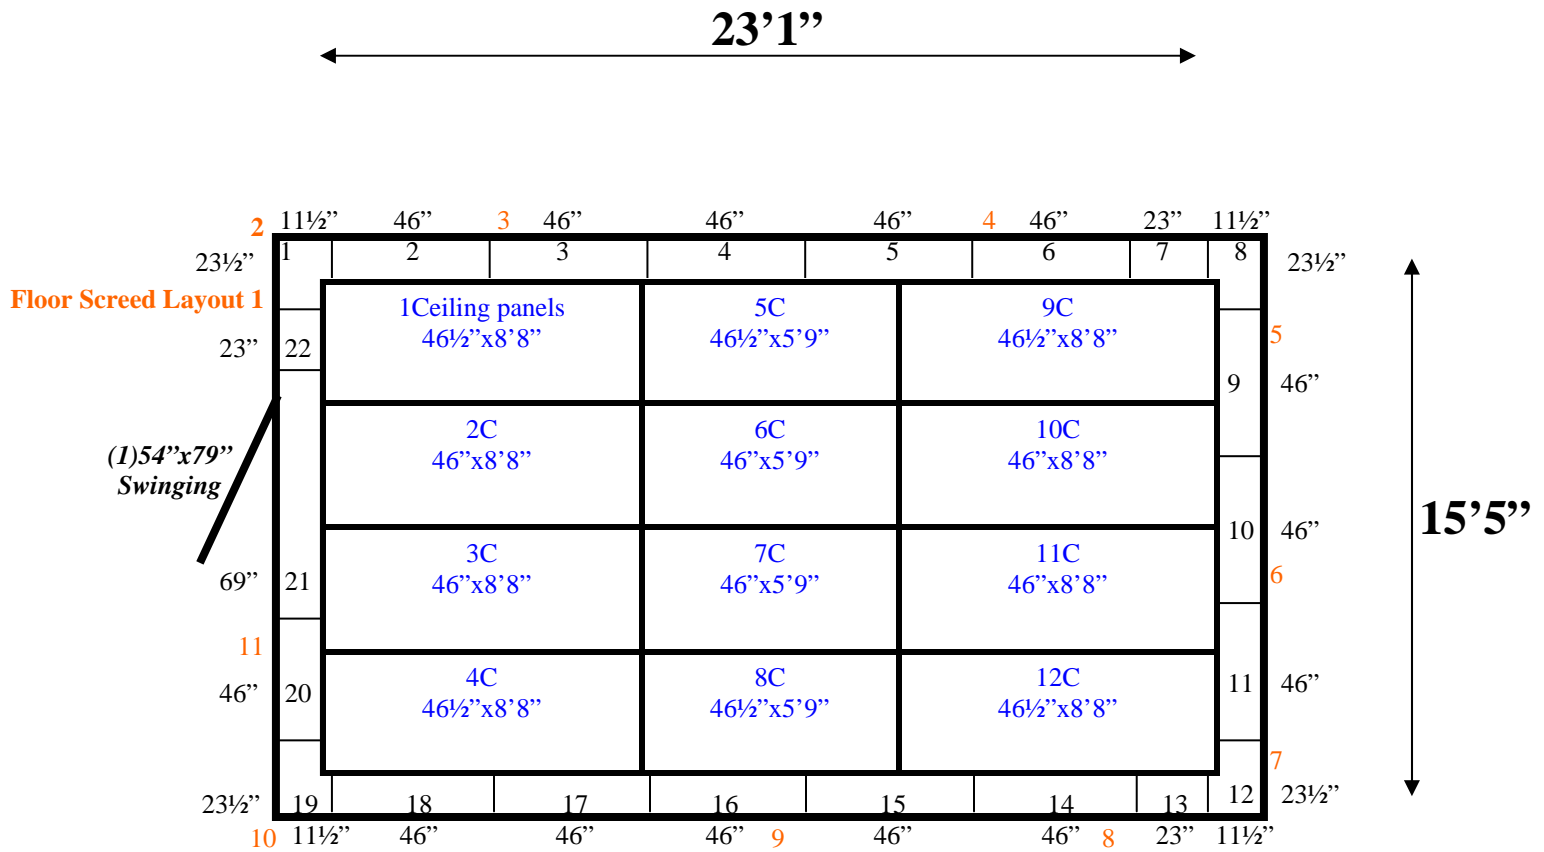

Ceiling Support: (2) Beams (outside top) and hangers.

15'5" x 23'1" x 8'5" H
Walk-In Cooler or Freezer
Wall & Ceiling Panels Diagram

153-08
Red

REFRIGERATION SUPERSTORE

World's Largest Inventory

New & Used Walk-In/ Drive-In Coolers/ Freezers/ Refrigeration Systems