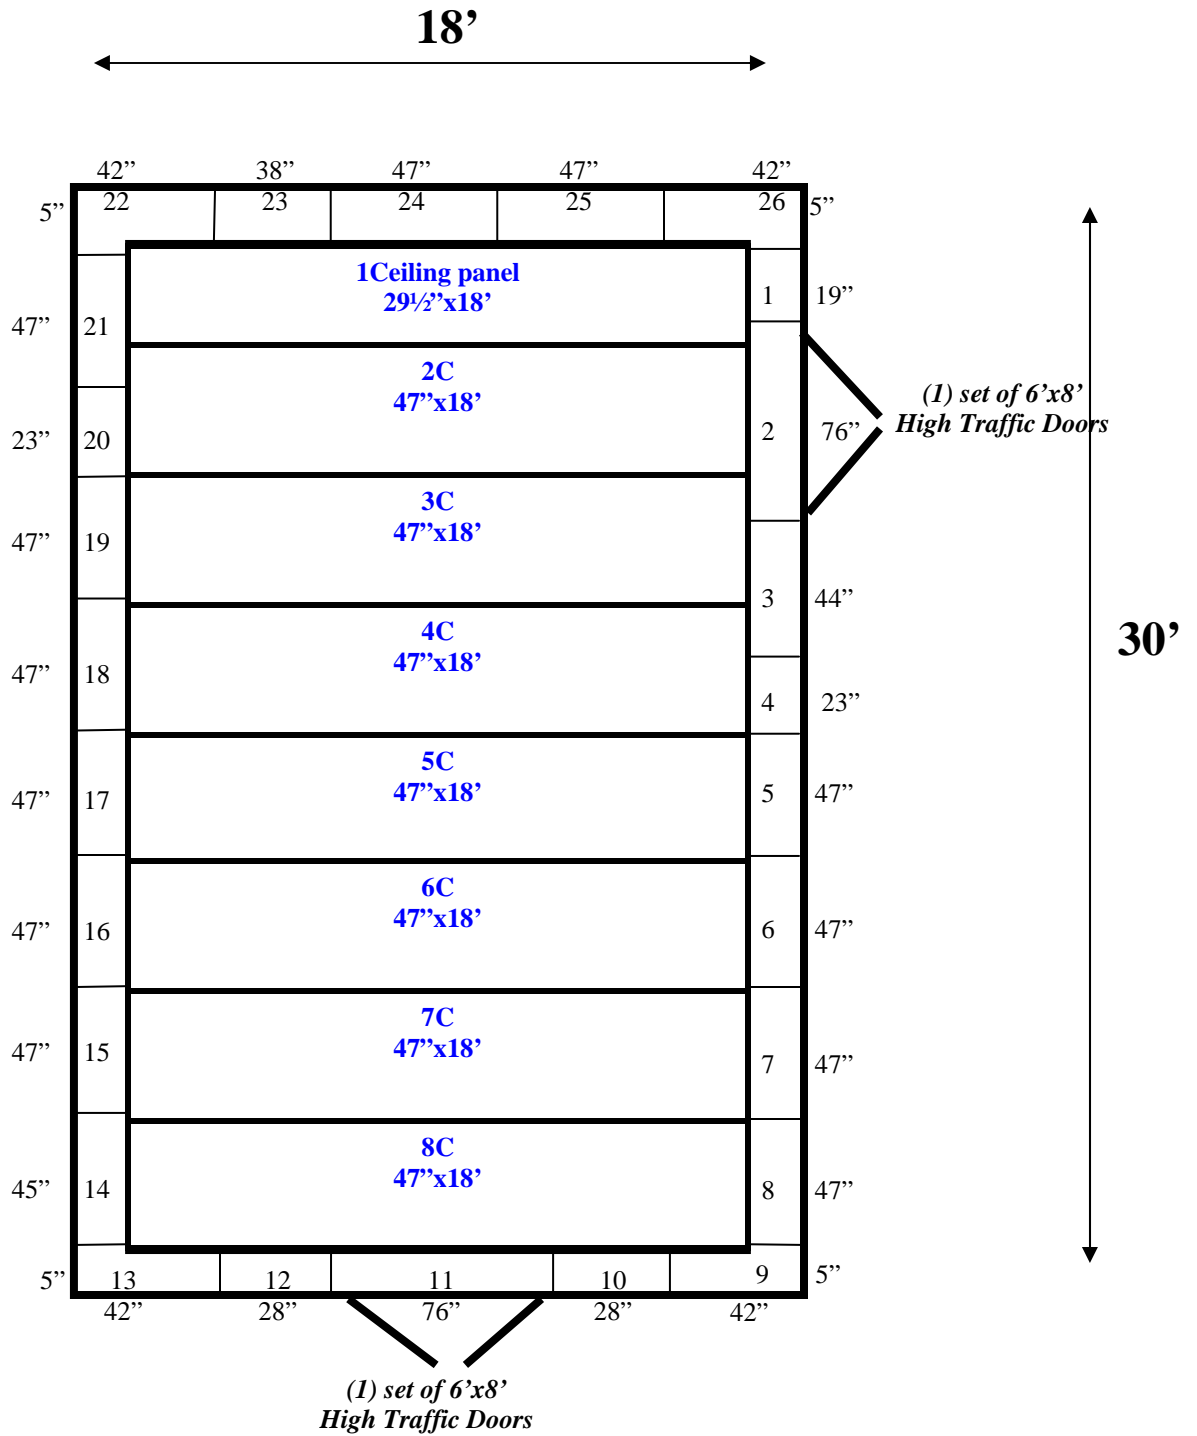

**18' x 30' x 14' H  
Walk-In Cooler or Freezer  
Wall & Ceiling Panels Diagram**

**REFRIGERATION SUPERSTORE**

*World's Largest Inventory*

*New & Used Walk-In/ Drive-In Coolers/ Freezers/ Refrigeration Systems*