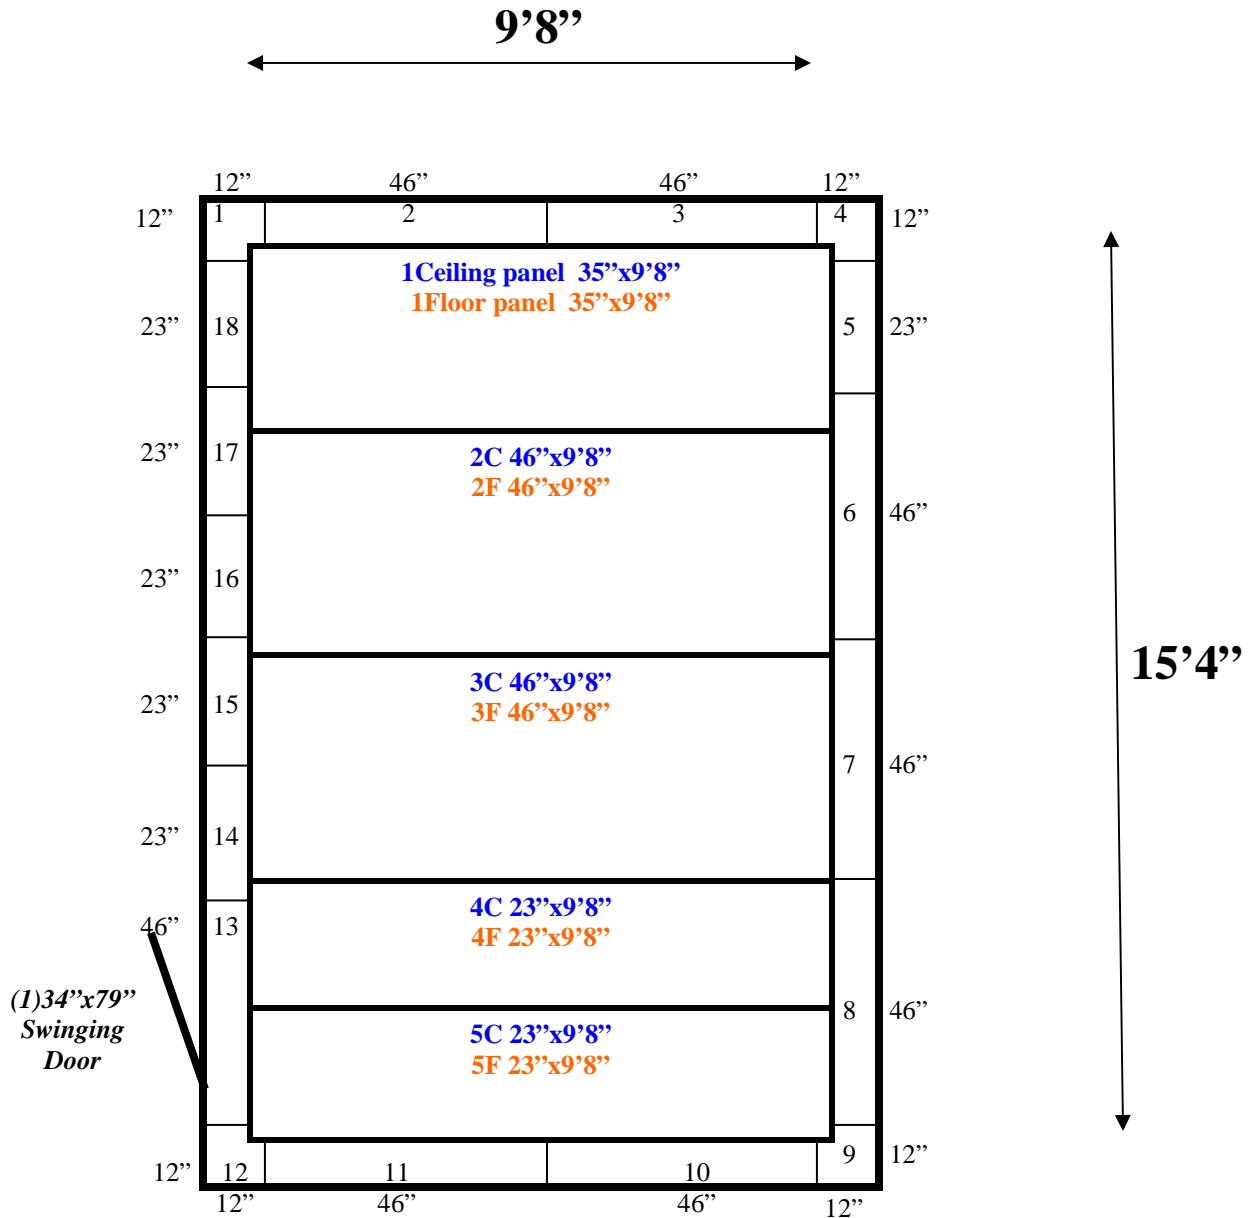

*Ceiling & Floor panels layout the same.*

**9'8" x 15'4" x 8'7" H  
Walk-In Freezer with Floor  
Wall, Ceiling & Floor Panels Diagram**

153-08  
Black

**REFRIGERATION SUPERSTORE**

*World's Largest Inventory*

**9'8" x 15'4" x 8'7" H  
Walk-In Freezer With Floor**

**153-08  
Black**