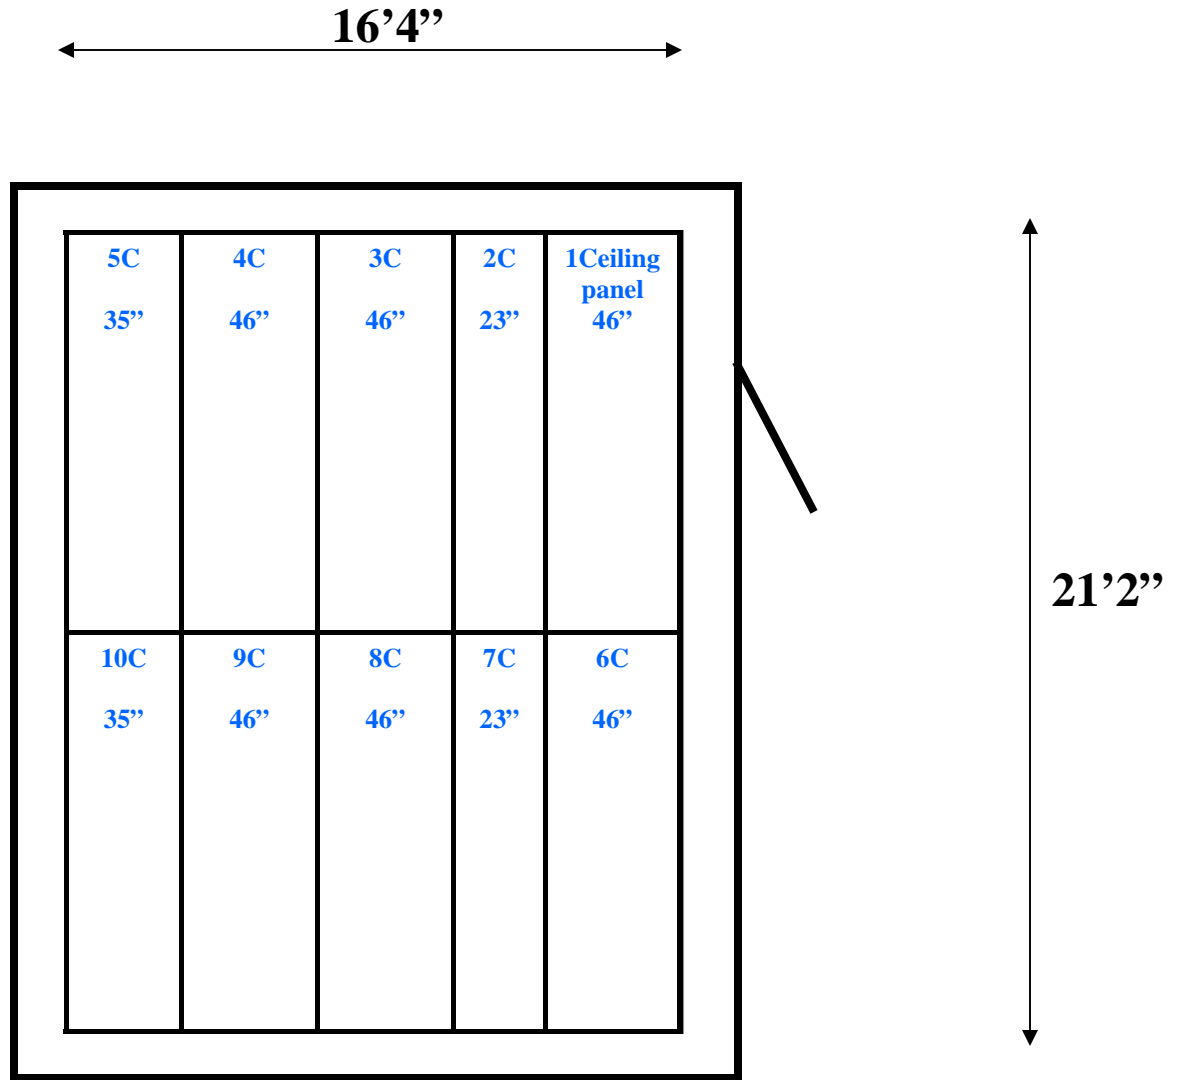

Ceiling Support: Double Span (beam & hangers)

**16'4" x 21'2" x 8'5" H
Walk-In Cooler or Freezer
Ceiling Panels Diagram**

153-08
Purple

REFRIGERATION SUPERSTORE

World's Largest Inventory

New & Used Walk-In/ Drive-In Coolers/ Freezers/ Refrigeration Systems

1423 Planeview Drive, Oshkosh, WI 54904 USA Tel (920) 231-1711 Fax (920) 231-1701 www.barrinc.com

**16'4" x 21'2" x 8'5" H
Walk-In Cooler or Freezer**

**153-08
Purple**