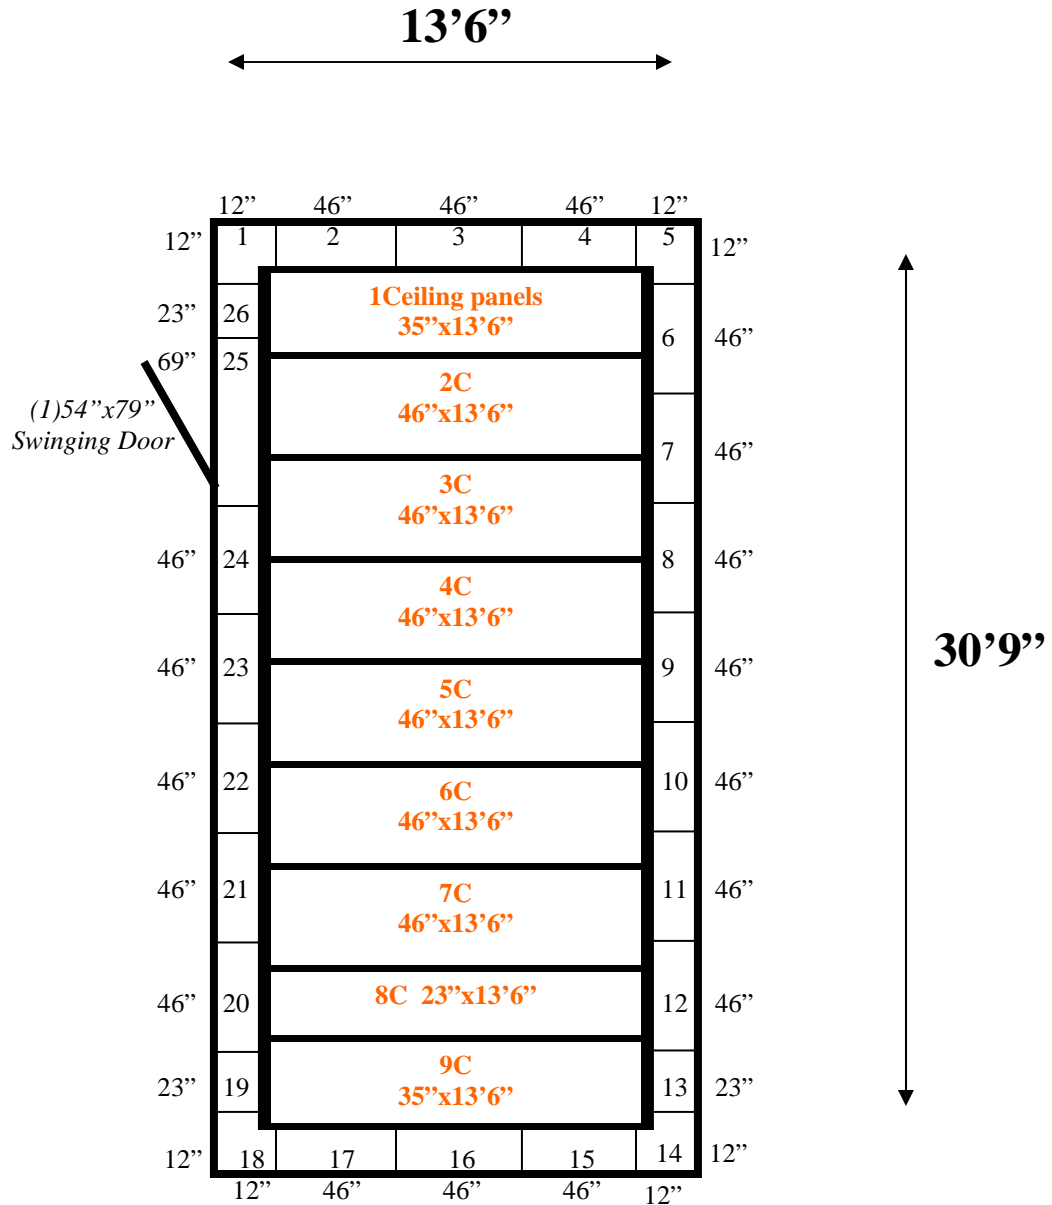

13'6" x 30'9" x 8'8" H
Walk-In Freezer with Floor
Wall & Ceiling Panels Diagram

153-08
Green

REFRIGERATION SUPERSTORE

World's Largest Inventory

New & Used Walk-In/ Drive-In Coolers/ Freezers/ Refrigeration Systems

**13'6" x 30'9" x 8'8" H
Walk-In Freezer with Floor**

**153-08
Green**