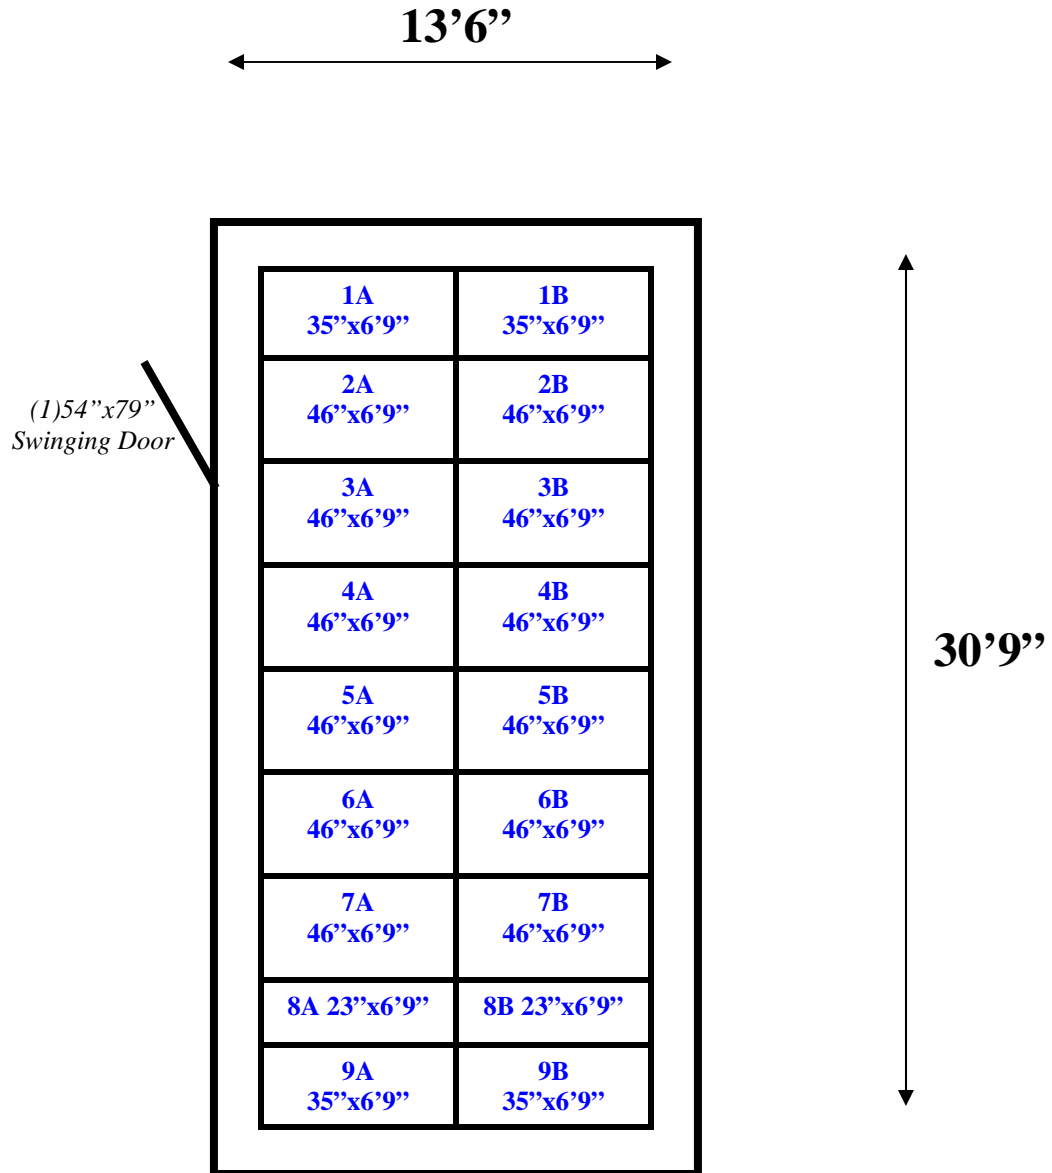

REFRIGERATION SUPERSTORE

World's Largest Inventory

New & Used Walk-In/ Drive-In Coolers/ Freezers/ Refrigeration Systems

1423 Planeview Drive, Oshkosh, WI 54904 Tel (920) 231-1711 Fax (920) 231-1701 www.barrinc.com

**13'6" x 30'9" x 8'8" H
Walk-In Freezer with Floor
Floor Panels Diagram**

153-08
Green