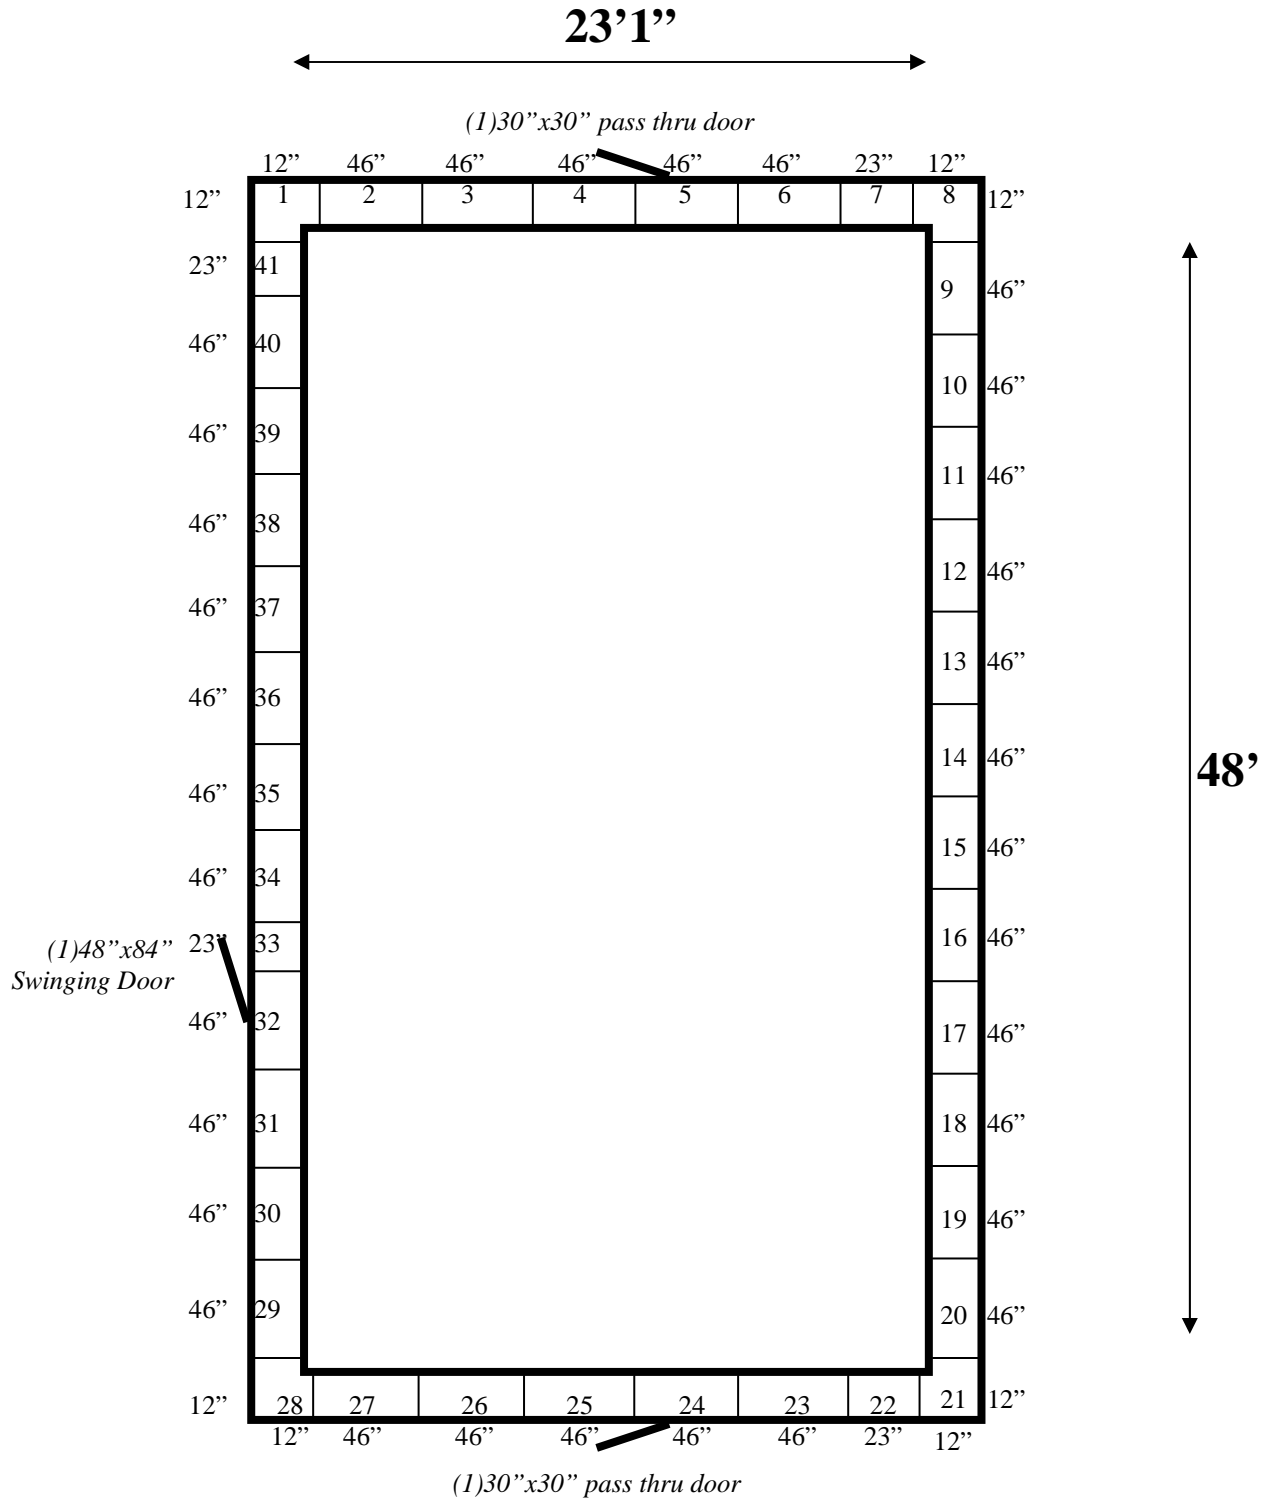

**23'1" x 48' x 10'5" H
Walk-In Freezer with Floor
Wall Panels Diagram**

REFRIGERATION SUPERSTORE

World's Largest Inventory

New & Used Walk-In/ Drive-In Coolers/ Freezers/ Refrigeration Systems

1423 Planeview Drive, Oshkosh, WI 54904 Tel (920) 231-1711 Fax (920) 231-1701 www.barrinc.com

Ceiling & Floor Panels layout the same.
 Ceiling Support: Beams on top & ceiling hangars.

23'1" x 48' x 10'5" H
Walk-In Freezer with Floor
Floor & Ceiling Panels Diagram

REFRIGERATION SUPERSTORE

World's Largest Inventory

**23'1" x 48' x 10'5" H
Walk-In Freezer with Floor**