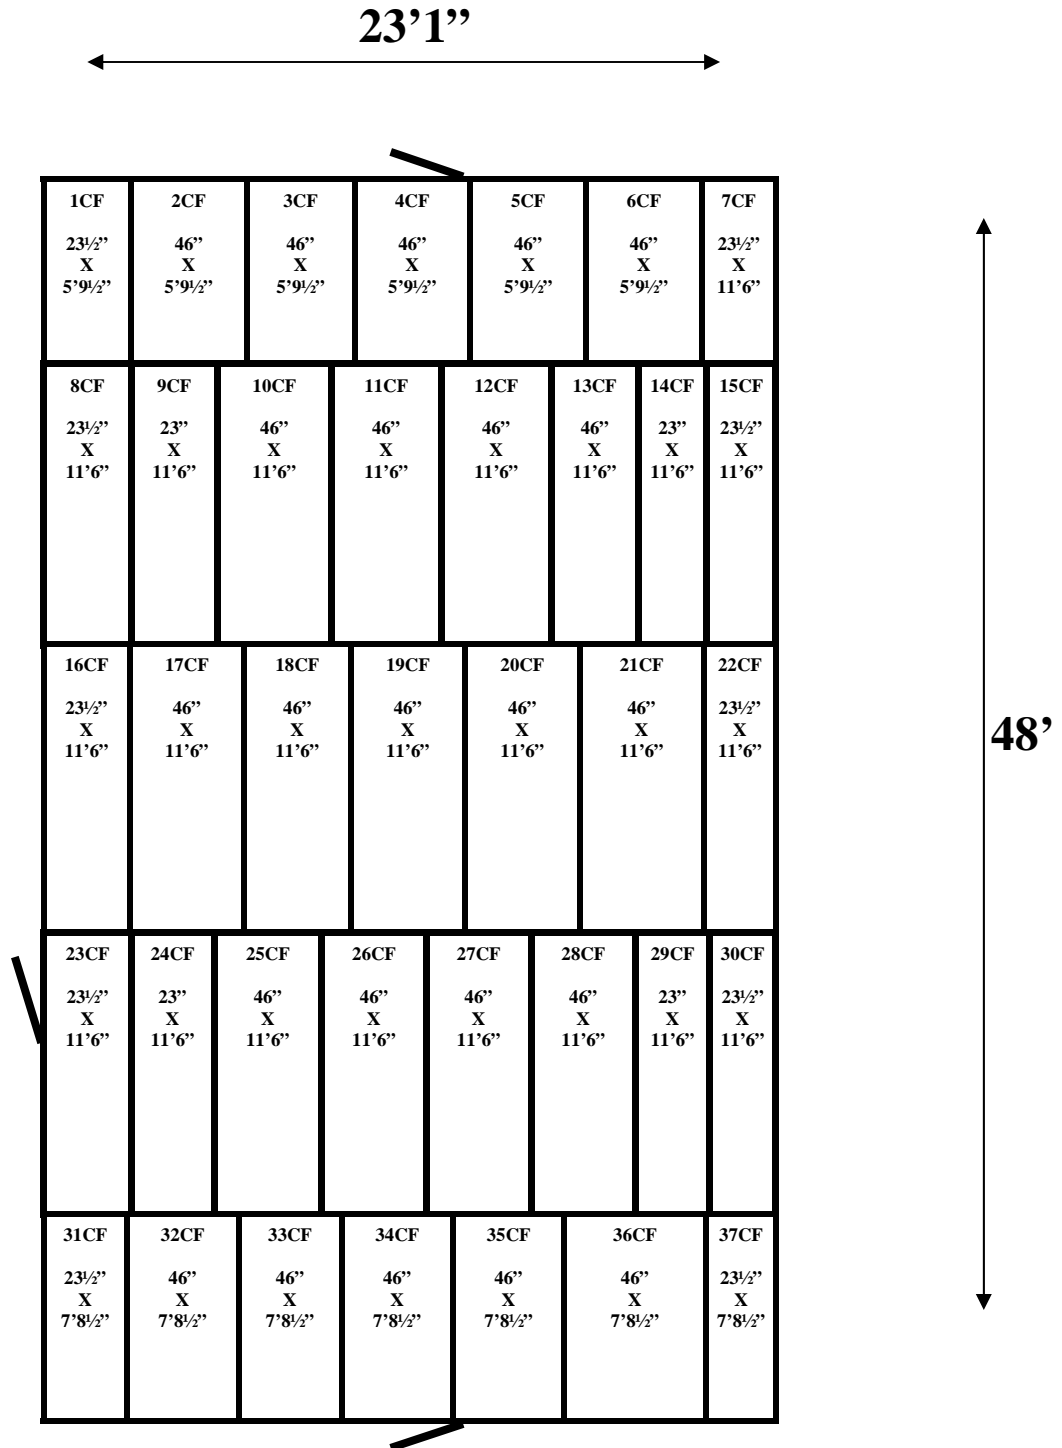

**23'1" x 48' x 10'5" H
Walk-In Freezer with Floor
Wall Panels Diagram**

REFRIGERATION SUPERSTORE

World's Largest Inventory

New & Used Walk-In/ Drive-In Coolers/ Freezers/ Refrigeration Systems

1423 Planeview Drive, Oshkosh, WI 54904 Tel (920) 231-1711 Fax (920) 231-1701 www.barrinc.com

Ceiling & Floor Panels layout the same.
 Ceiling Support: Beams on top & ceiling hangars.

23'1" x 48' x 10'5" H
Walk-In Freezer with Floor
Floor & Ceiling Panels Diagram

REFRIGERATION SUPERSTORE

World's Largest Inventory

**23'1" x 48' x 10'5" H
Walk-In Freezer with Floor**