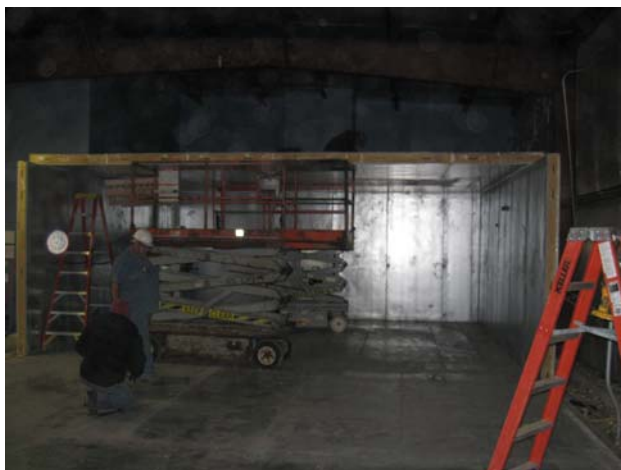

REFRIGERATION SUPERSTORE

World's Largest Inventory

New & Used Walk-In/ Drive-In Coolers/ Freezers/ Refrigeration Systems

1423 Planeview Drive, Oshkosh, WI 54904 USA Tel (920) 231-1711 Fax (920) 231-1701 www.barrinc.com

**23'1" x 48' x 10'5" H
Walk-In Freezer with Floor**