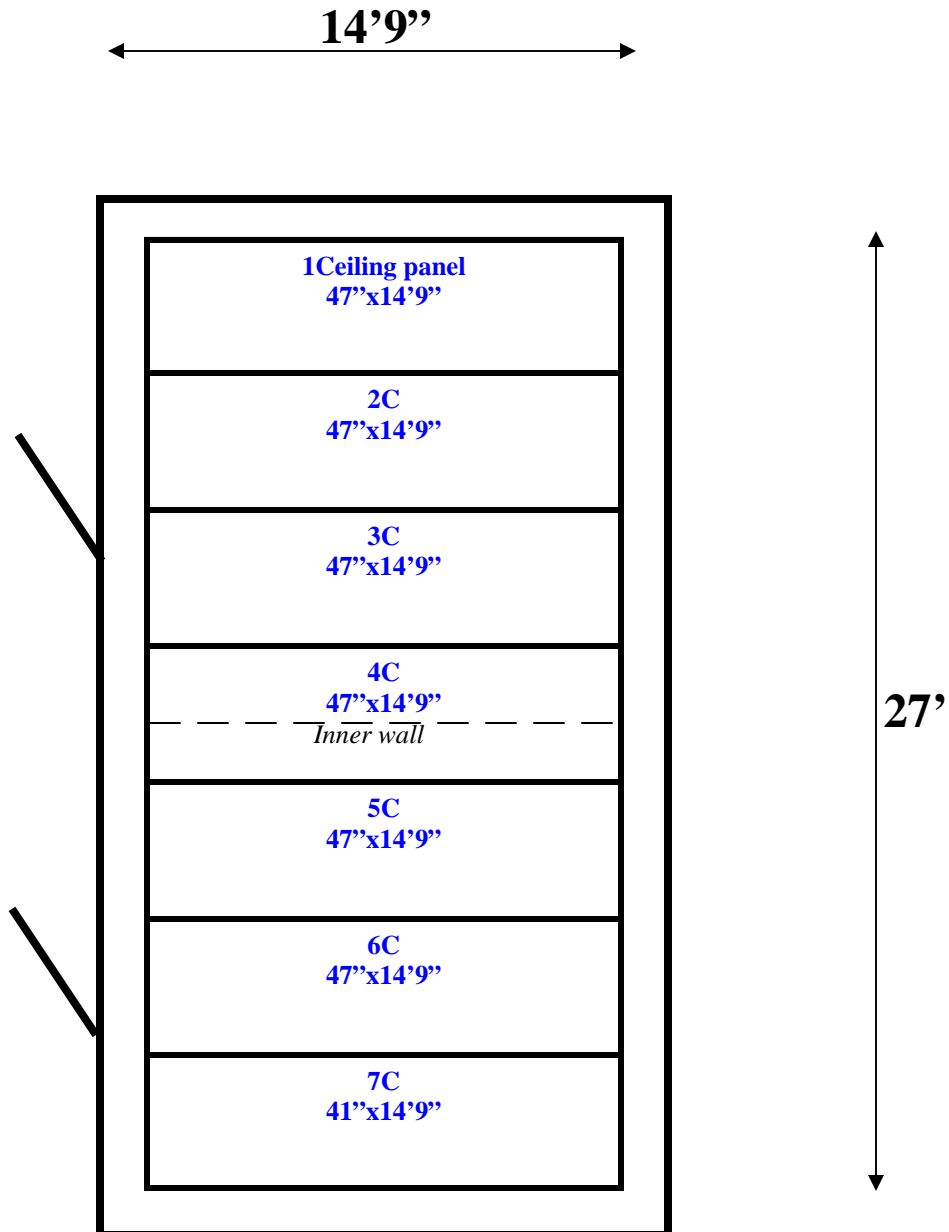

REFRIGERATION SUPERSTORE

World's Largest Inventory

New & Used Walk-In/ Drive-In Coolers/ Freezers/ Refrigeration Systems

1423 Planeview Drive, Oshkosh, WI 54904 Tel (920) 231-1711 Fax (920) 231-1701 www.barrinc.com

14'9" x 27' x 8'6" H
Walk-In Combination Cooler / Freezer
Ceiling Panels Diagram

Black /Blue