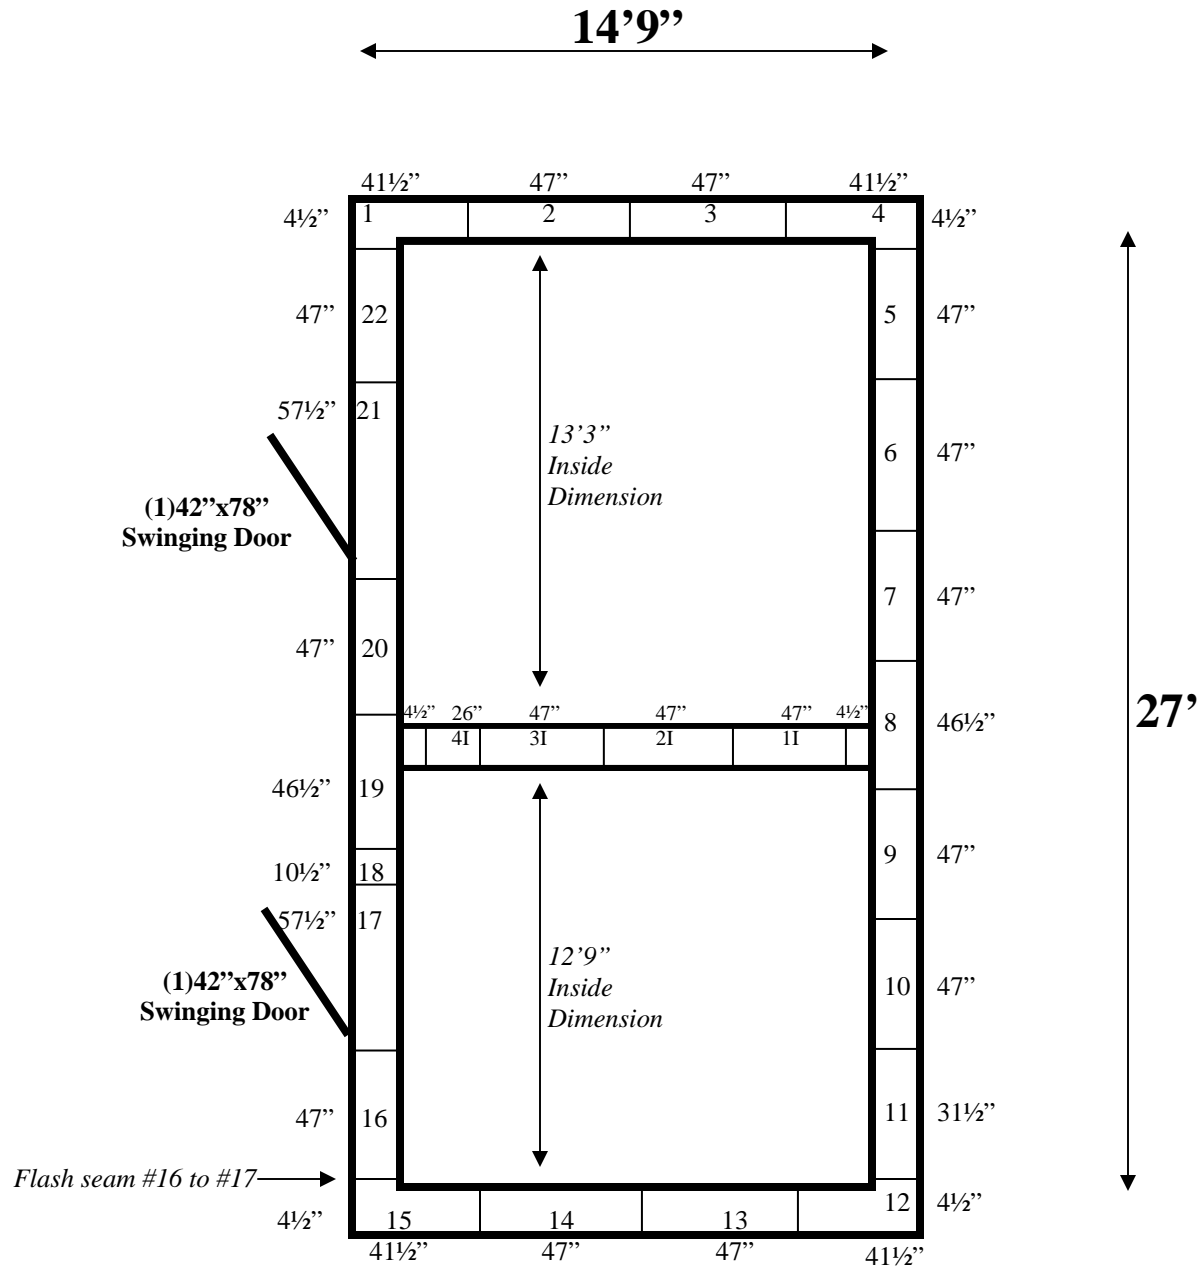

**14'9" x 27' x 8'6" H  
Walk-In Combination Cooler / Freezer  
Wall Panels Diagram**

Black /Blue

**REFRIGERATION SUPERSTORE**

*World's Largest Inventory*

*New & Used Walk-In/ Drive-In Coolers/ Freezers/ Refrigeration Systems*

**14'9" x 27' x 8'6" H**  
**Walk-In Combination Cooler / Freezer**

**2008**  
**Black Blue**

**REFRIGERATION SUPERSTORE**

*World's Largest Inventory*

*New & Used Walk-In/ Drive-In Coolers/ Freezers/ Refrigeration Systems*