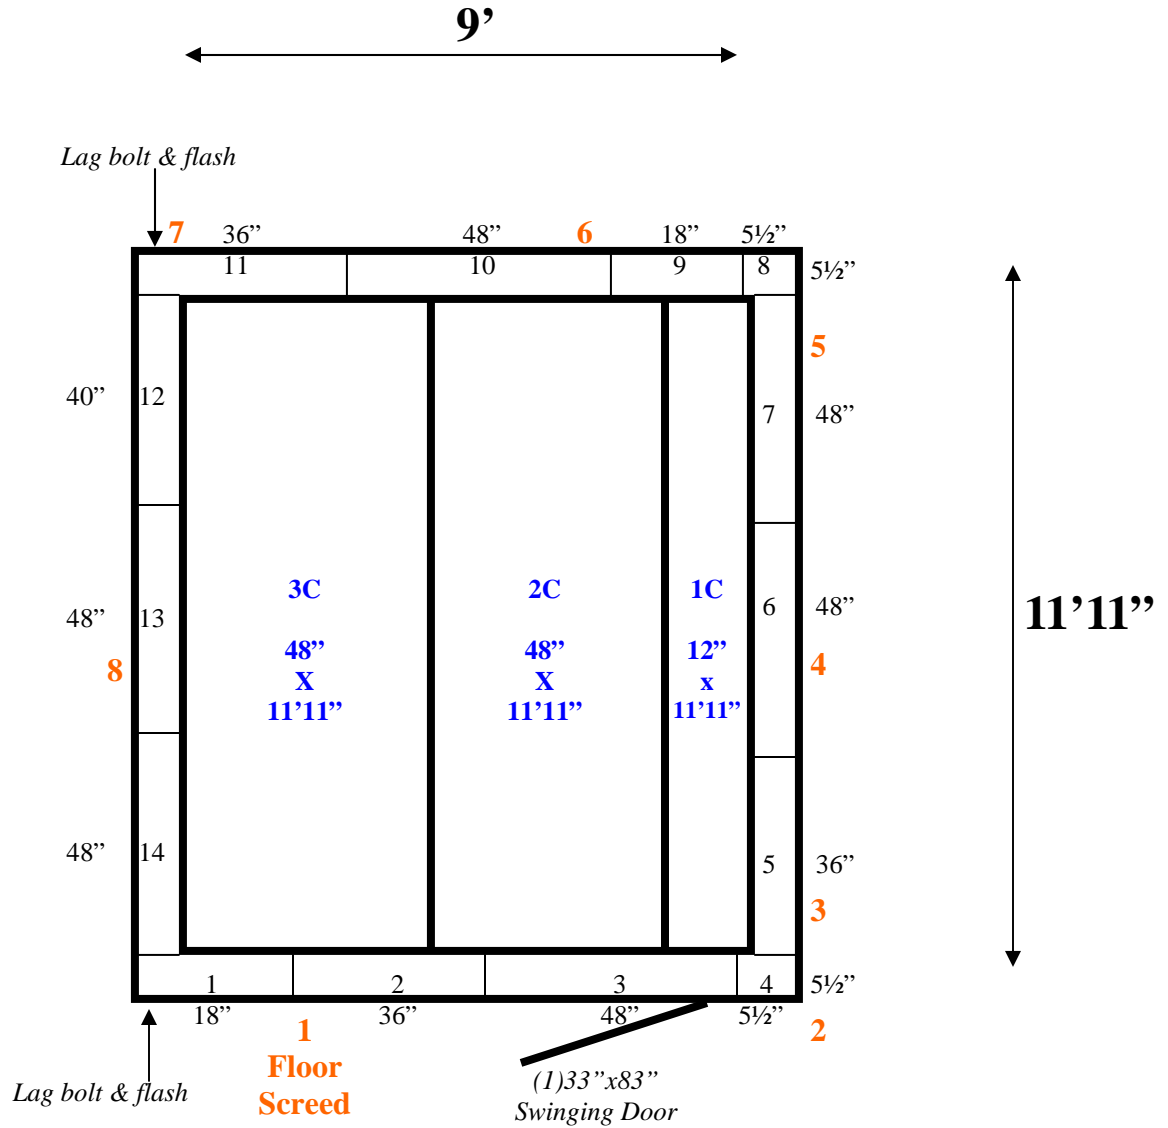

**9' x 11'11" x 10' H
Walk-In Cooler or Freezer
Wall & Ceiling Panels Diagram**

150-08
White

REFRIGERATION SUPERSTORE

World's Largest Inventory

New & Used Walk-In/ Drive-In Coolers/ Freezers/ Refrigeration Systems