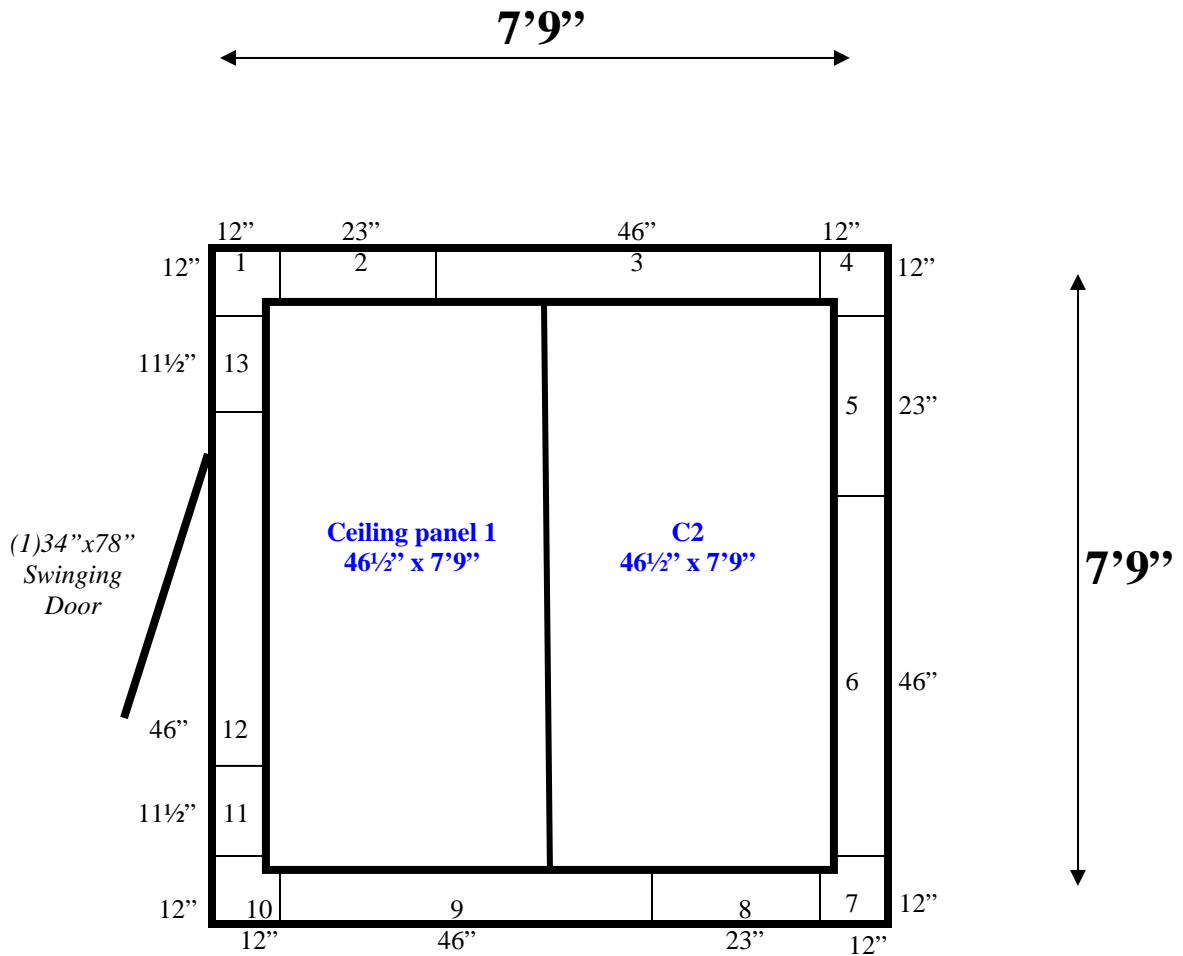

**7'9" x 7'9" x 7'2" H  
Walk-In Cooler or Freezer  
Wall & Ceiling Panels Diagram**

148-08  
Red

**REFRIGERATION SUPERSTORE**

*World's Largest Inventory*

*New & Used Walk-In/ Drive-In Coolers/ Freezers/ Refrigeration Systems*

1423 Planeview Drive, Oshkosh, WI 54904 USA Tel (920) 231-1711 Fax (920) 231-1701 www.barrinc.com

**7'9" x 7'9" x 7'2" H  
Walk-In Cooler or Freezer**

**148-08  
Red**