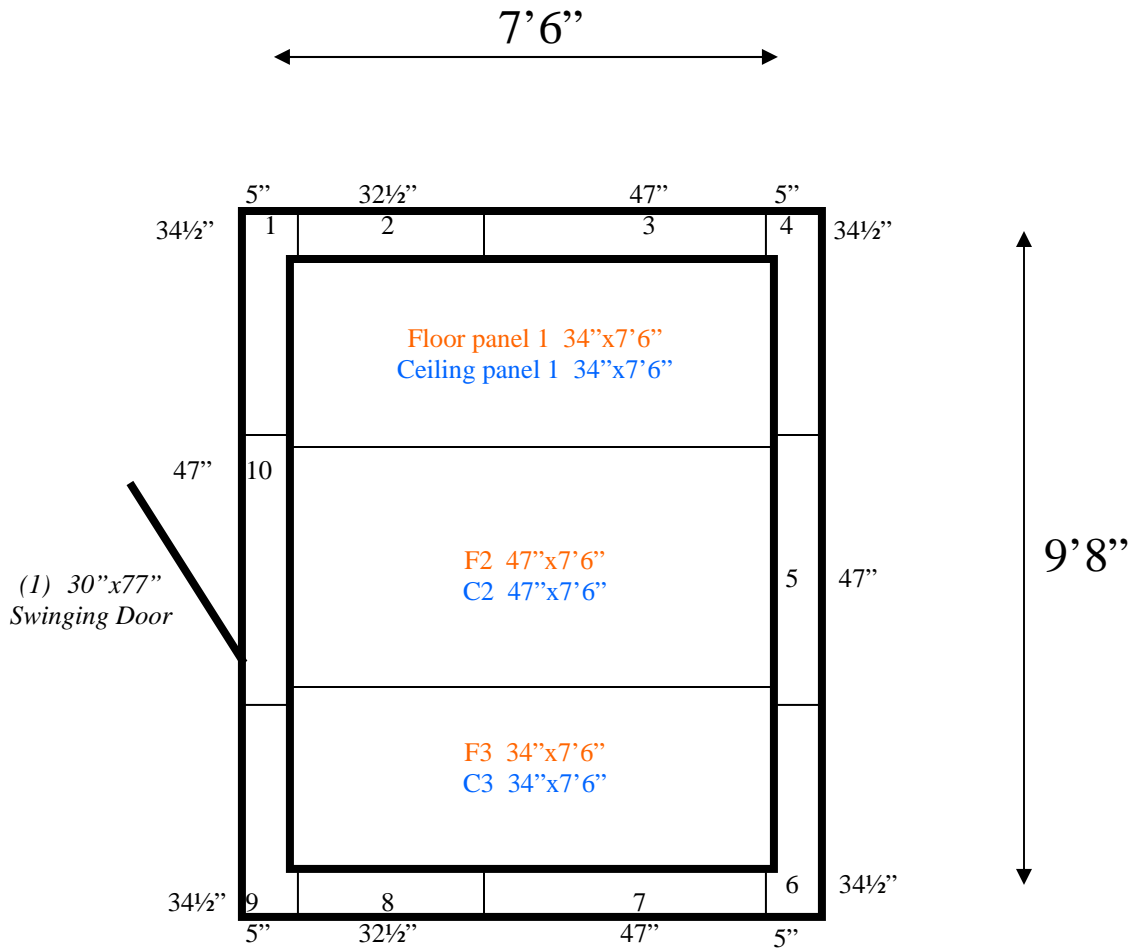

**7'6" x 9'8" x 7'6" H  
Walk-In Freezer with Floor  
Wall, Ceiling & Floor Panels Diagram**

148-08  
Green

**REFRIGERATION SUPERSTORE**

*World's Largest Inventory*

*New & Used Walk-In/ Drive-In Coolers/ Freezers/ Refrigeration Systems*

1423 Planeview Drive, Oshkosh, WI 54904 USA Tel (920) 231-1711 Fax (920) 231-1701 www.barrinc.com

**7'6" x 9'8" x 7'6" H  
Walk-In Freezer with Floor**

**148-08  
Green**