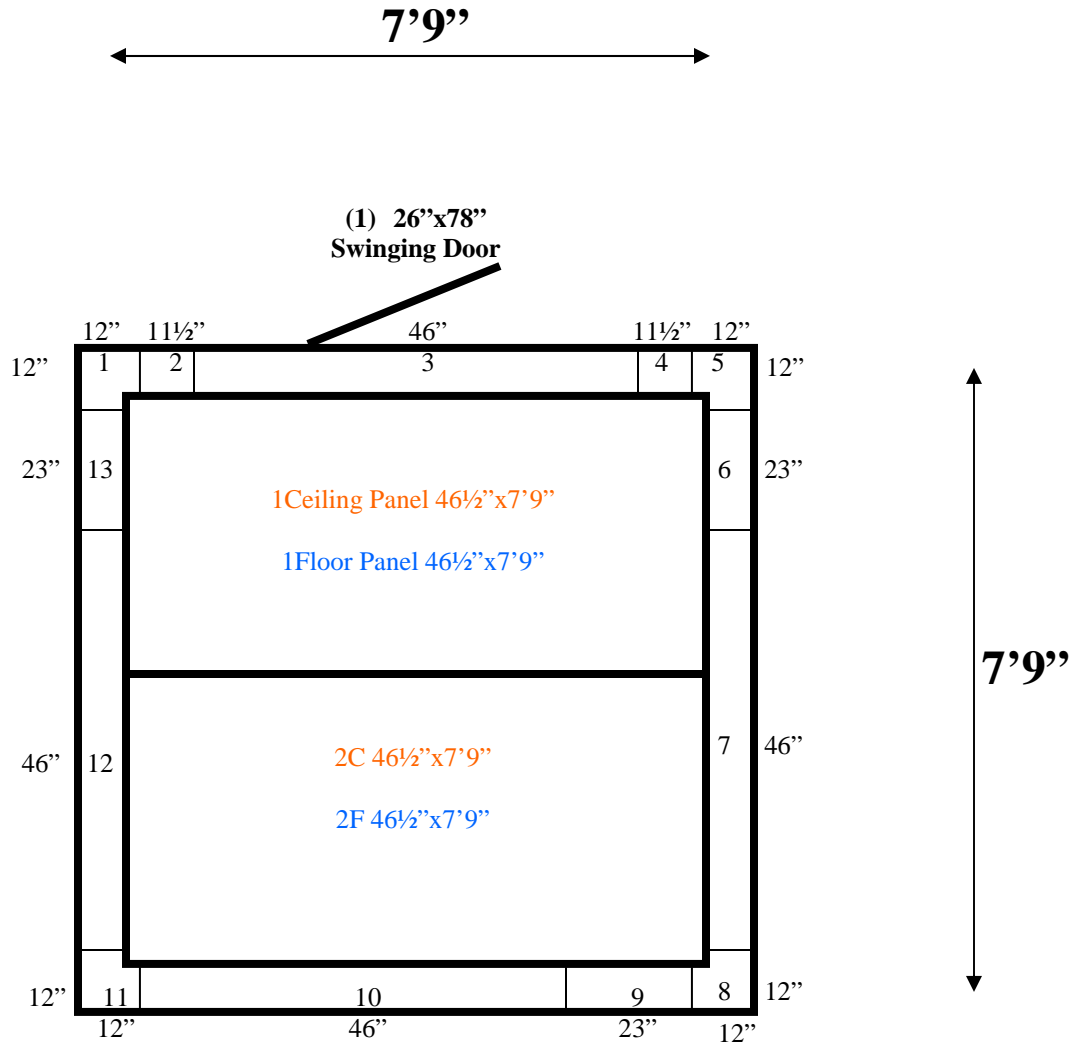

**7'9" x 7'9" x 9'6" H (11'3" H with unit)  
Walk-In Freezer with Floor  
Wall, Floor & Ceiling Panels Diagram**

139-08  
No color

**REFRIGERATION SUPERSTORE**

*World's Largest Inventory*

*New & Used Walk-In/ Drive-In Coolers/ Freezers/ Refrigeration Systems*

1423 Planeview Drive, Oshkosh, WI 54904 USA Tel (920) 231-1711 Fax (920) 231-1701 www.barrinc.com

**7'9" x 7'9" x 9'6" H (11'3" with unit)  
Walk-In Freezer with Floor**

**139-08  
No color**