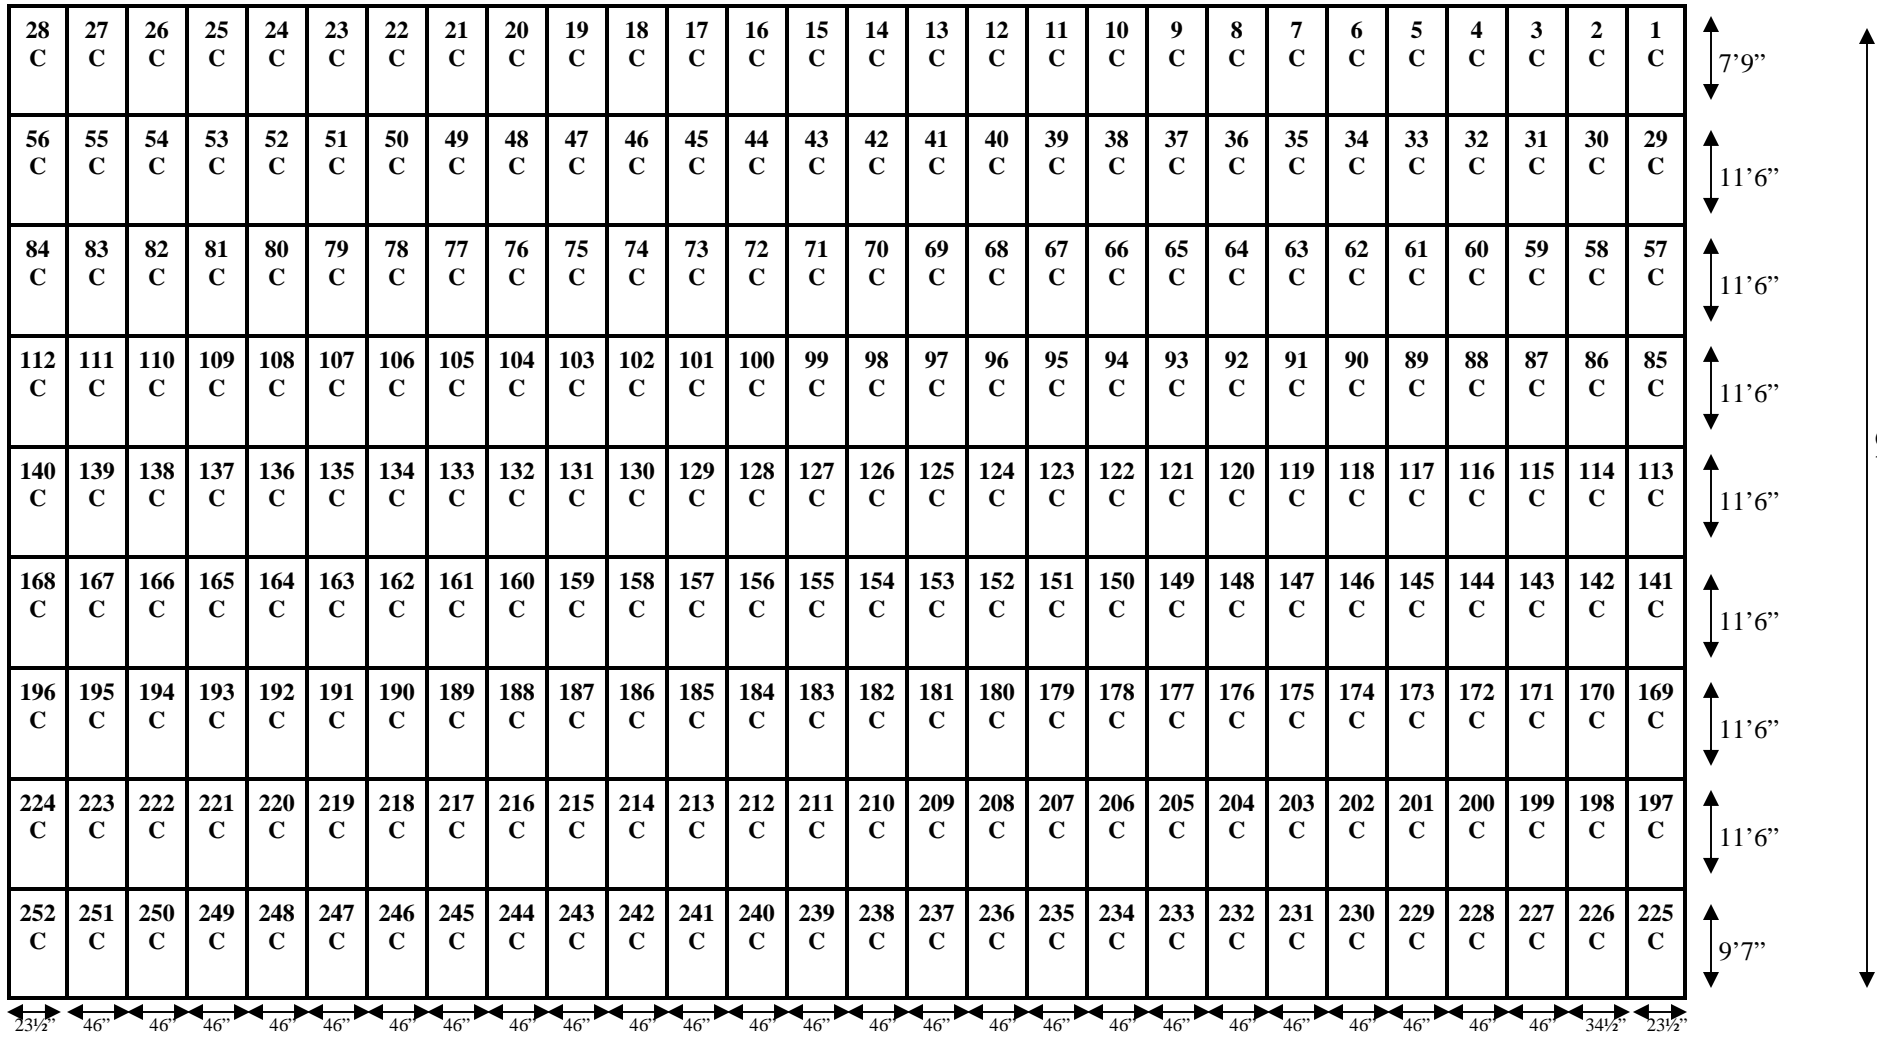

REFRIGERATION SUPERSTORE

World's Largest Inventory

New & Used Walk-In/ Drive-In Coolers/ Freezers/ Refrigeration Systems

1423 Planeview Drive, Oshkosh, WI 54904 USA Tel (920) 231-1711 Fax (920) 231-1701 www.barrinc.com

102'7"

**97'10" x 102'7" x 21'1" H
Drive-In Cooler or Freezer
Ceiling Panels Diagram**