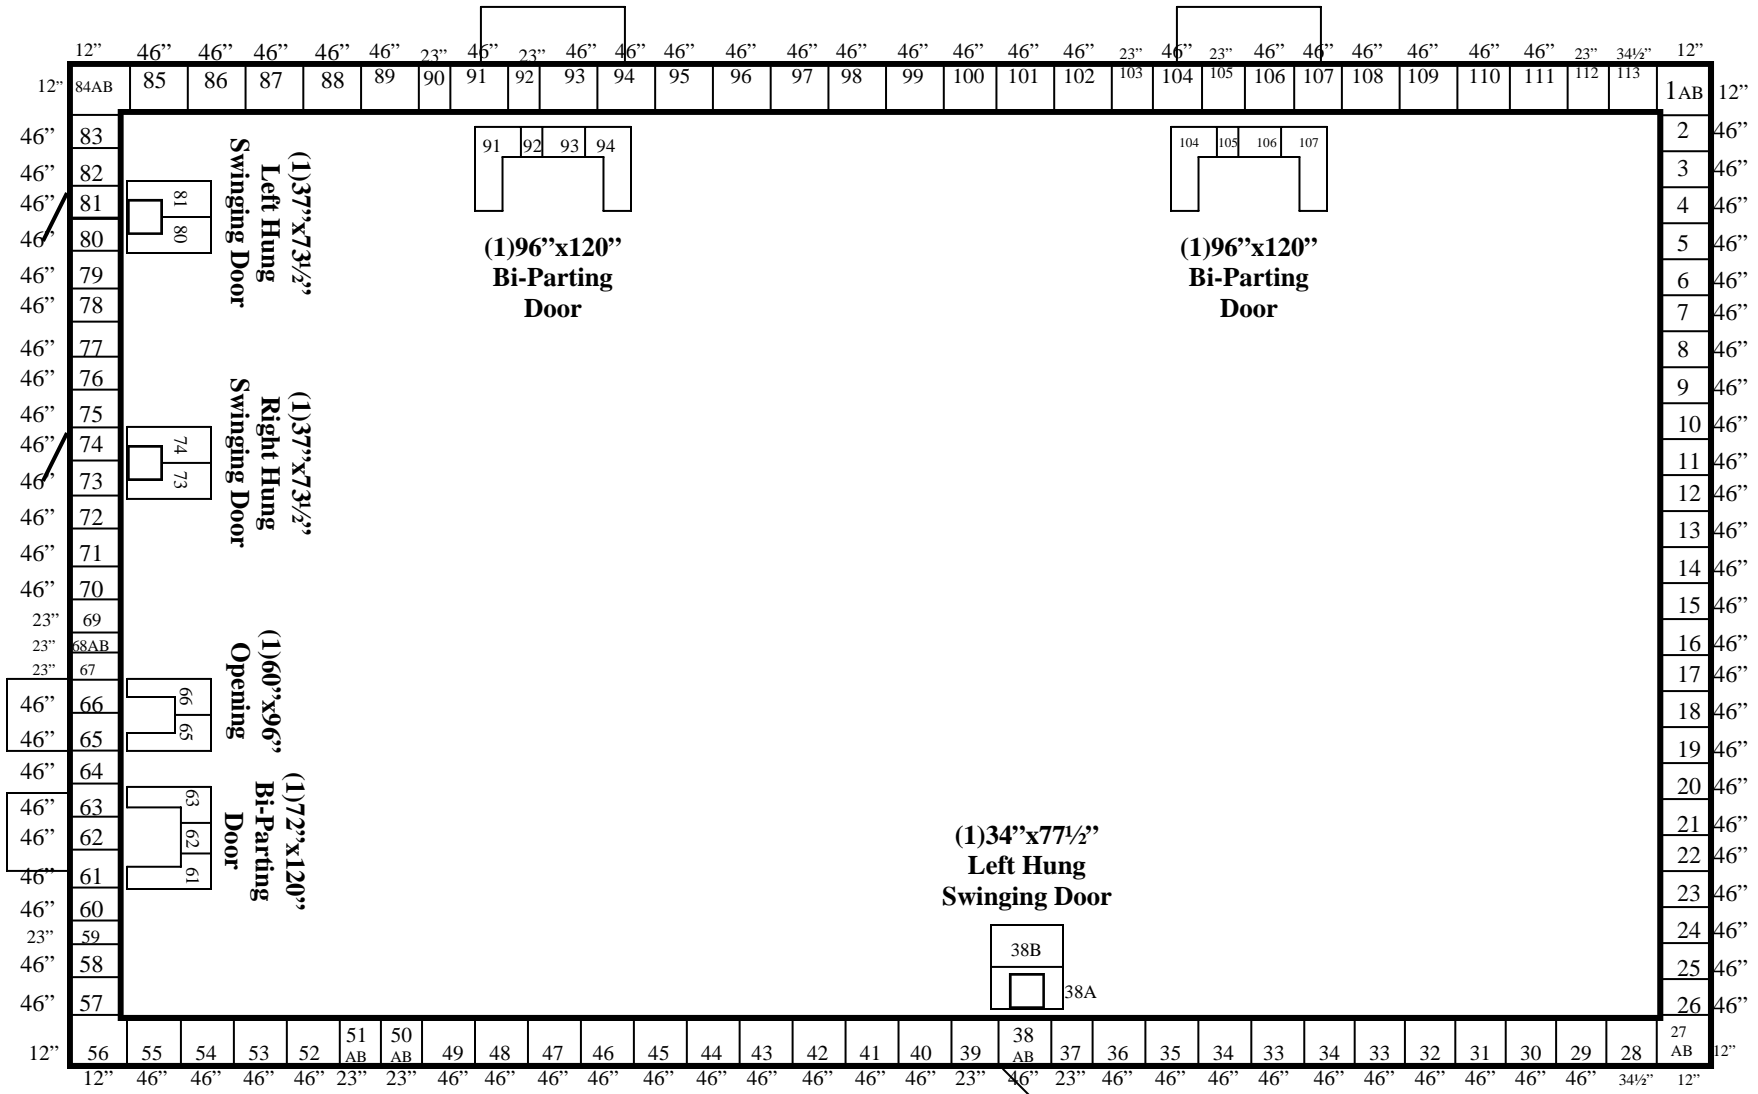

102'7"

97'10"

**97'10" x 102'7" x 21'1" H  
Drive-In Cooler or Freezer  
Wall Panels Diagram**

**REFRIGERATION SUPERSTORE**

*World's Largest Inventory*

*New & Used Walk-In/ Drive-In Coolers/ Freezers/ Refrigeration Systems*

**97'10" x 102'7" x 21'1" H  
Drive-In Cooler or Freezer**