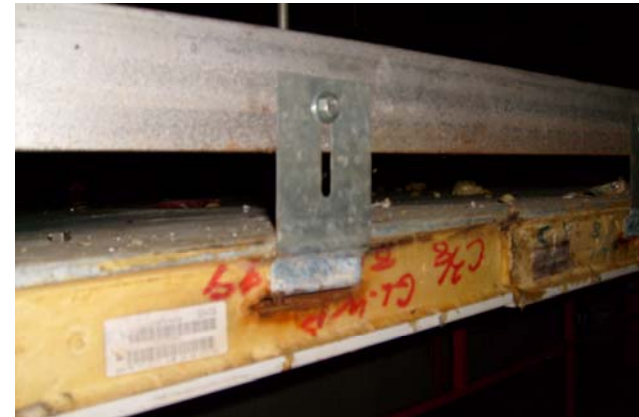

REFRIGERATION SUPERSTORE

World's Largest Inventory

New & Used Walk-In/ Drive-In Coolers/ Freezers/ Refrigeration Systems

1423 Planeview Drive, Oshkosh, WI 54904 USA Tel (920) 231-1711 Fax (920) 231-1701 www.barrinc.com

**97'10" x 102'7" x 21'1" H
Drive-In Cooler or Freezer**