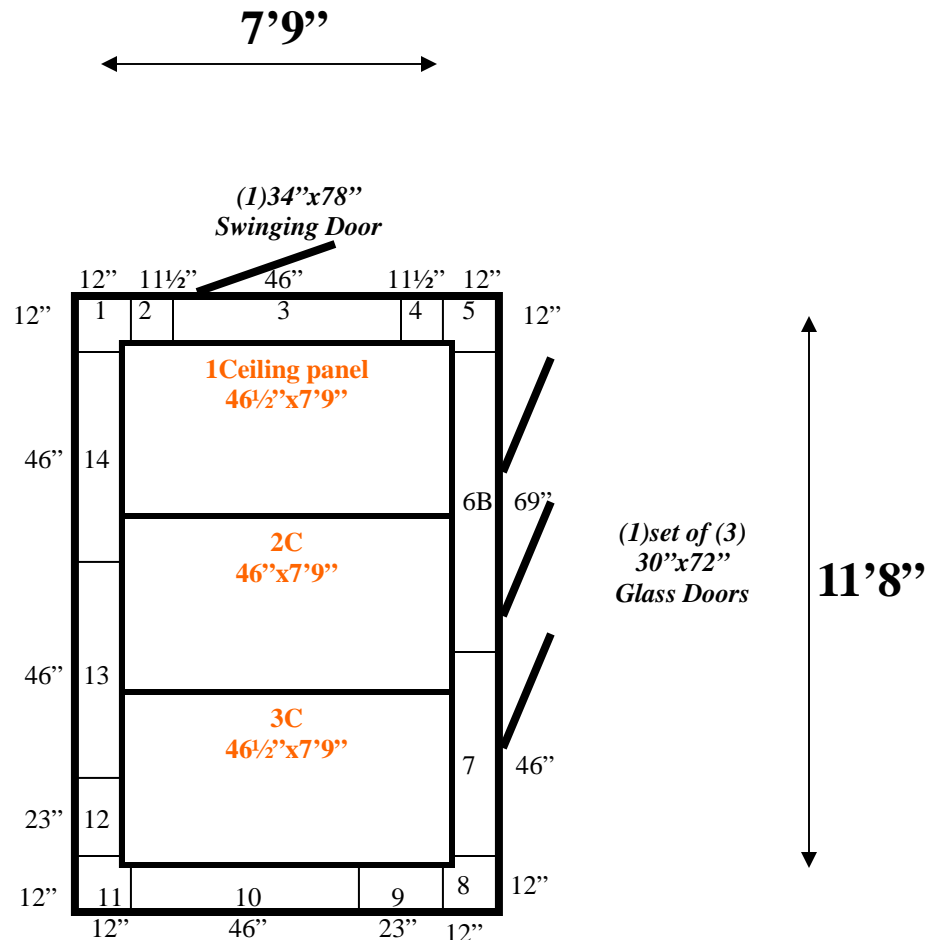

#5 corner and #7 notched for glass door frame.

7'9" x 11'8" x 8'2" H
Walk-In Glass Door Cooler
Wall & Ceiling Panels Diagram

136-08
Lt Blue

REFRIGERATION SUPERSTORE

World's Largest Inventory

New & Used Walk-In/ Drive-In Coolers/ Freezers/ Refrigeration Systems

1423 Planeview Drive, Oshkosh, WI 54904 USA Tel (920) 231-1711 Fax (920) 231-1701 www.barrinc.com

**7'9" x 11'8" x 8'2" H
Walk-In Glass Door Cooler**

**136-08
Black**