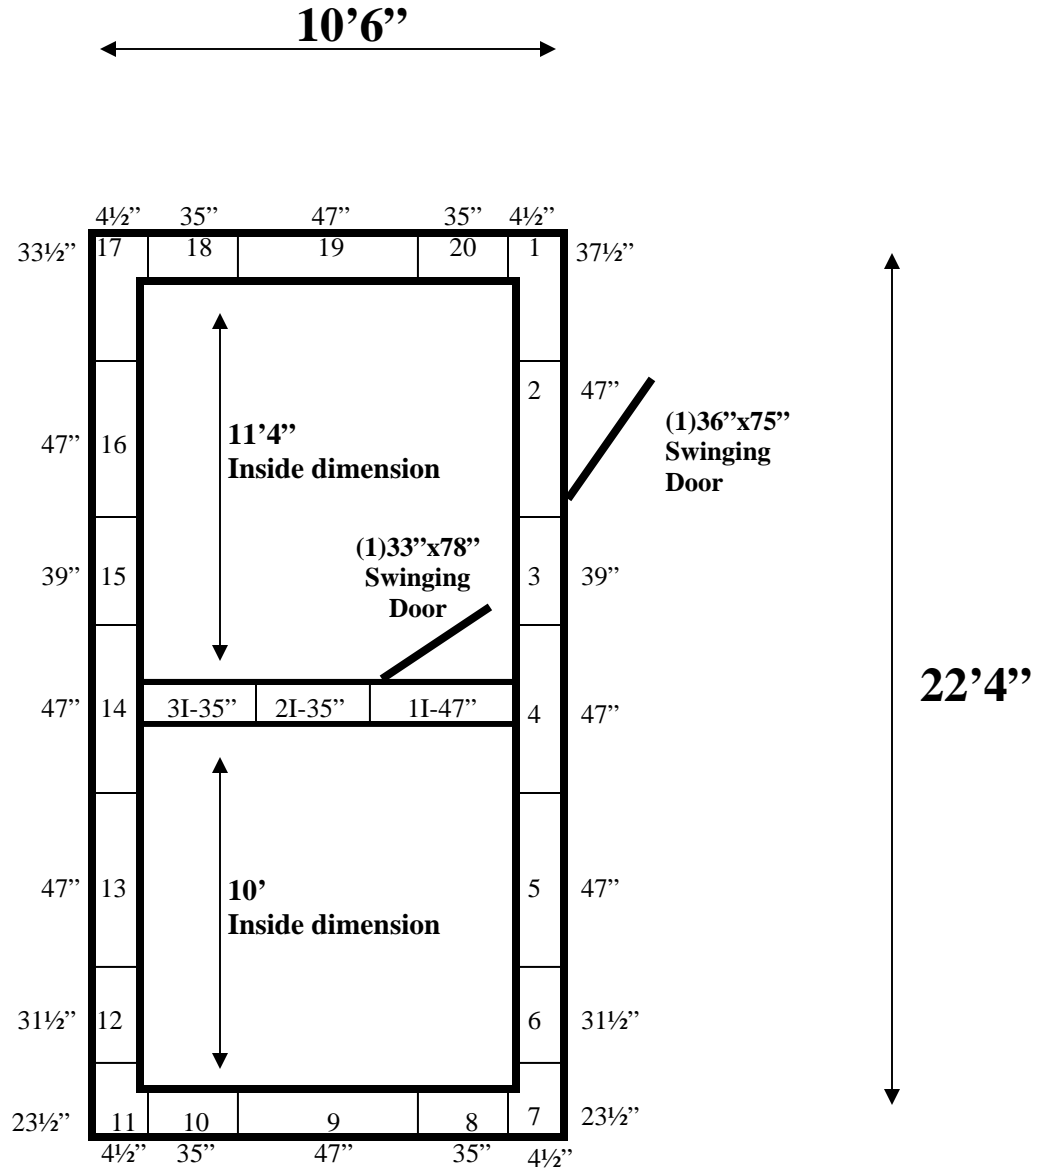

**10'6" x 22'4" x 7'6" H
Walk-In Combination Cooler / Freezer
Wall Panels Diagram**

137-08
Lt Blue

REFRIGERATION SUPERSTORE

World's Largest Inventory

New & Used Walk-In/ Drive-In Coolers/ Freezers/ Refrigeration Systems

10'6" x 22'4" x 7'6" H
Walk-In Combination Cooler / Freezer

137-08
Lt Blue