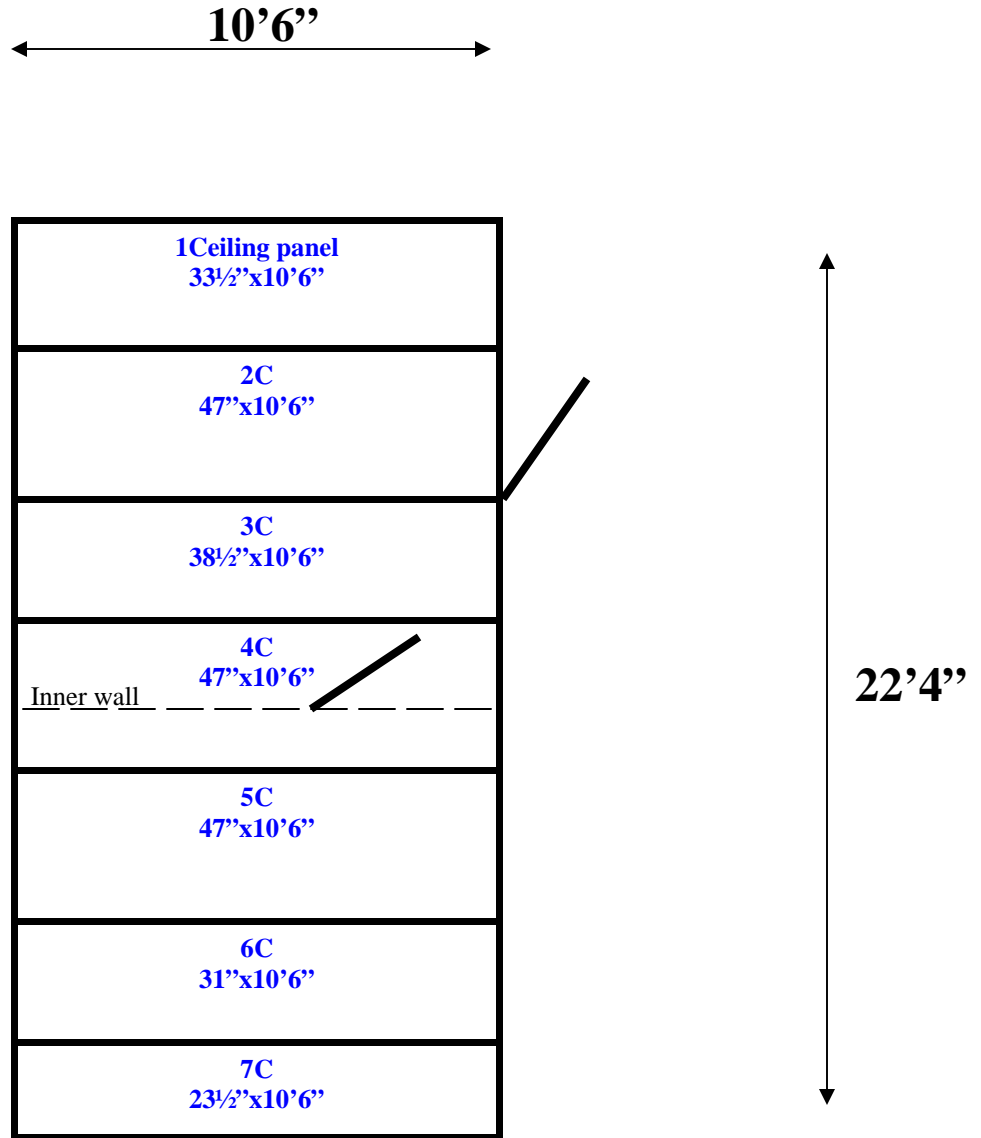

REFRIGERATION SUPERSTORE

World's Largest Inventory

New & Used Walk-In/ Drive-In Coolers/ Freezers/ Refrigeration Systems

1423 Planeview Drive, Oshkosh, WI 54904 Tel (920) 231-1711 Fax (920) 231-1701 www.barrinc.com

**10'6" x 22'4" x 7'6" H
Walk-In Combination Cooler / Freezer
Ceiling Panels Diagram**

137-08
Lt Blue