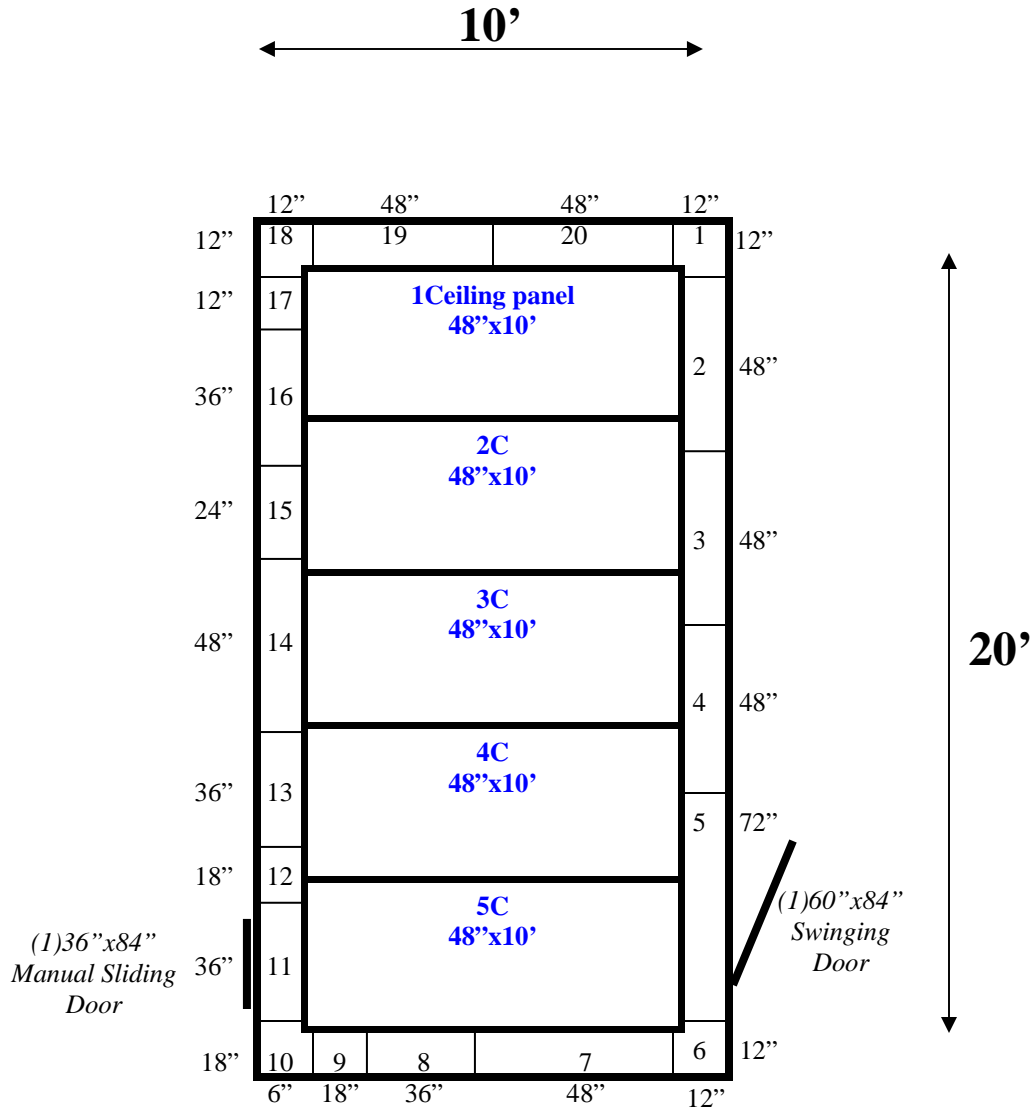

**10' x 20' x 9'4" H  
Walk-In Cooler or Freezer  
Wall & Ceiling Panels Diagram**

136-08  
Black

**REFRIGERATION SUPERSTORE**

*World's Largest Inventory*

*New & Used Walk-In/ Drive-In Coolers/ Freezers/ Refrigeration Systems*

1423 Planeview Drive, Oshkosh, WI 54904 USA Tel (920) 231-1711 Fax (920) 231-1701 www.barrinc.com

**10' x 20' x 9'4" H  
Walk-In Cooler or Freezer**

**136-08  
Black**