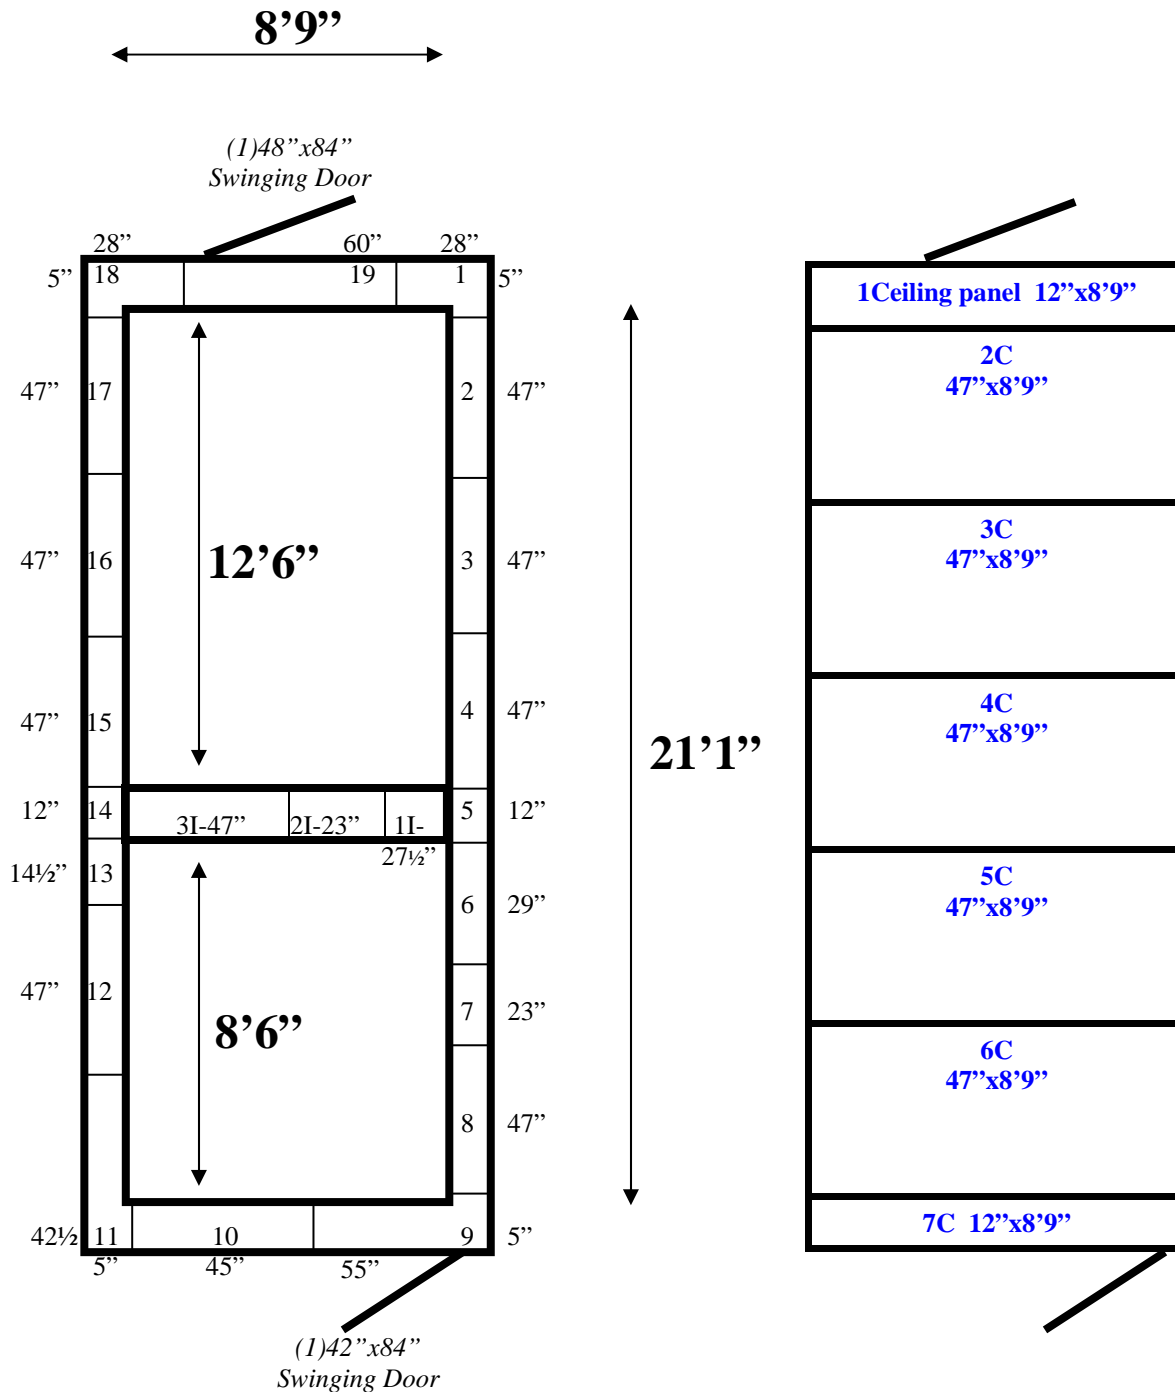

**8'9" x 21'11" x 10'6" H**  
**Walk-In Combination Cooler / Freezer**  
**Wall & Ceiling Panels Diagram**

108-08  
Lt Blue

**REFRIGERATION SUPERSTORE**

*World's Largest Inventory*

*New & Used Walk-In/ Drive-In Coolers/ Freezers/ Refrigeration Systems*

1423 Planeview Drive, Oshkosh, WI 54904 USA Tel (920) 231-1711 Fax (920) 231-1701 www.barrinc.com

**8'9" x 21'11" x 10'6" H  
Walk-In Combination Cooler / Freezer**

**108-08  
Lt Blue**