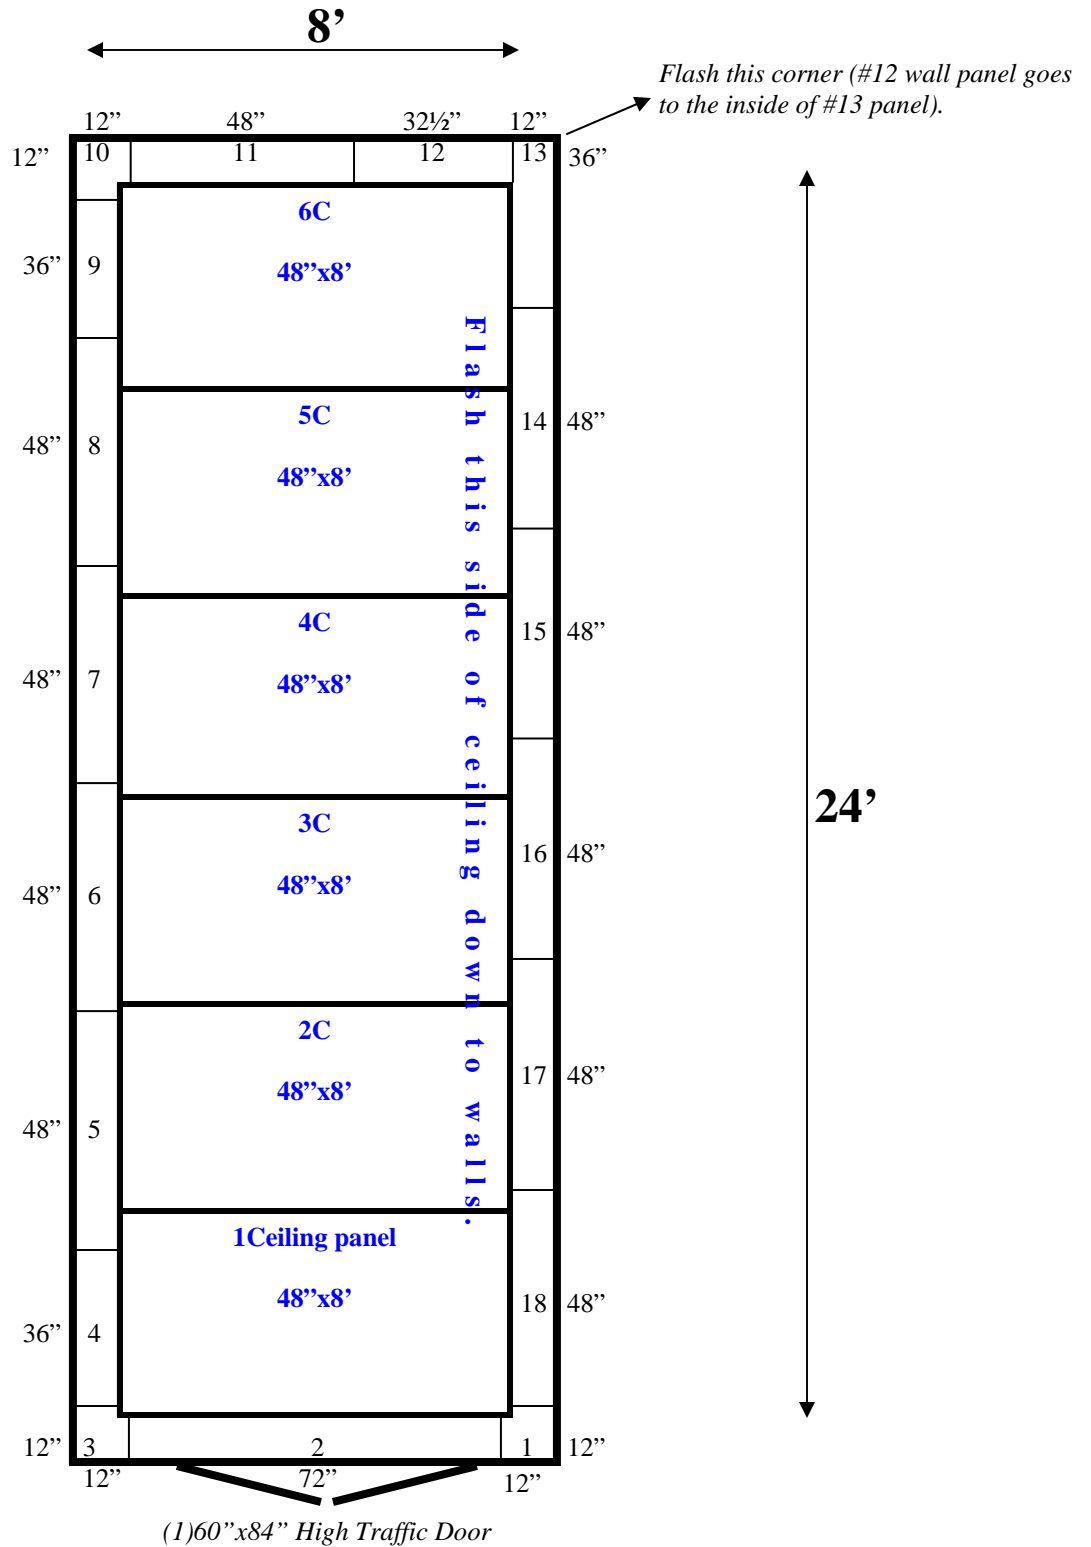

**8' x 24' x 9'4" H**  
**Walk-In Cooler or Freezer**  
**Wall & Ceiling Panels Diagram**

136-08  
Lt Blue

**REFRIGERATION SUPERSTORE**

*World's Largest Inventory*

*New & Used Walk-In/ Drive-In Coolers/ Freezers/ Refrigeration Systems*