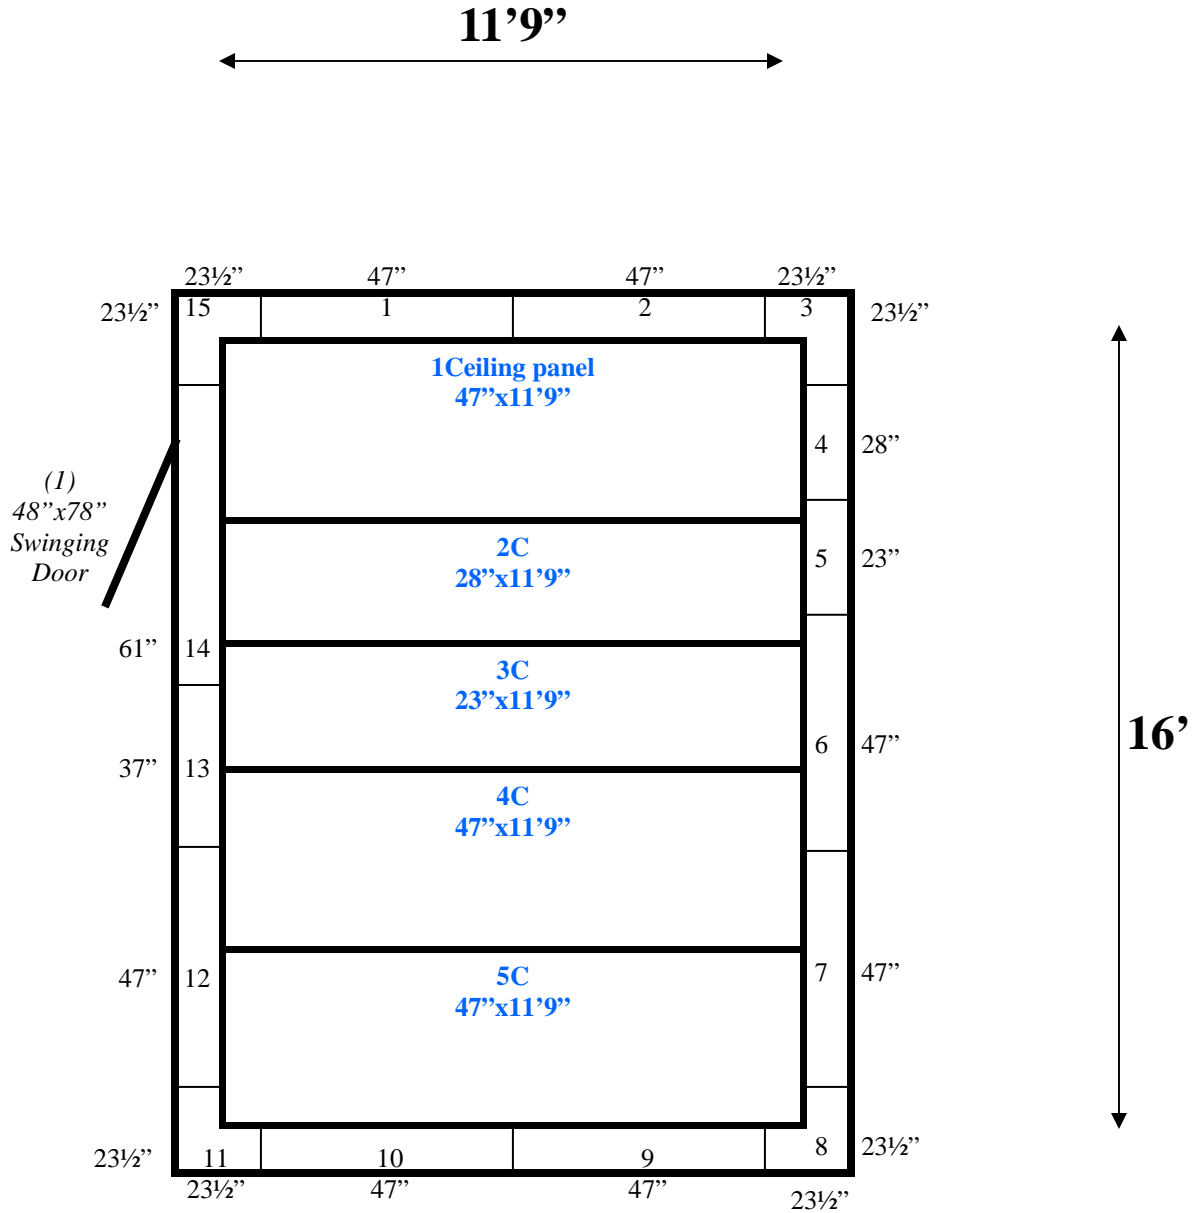

**11'9" x 16' x 7'6" H
Walk-In Cooler or Freezer
Wall & Ceiling Panels Diagram**

134-08
Lt Blue

REFRIGERATION SUPERSTORE

World's Largest Inventory

New & Used Walk-In/ Drive-In Coolers/ Freezers/ Refrigeration Systems