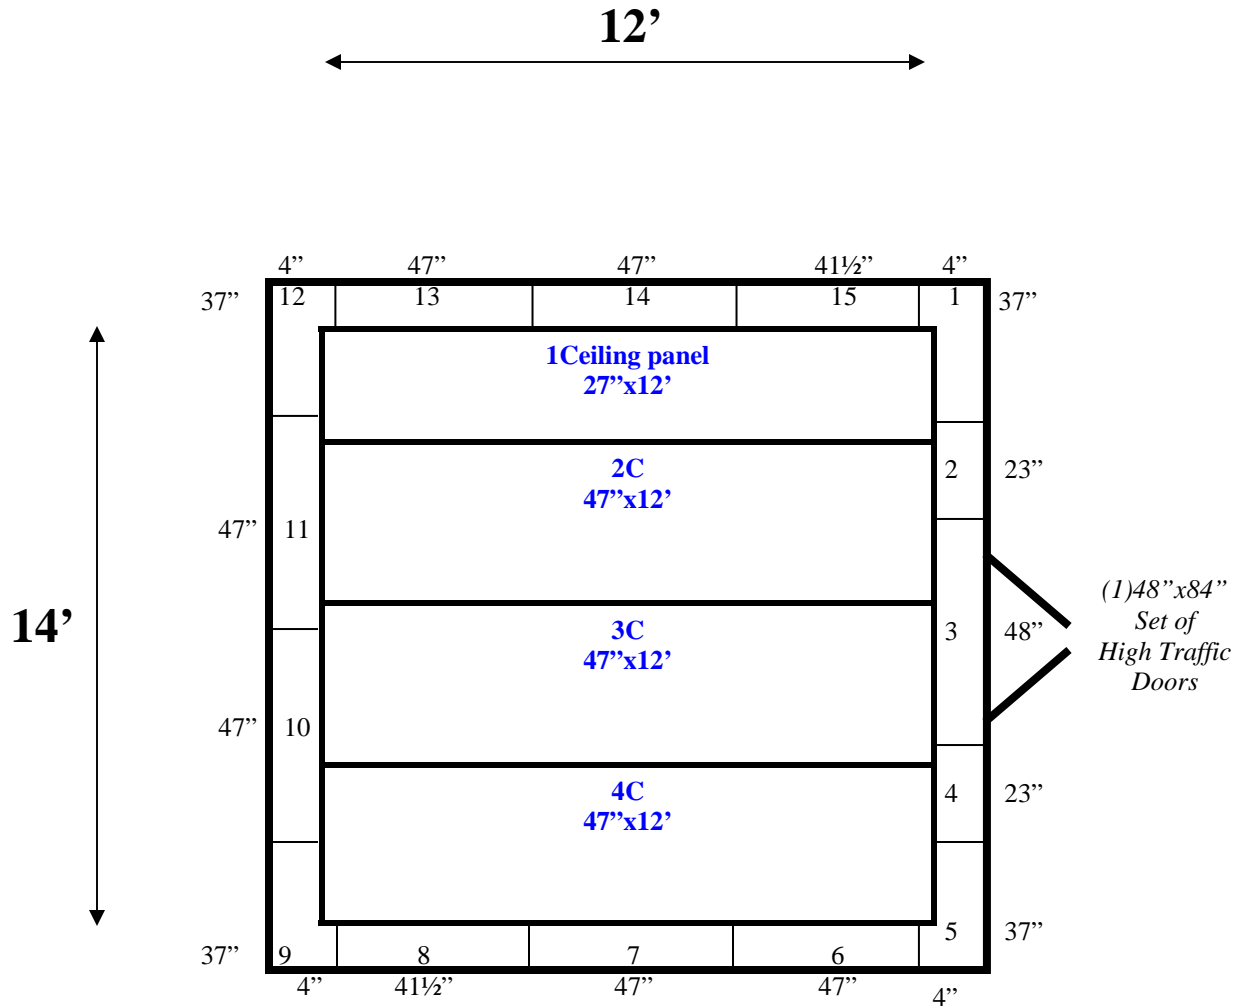

*Wall panel #3 is a header panel.*

**12' x 14' x 9' H  
Walk-In Cooler or Freezer  
Wall & Ceiling Panels Diagram**

**132-08  
Black**

**REFRIGERATION SUPERSTORE**

*World's Largest Inventory*

*New & Used Walk-In/ Drive-In Coolers/ Freezers/ Refrigeration Systems*