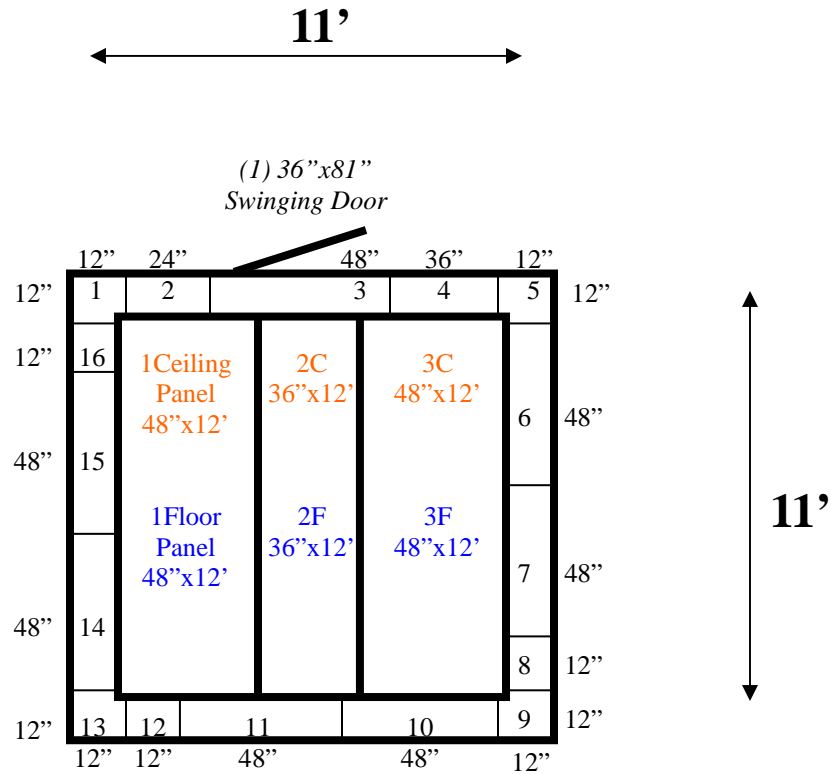

Ceiling & Floor panels layout the same.

**11' x 11' x 8'8" H
Walk-In Freezer with Floor
Wall, Ceiling & Floor Panels Diagram**

109-08
Lt Blue

REFRIGERATION SUPERSTORE

World's Largest Inventory

New & Used Walk-In/ Drive-In Coolers/ Freezers/ Refrigeration Systems

1423 Planeview Drive, Oshkosh, WI 54904 USA Tel (920) 231-1711 Fax (920) 231-1701 www.barrinc.com

**11' x 11' x 8'8" H
Walk-In Freezer with Floor**

**109-08
Lt Blue**