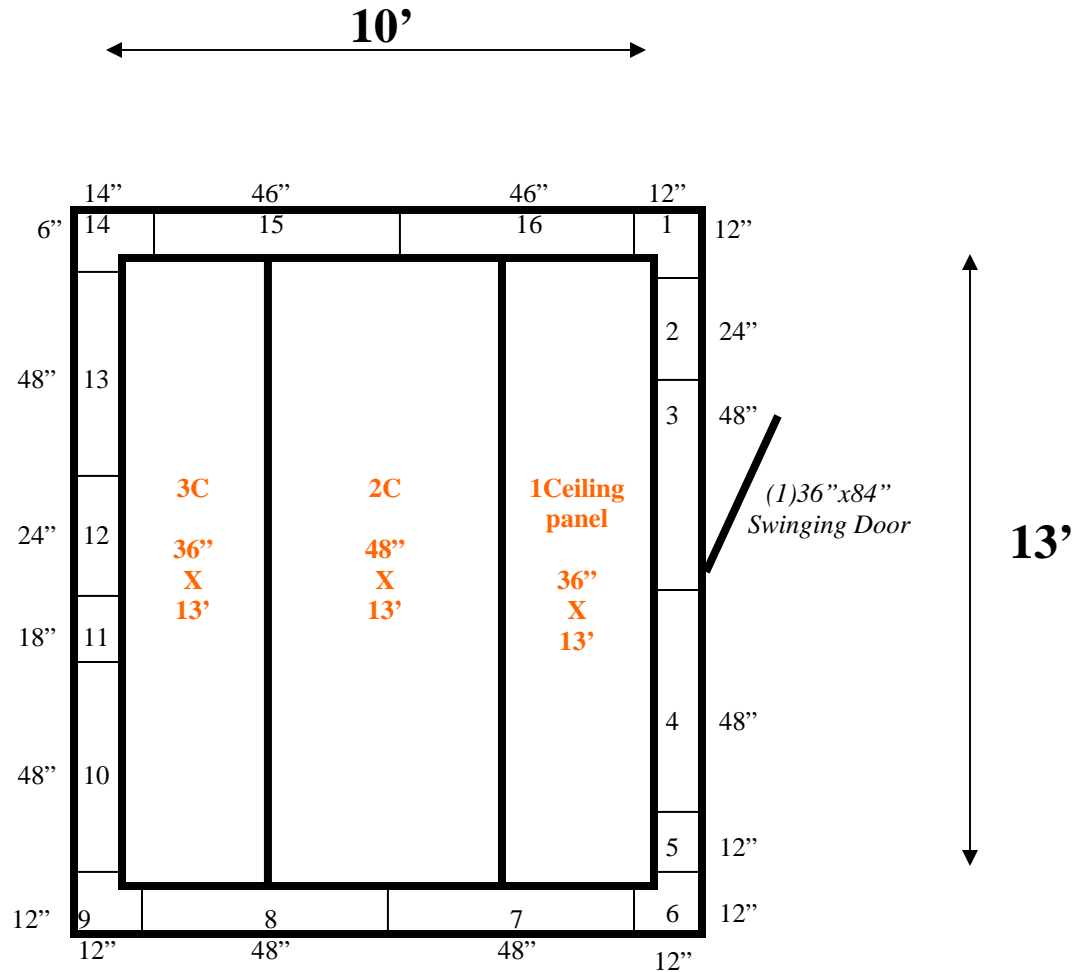

**10' x 13' x 9'4" H
Walk-In Cooler or Freezer
Wall & Ceiling Panels Diagram**

136-08
Orange

REFRIGERATION SUPERSTORE

World's Largest Inventory

New & Used Walk-In/ Drive-In Coolers/ Freezers/ Refrigeration Systems

1423 Planeview Drive, Oshkosh, WI 54904 USA Tel (920) 231-1711 Fax (920) 231-1701 www.barrinc.com

**10' x 13' x 9'4" H
Walk-In Cooler or Freezer**

**136-08
Orange**