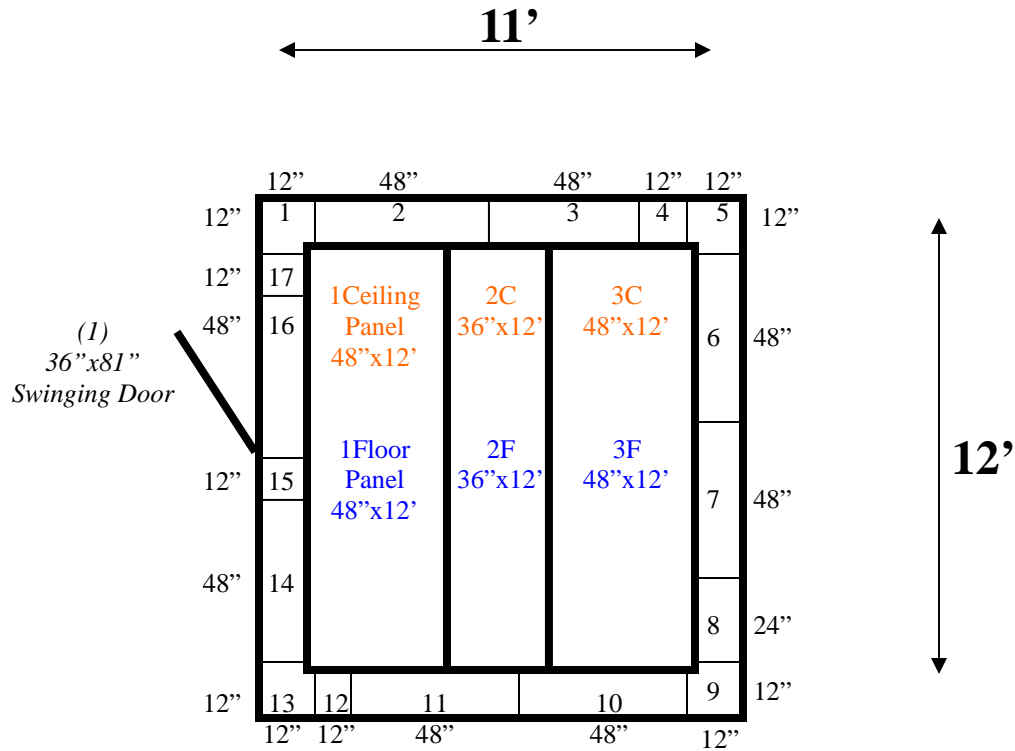

Ceiling & Floor panels layout the same.

**11' x 12' x 8'8" H
Walk-In Freezer with Floor
Wall, Ceiling & Floor Panels Diagram**

109-08
Black

REFRIGERATION SUPERSTORE

World's Largest Inventory

New & Used Walk-In/ Drive-In Coolers/ Freezers/ Refrigeration Systems

1423 Planeview Drive, Oshkosh, WI 54904 USA Tel (920) 231-1711 Fax (920) 231-1701 www.barrinc.com

**11' x 12' x 8'8" H
Walk-In Freezer with Floor**

**109-08
Black**