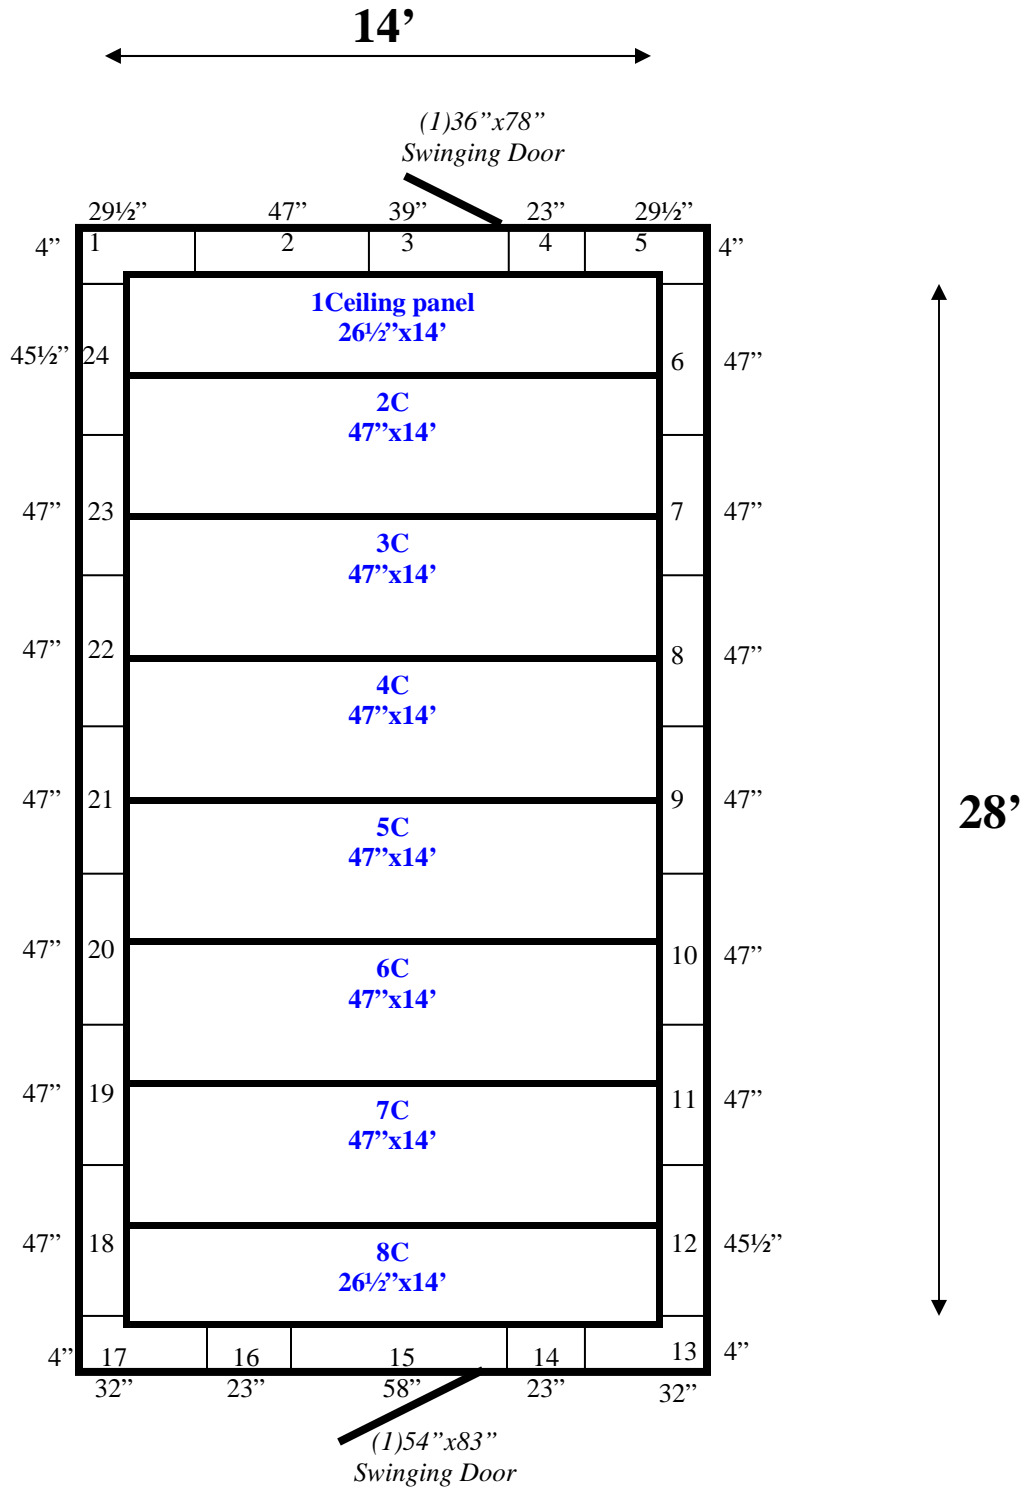

Wall panels #3 and #15 are Header panels.

**14' x 28' x 9' H
Walk-In Cooler or Freezer
Wall & Ceiling Panels Diagram**

132-08
Orange

REFRIGERATION SUPERSTORE

World's Largest Inventory

New & Used Walk-In/ Drive-In Coolers/ Freezers/ Refrigeration Systems