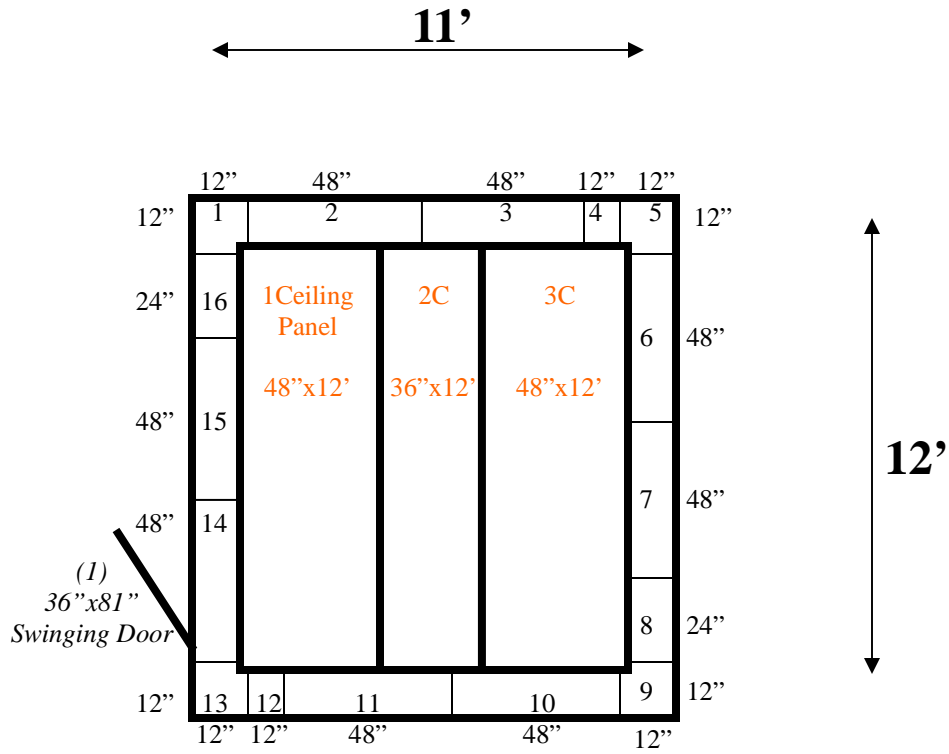

**11' x 12' x 8'4" H  
Walk-In Cooler or Freezer  
Wall & Ceiling Panels Diagram**

109-08  
Red Black

**REFRIGERATION SUPERSTORE**

*World's Largest Inventory*

*New & Used Walk-In/ Drive-In Coolers/ Freezers/ Refrigeration Systems*