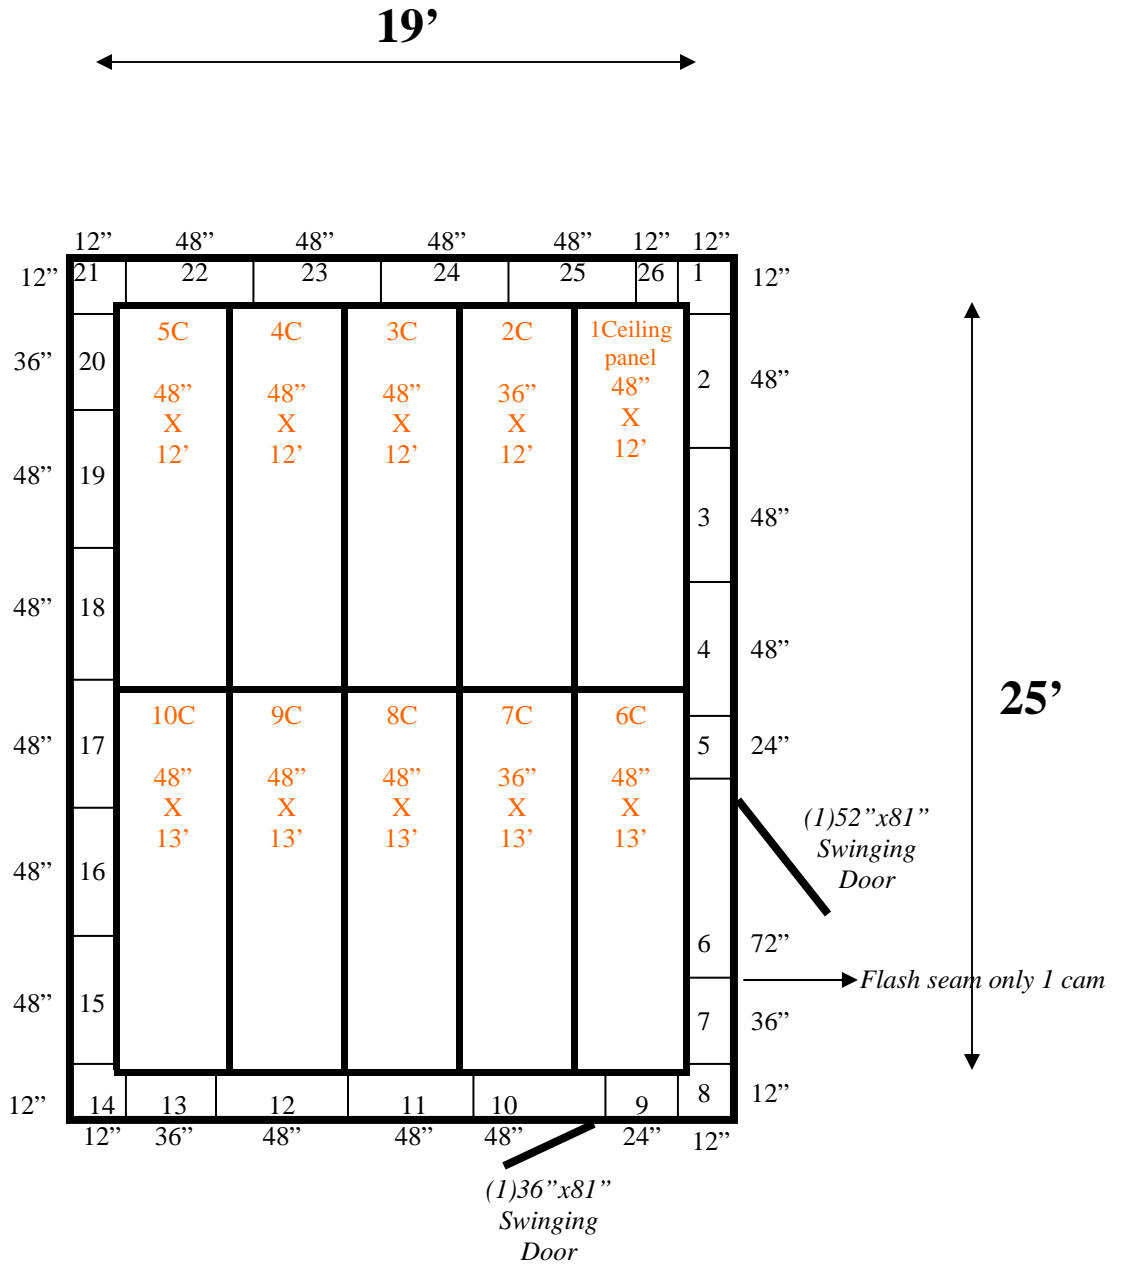

**19' x 25' x 8'4" h  
Walk-In Cooler or Freezer  
Wall & Ceiling Panels Diagram**

109-08  
Grey Blue

**REFRIGERATION SUPERSTORE**

*World's Largest Inventory*

*New & Used Walk-In/ Drive-In Coolers/ Freezers/ Refrigeration Systems*

1423 Planeview Drive, Oshkosh, WI 54904 USA Tel (920) 231-1711 Fax (920) 231-1701 www.barrinc.com

**19' x 25' x 8'4" H  
Walk-In Cooler or Freezer**

**109-08  
Grey Blue**