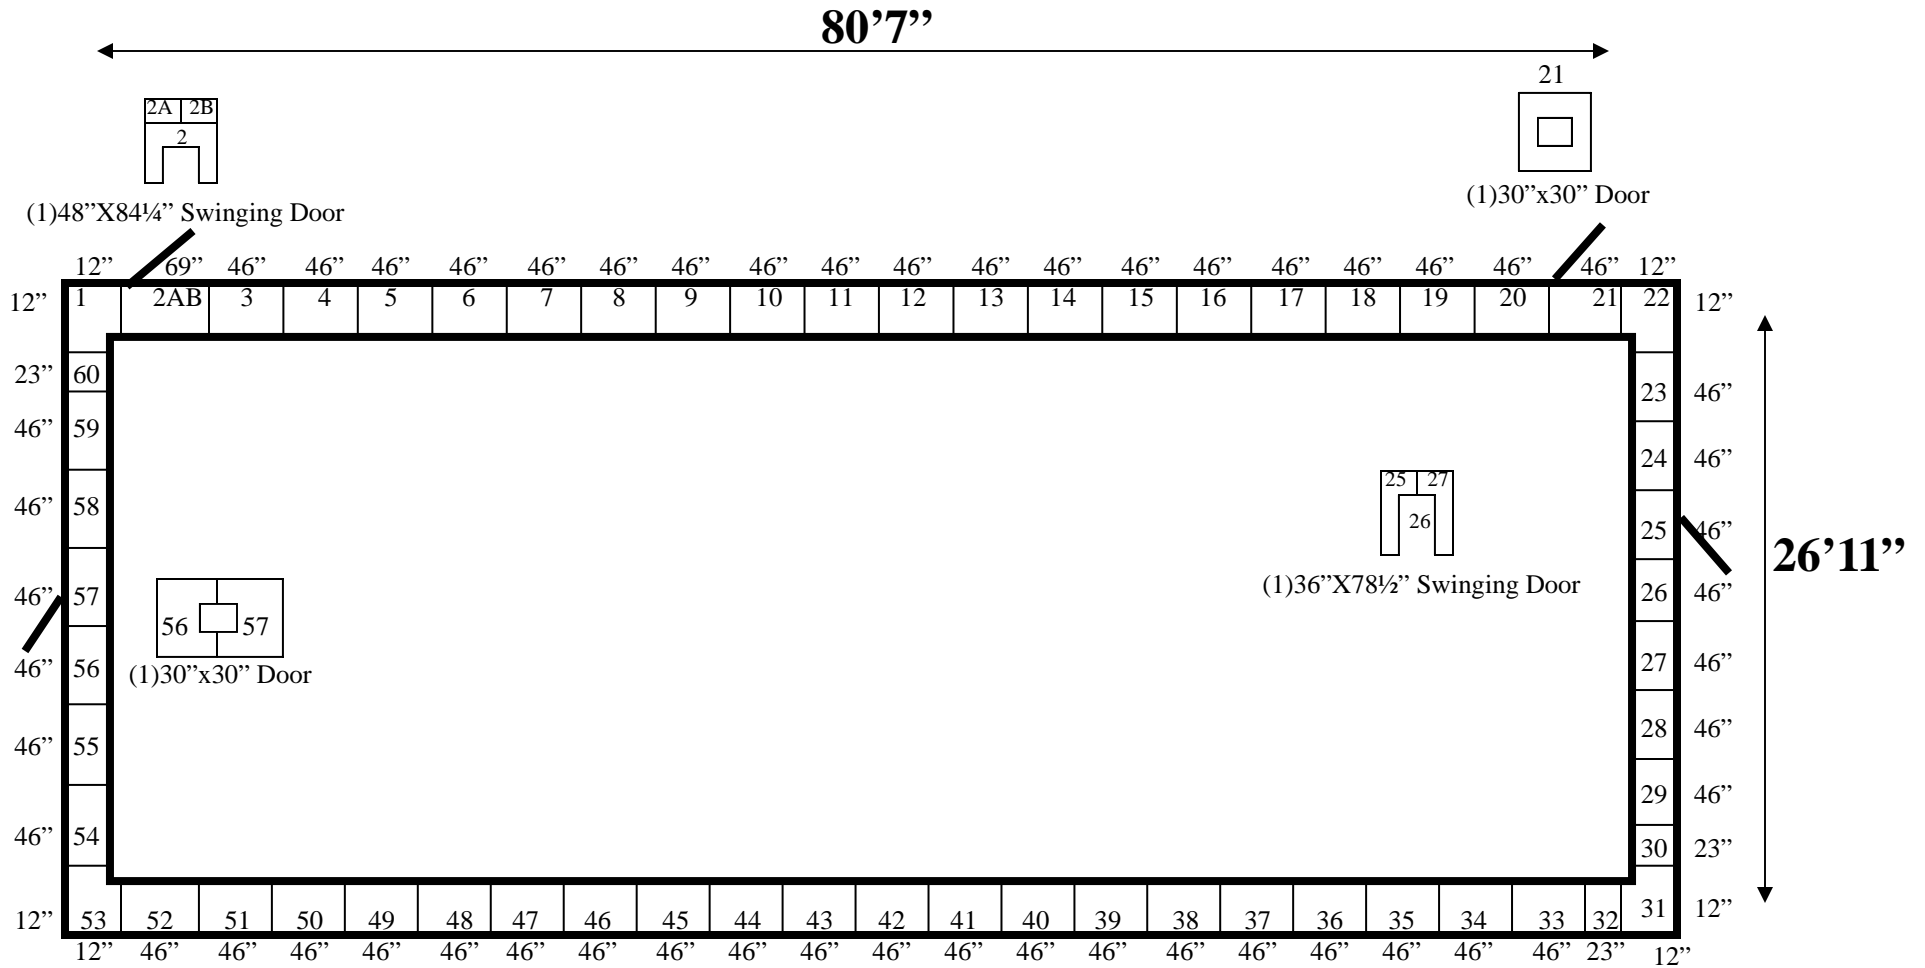

Walls are painted red.

26'11" x 80'7" x 9'9" H
Walk-In Freezer with Floor
Wall Panels Diagram

111-08
 Blue
 Red
 Gray

REFRIGERATION SUPERSTORE

World's Largest Inventory

New & Used Walk-In/ Drive-In Coolers/ Freezers/ Refrigeration Systems

26'11"

Ceiling & Floor panels layout the same.
 Ceiling support: I-Beams included.
 Ceilings are painted red.

**26'11" x 80'7" x 9'9" H
 Walk-In Freezer with Floor
 Ceiling Panels Diagram**

111-08
 Blue
 Red
 Gray

26'11"

Ceiling & Floor panels layout the same.
Floor panels are painted gray.

**26'11" x 80'7" x 9'9" H
Walk-In Freezer with Floor
Floor Panels Diagram**

111-08
Blue
Red
Gray

REFRIGERATION SUPERSTORE

World's Largest Inventory

**26'11" x 80'7" x 9'9" H
Walk-In Freezer with Floor**

**111-08
Blue
Red
Gray**