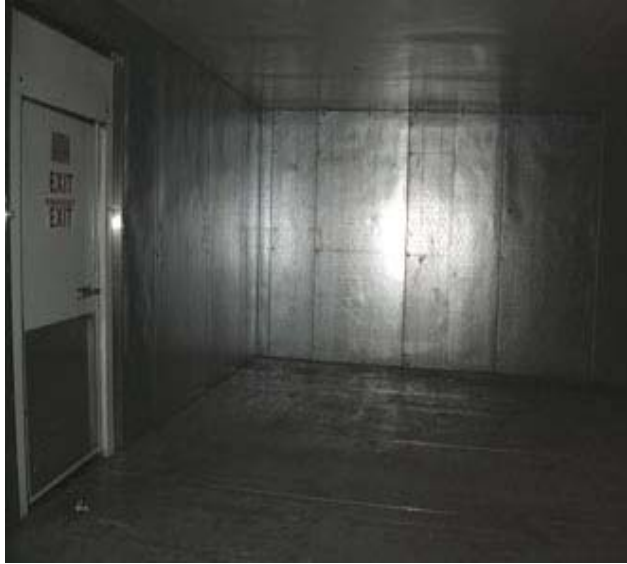

**26'11" x 80'7" x 9'9" H
Walk-In Freezer with Floor**

**111-08
Blue
Red
Gray**

REFRIGERATION SUPERSTORE

World's Largest Inventory

New & Used Walk-In/ Drive-In Coolers/ Freezers/ Refrigeration Systems

1423 Planeview Drive, Oshkosh, WI USA Tel (920) 231-1711 Fax (920) 231-1701 www.barrinc.com