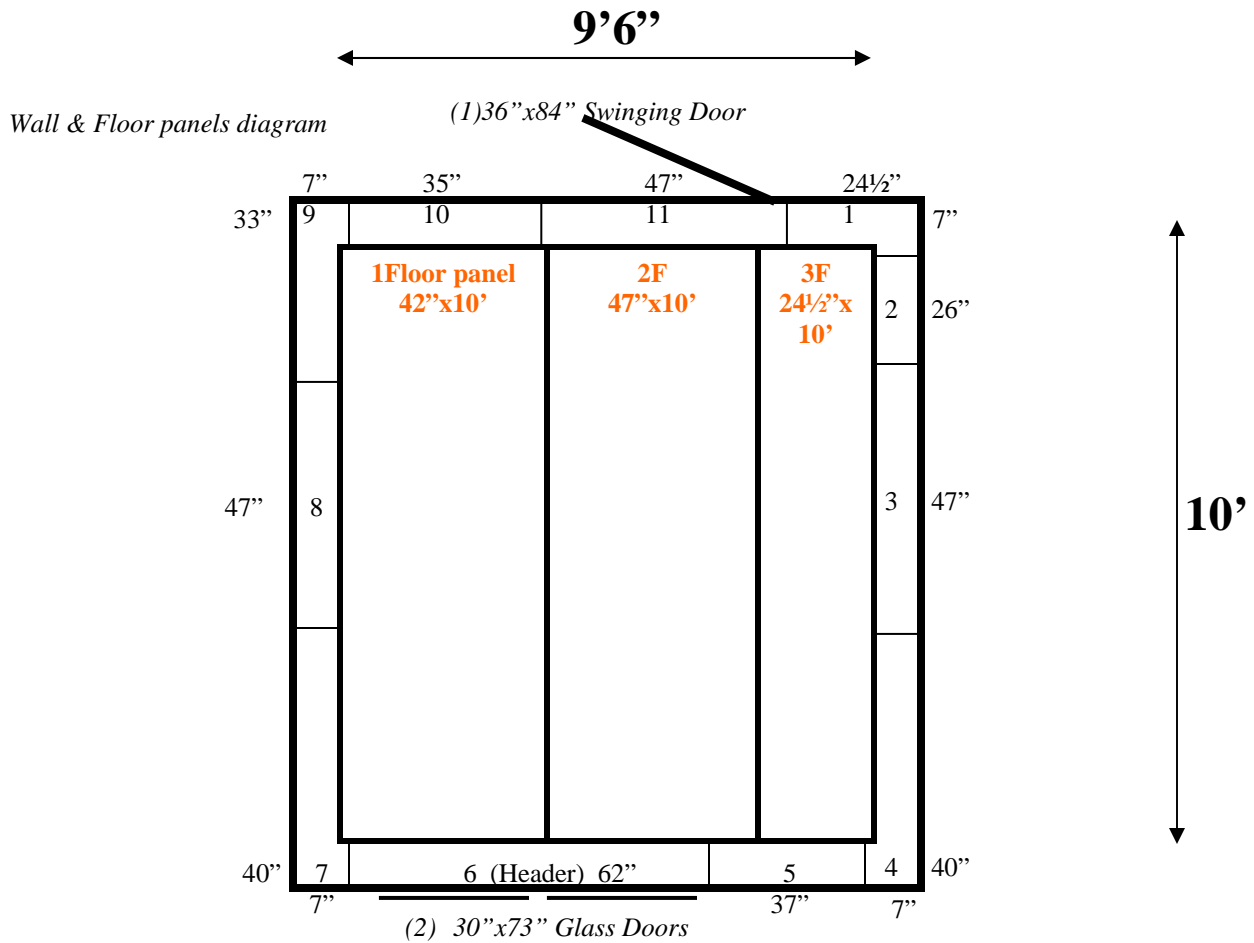

Ceiling panel diagram

9'6" x 10' x 10' H

**Walk-In Glass Door Freezer with Floor
Wall, Ceiling & Floor Panels Diagram**

119-08
Green

REFRIGERATION SUPERSTORE

World's Largest Inventory

New & Used Walk-In/ Drive-In Coolers/ Freezers/ Refrigeration Systems

1423 Planeview Drive, Oshkosh, WI 54904 USA Tel (920) 231-1711 Fax (920) 231-1701 www.barrinc.com

9'6" x 10' x 10' H
Walk-In Glass Door Freezer with Floor

108-08
Dk Blue