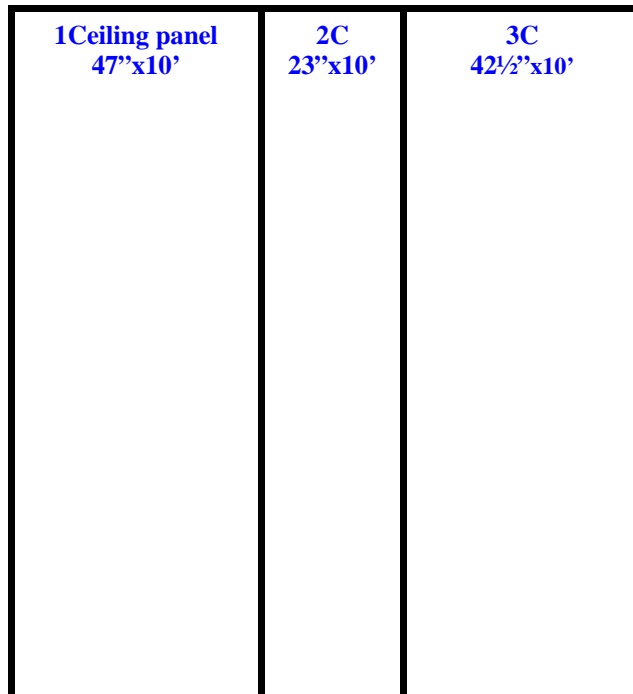

Ceiling panel diagram

9'6" x 10' x 10' H

**Walk-In Glass Door Freezer with Floor
Wall, Ceiling & Floor Panels Diagram**

119-08
Green

REFRIGERATION SUPERSTORE

World's Largest Inventory

New & Used Walk-In/ Drive-In Coolers/ Freezers/ Refrigeration Systems