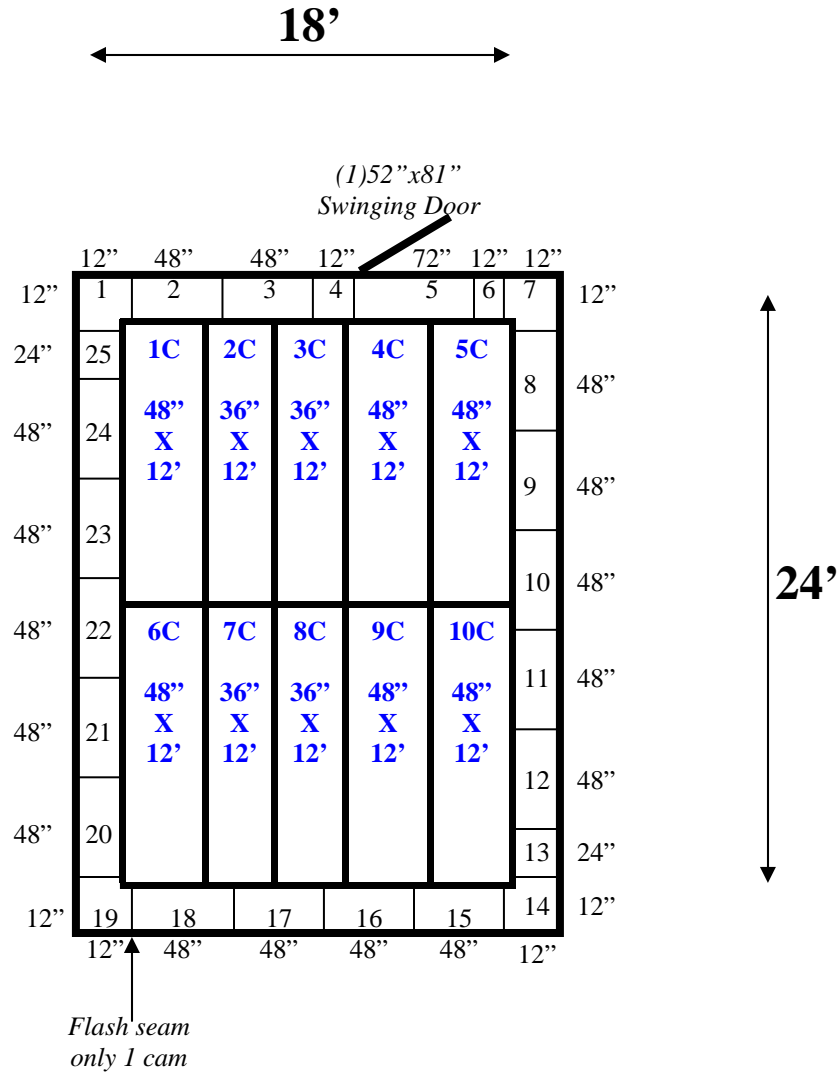

**18' x 24' x 8'4" H
Walk-In Cooler or Freezer
Wall & Ceiling Panels Diagram**

109-08
Red

REFRIGERATION SUPERSTORE

World's Largest Inventory

New & Used Walk-In/ Drive-In Coolers/ Freezers/ Refrigeration Systems