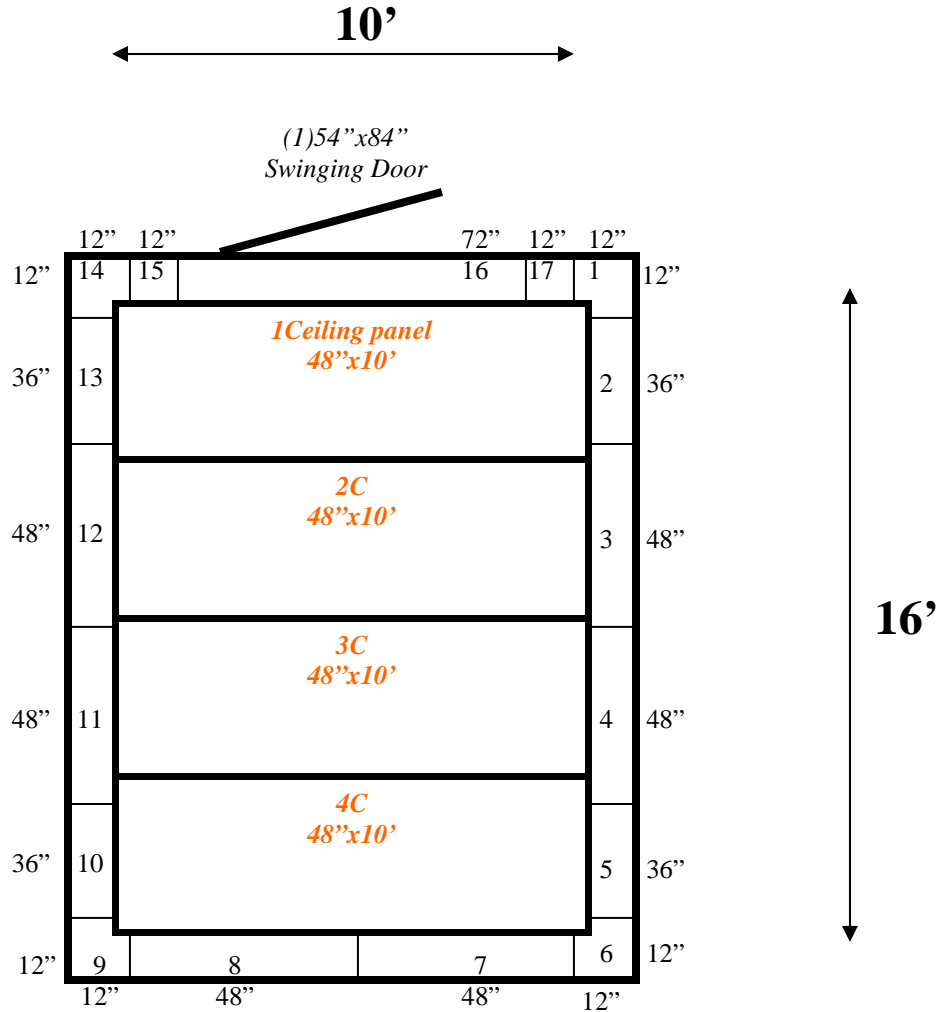

**10' x 16' x 10'4" H
Walk-In Cooler or Freezer
Wall & Ceiling Panels Diagram**

108-08
Green

REFRIGERATION SUPERSTORE

World's Largest Inventory

New & Used Walk-In/ Drive-In Coolers/ Freezers/ Refrigeration Systems