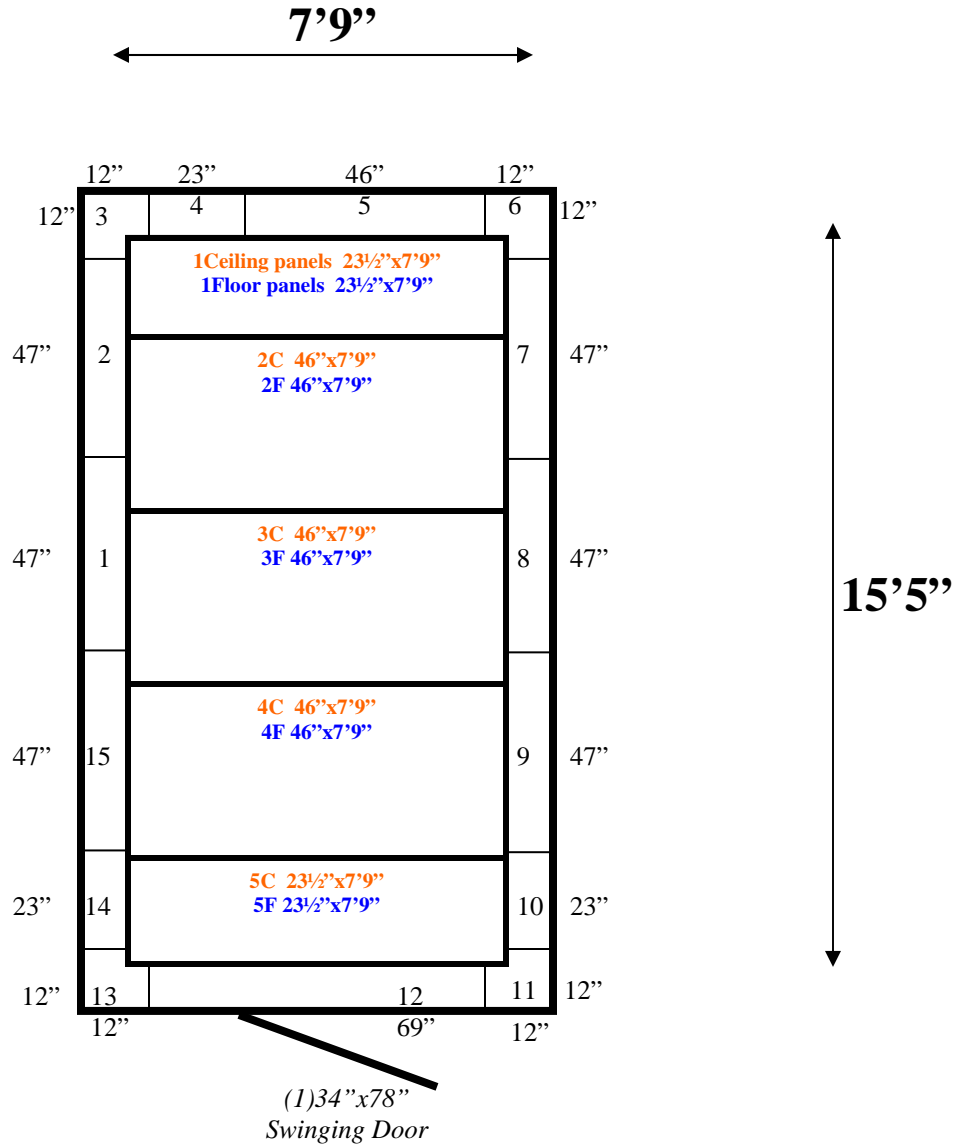

*Ceiling and Floor panels layout the same.*

**7'9" x 15'5" x 8'6" H  
Walk-In Freezer with Floor  
Wall, Ceiling & Floor Panels Diagram**

119-08  
Red

**REFRIGERATION SUPERSTORE**

World's Largest Inventory