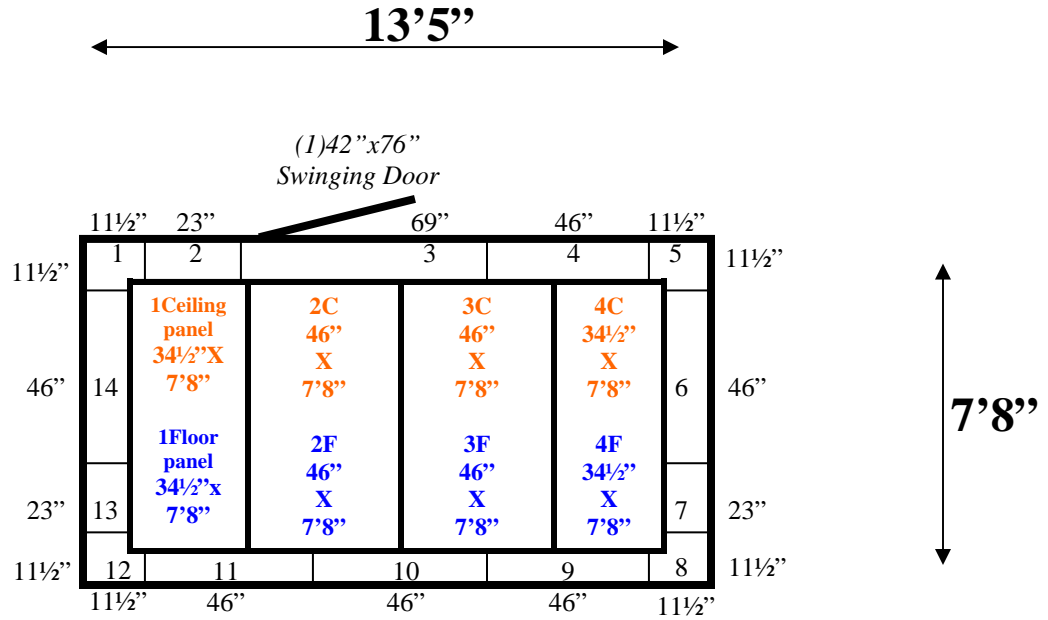

Ceiling & Wall panels layout the same.

7'8" x 13'5" x 8'6" H
Walk-In Freezer with Floor
Wall, Ceiling & Floor Panels Diagram

120-08
Red

REFRIGERATION SUPERSTORE

World's Largest Inventory

New & Used Walk-In/ Drive-In Coolers/ Freezers/ Refrigeration Systems