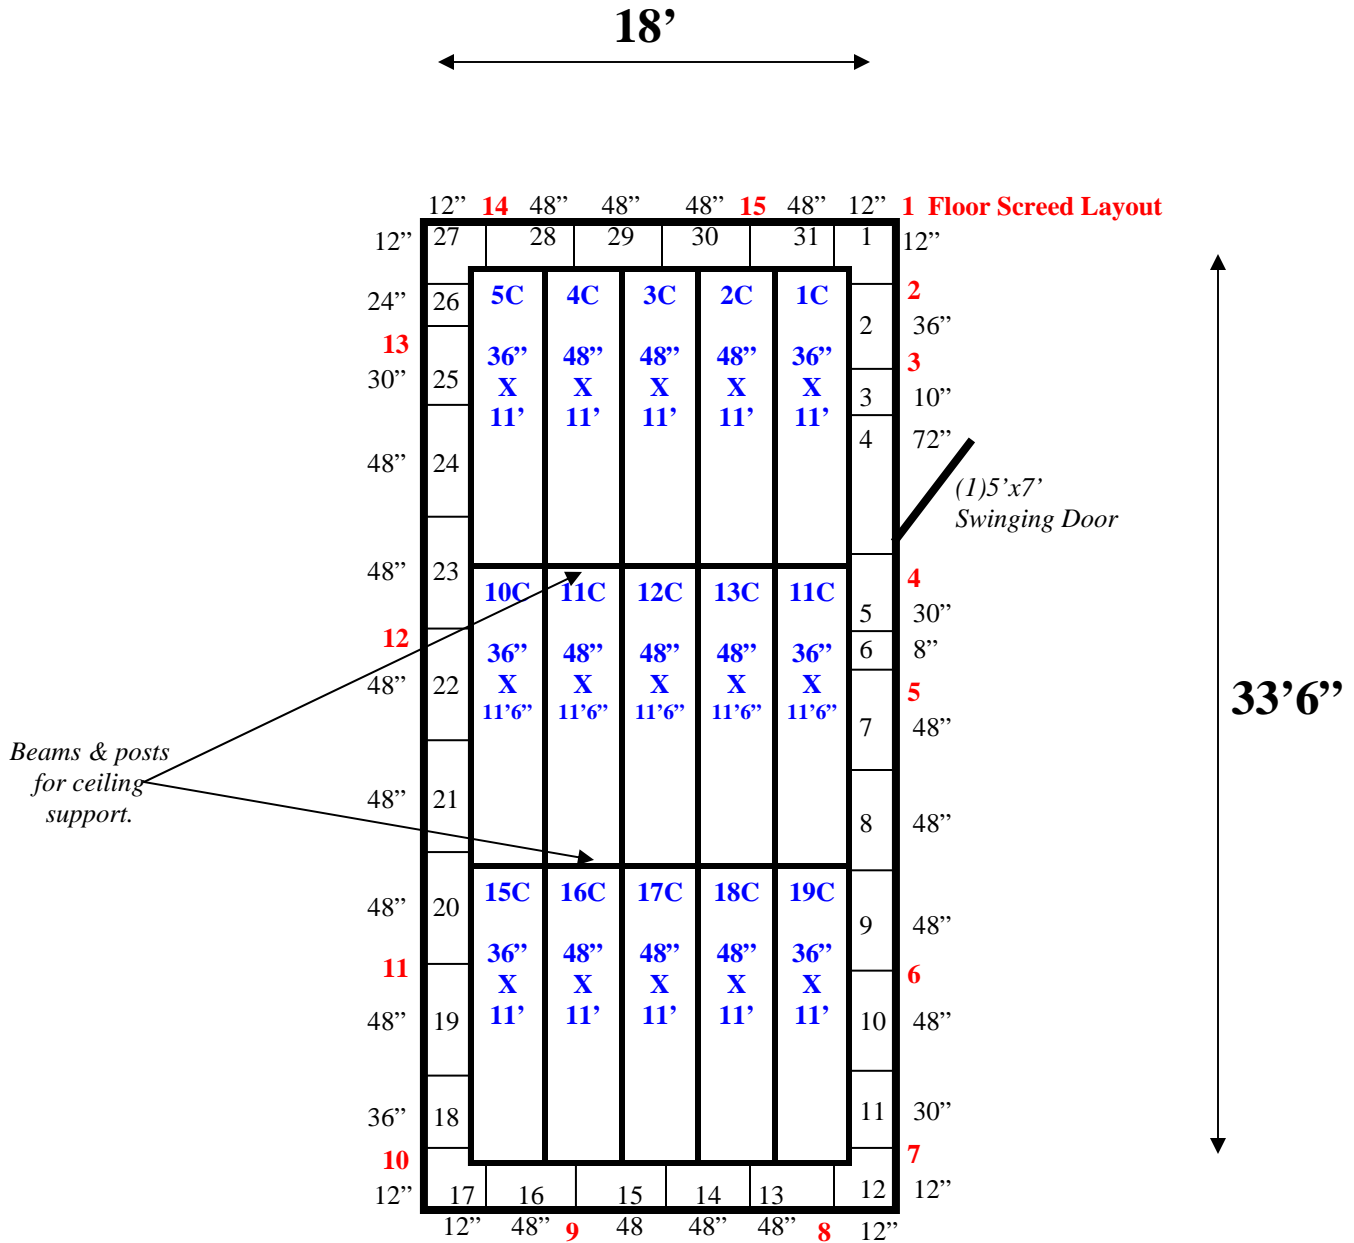

**18' x 33'6" x 8'6" H**  
**Walk-In Cooler or Freezer**  
**Wall & Ceiling Panels Diagram**

120-08  
Dk Blue

**REFRIGERATION SUPERSTORE**

World's Largest Inventory

New & Used Walk-In/ Drive-In Coolers/ Freezers/ Refrigeration Systems

1423 Planeview Drive, Oshkosh, WI 54904 USA Tel (920) 231-1711 Fax (920) 231-1701 www.barrinc.com

**18' x 33'6" x 8'6" H  
Walk-In Cooler or Freezer**

**120-08  
Dk Blue**

**REFRIGERATION SUPERSTORE**

World's Largest Inventory

**120-08  
Dk Blue**