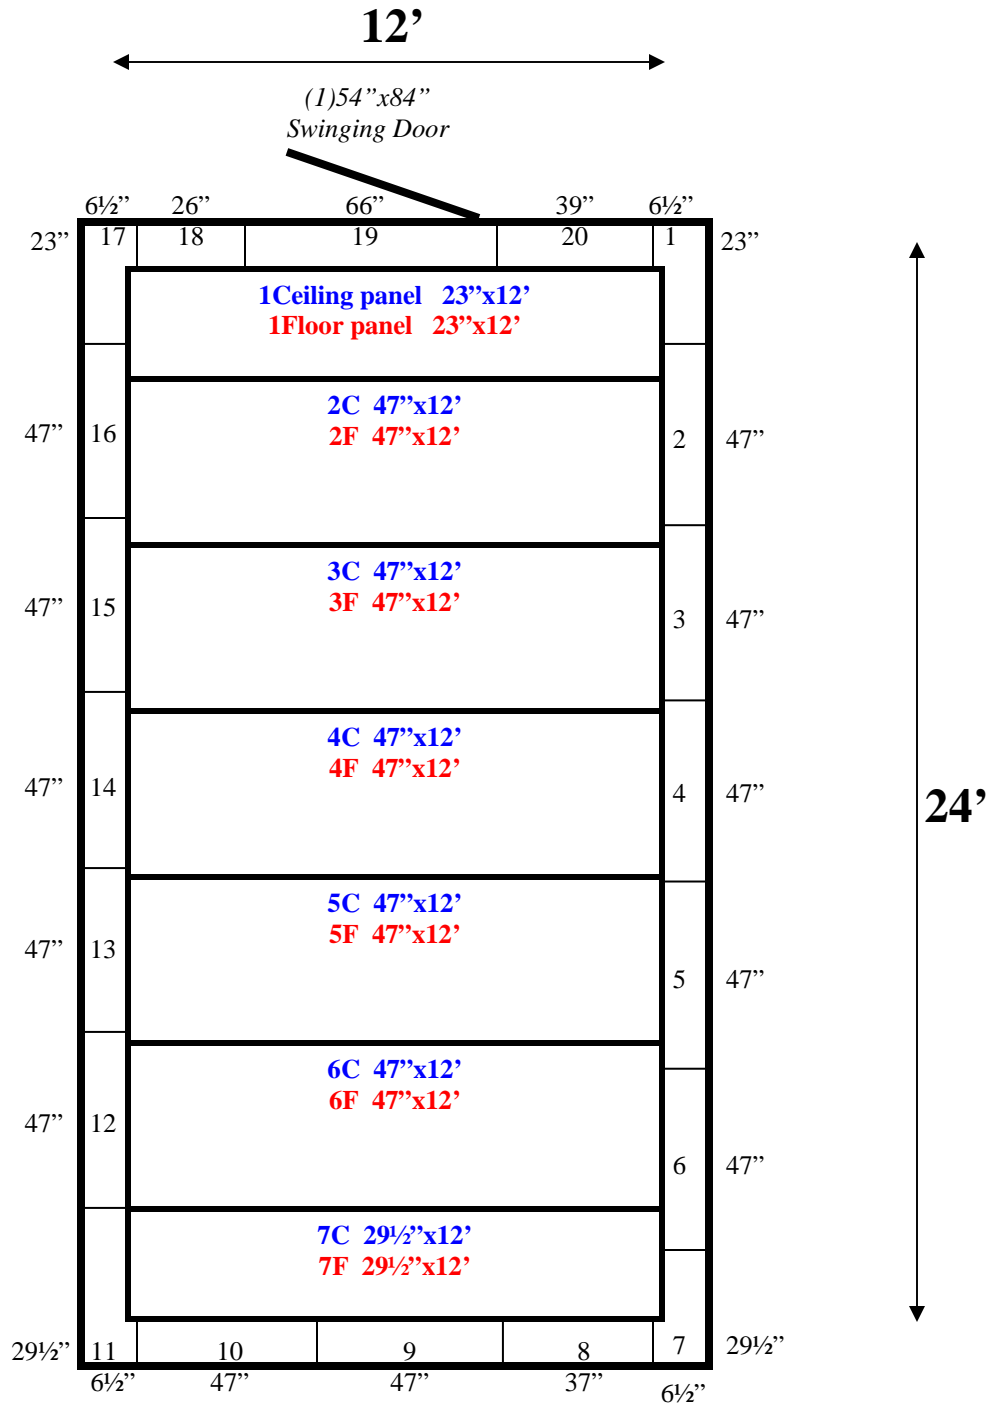

Ceiling & Floor panels layout the same.

12' x 24' x 9'2" H Walk-In Cooler or Freezer Wall, Ceiling & Floor Panels Diagram

119-08
Blue

REFRIGERATION SUPERSTORE

World's Largest Inventory

New & Used Walk-In/ Drive-In Coolers/ Freezers/ Refrigeration Systems