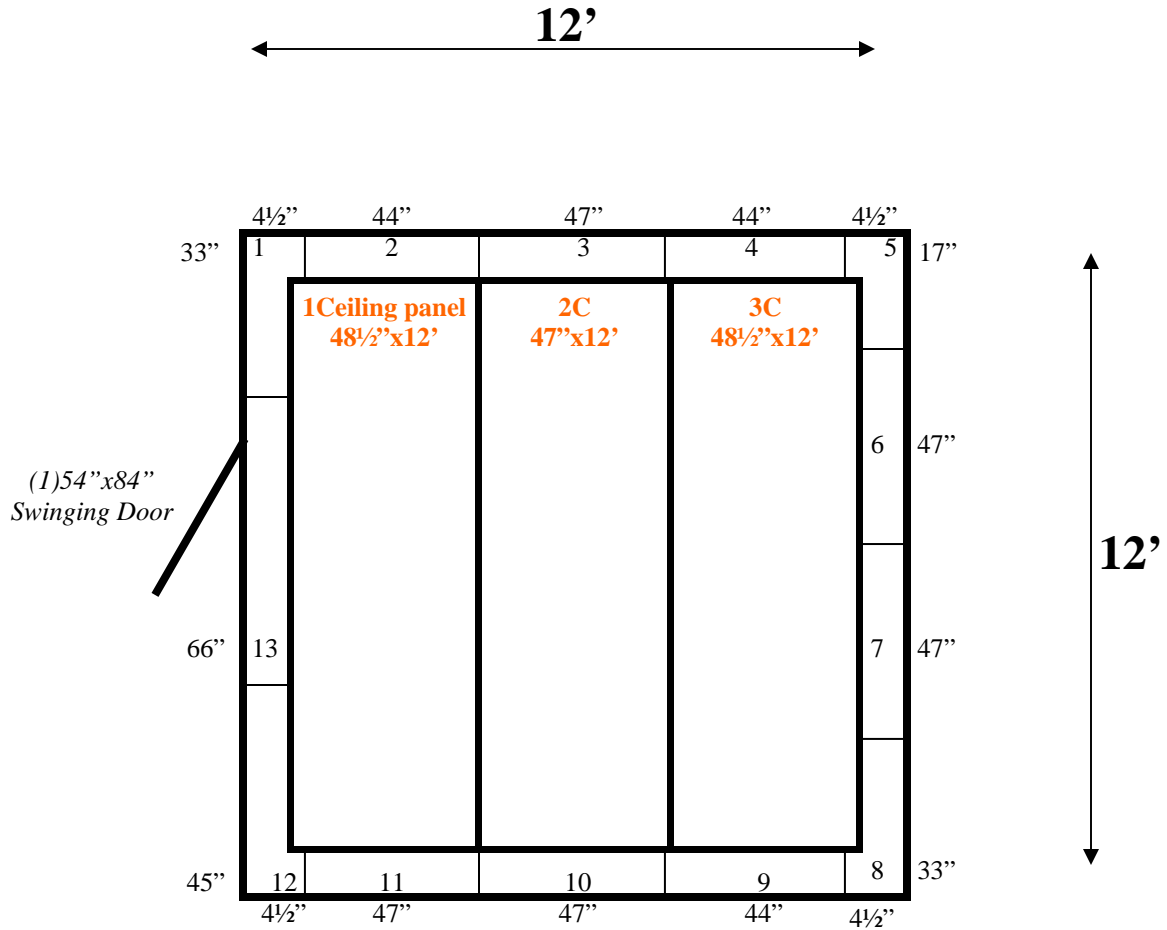

**12' x 12' x 9' H
Walk-In Cooler or Freezer
Wall & Ceiling Panels Diagram**

119-08
Red

REFRIGERATION SUPERSTORE

World's Largest Inventory

New & Used Walk-In/ Drive-In Coolers/ Freezers/ Refrigeration Systems