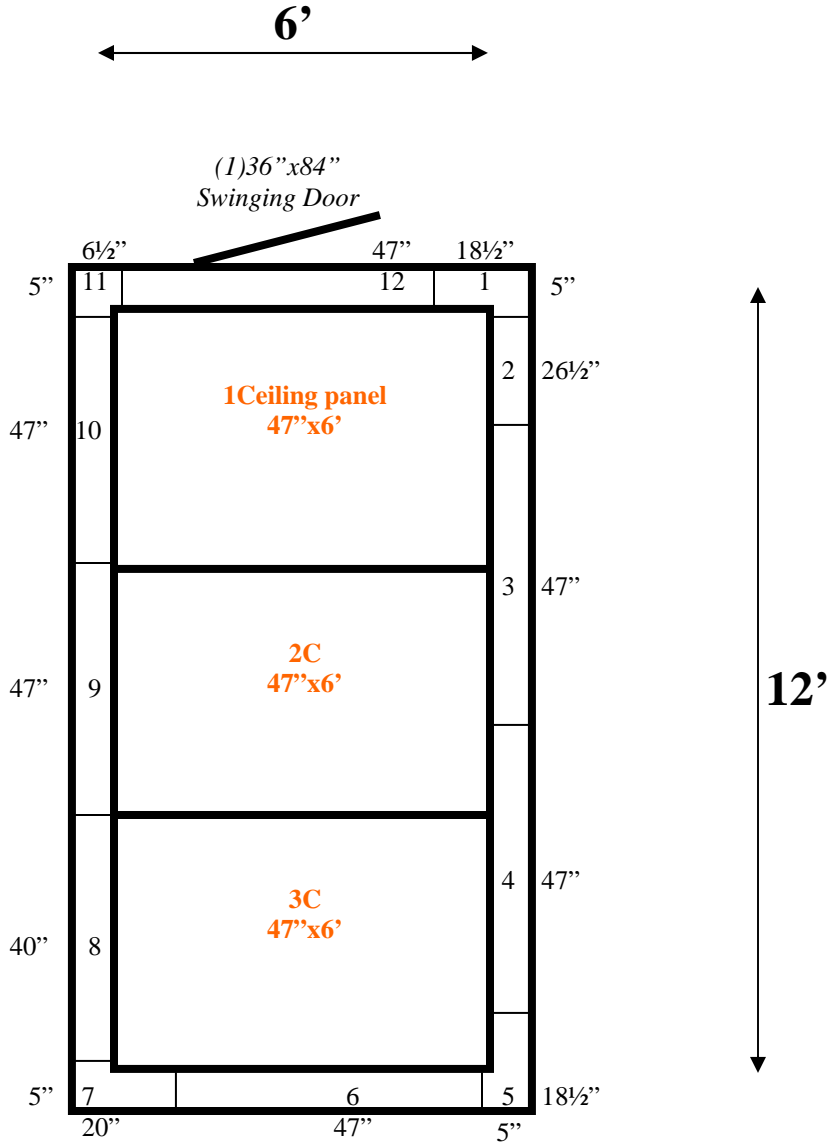

**6' x 12' x 9'11" H  
Walk-In Cooler or Freezer  
Wall & Ceiling Panels Diagram**

100-08  
Black

**REFRIGERATION SUPERSTORE**

World's Largest Inventory

New & Used Walk-In/ Drive-In Coolers/ Freezers/ Refrigeration Systems

1423 Planeview Drive, Oshkosh, WI USA Tel (920) 231-1711 Fax (920) 231-1701 www.barrinc.com

**6' x 12' x 9'11" H  
Walk-In Cooler or Freezer**

**100-08  
Black**