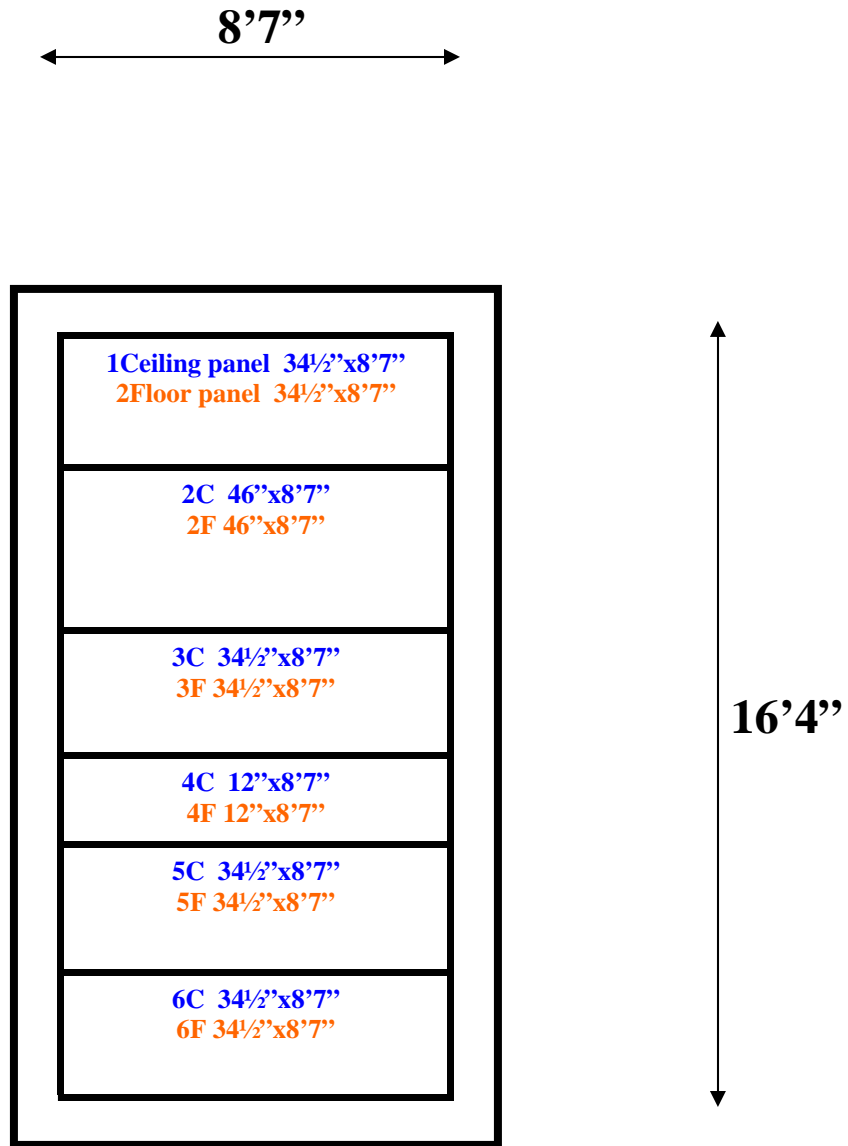

8'7" x 16'4" x 8'6" H
Walk-In Combination Cooler / Freezer
Wall Panels Diagram

119-08
Red Blue

REFRIGERATION SUPERSTORE

World's Largest Inventory

New & Used Walk-In/ Drive-In Coolers/ Freezers/ Refrigeration Systems

1423 Planeview Drive, Oshkosh, WI USA Tel (920) 231-1711 Fax (920) 231-1701 www.barrinc.com

Ceiling & Floor panels layout the same.

8'7" x 16'4" x 8'6" H
Walk-In Combination Cooler / Freezer
Ceiling & Floor Panels Diagram

8'7" x 16'4" x 8'6" H
Walk-In Combination Cooler / Freezer

119-08
Red Blue