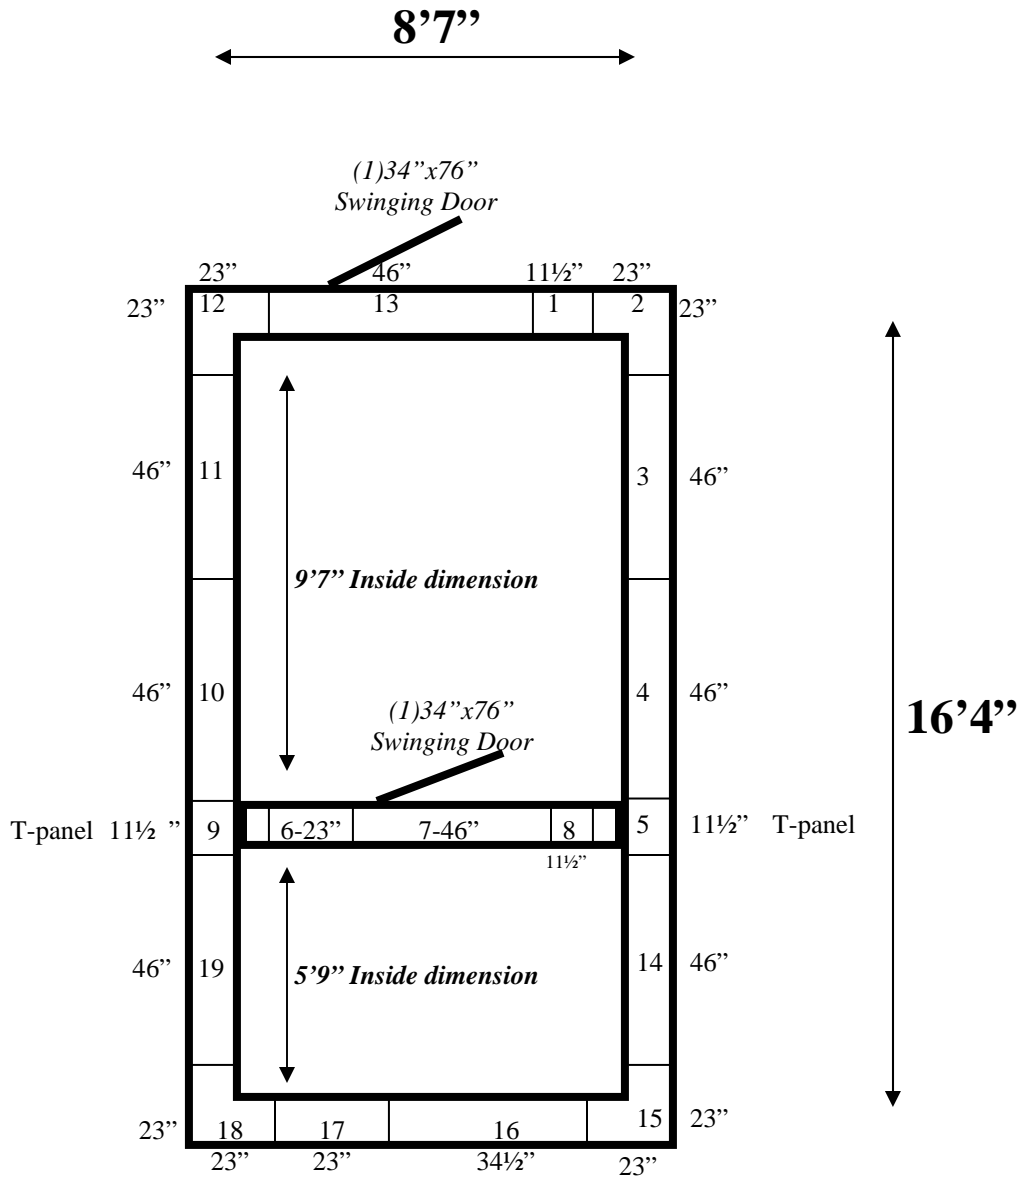

8'7" x 16'4" x 8'6" H
Walk-In Combination Cooler / Freezer
Wall Panels Diagram

119-08
Red Blue

REFRIGERATION SUPERSTORE

World's Largest Inventory

New & Used Walk-In/ Drive-In Coolers/ Freezers/ Refrigeration Systems

1423 Planeview Drive, Oshkosh, WI USA Tel (920) 231-1711 Fax (920) 231-1701 www.barrinc.com

Ceiling & Floor panels layout the same.

8'7" x 16'4" x 8'6" H
Walk-In Combination Cooler / Freezer
Ceiling & Floor Panels Diagram

8'7" x 16'4" x 8'6" H
Walk-In Combination Cooler / Freezer

119-08
Red Blue