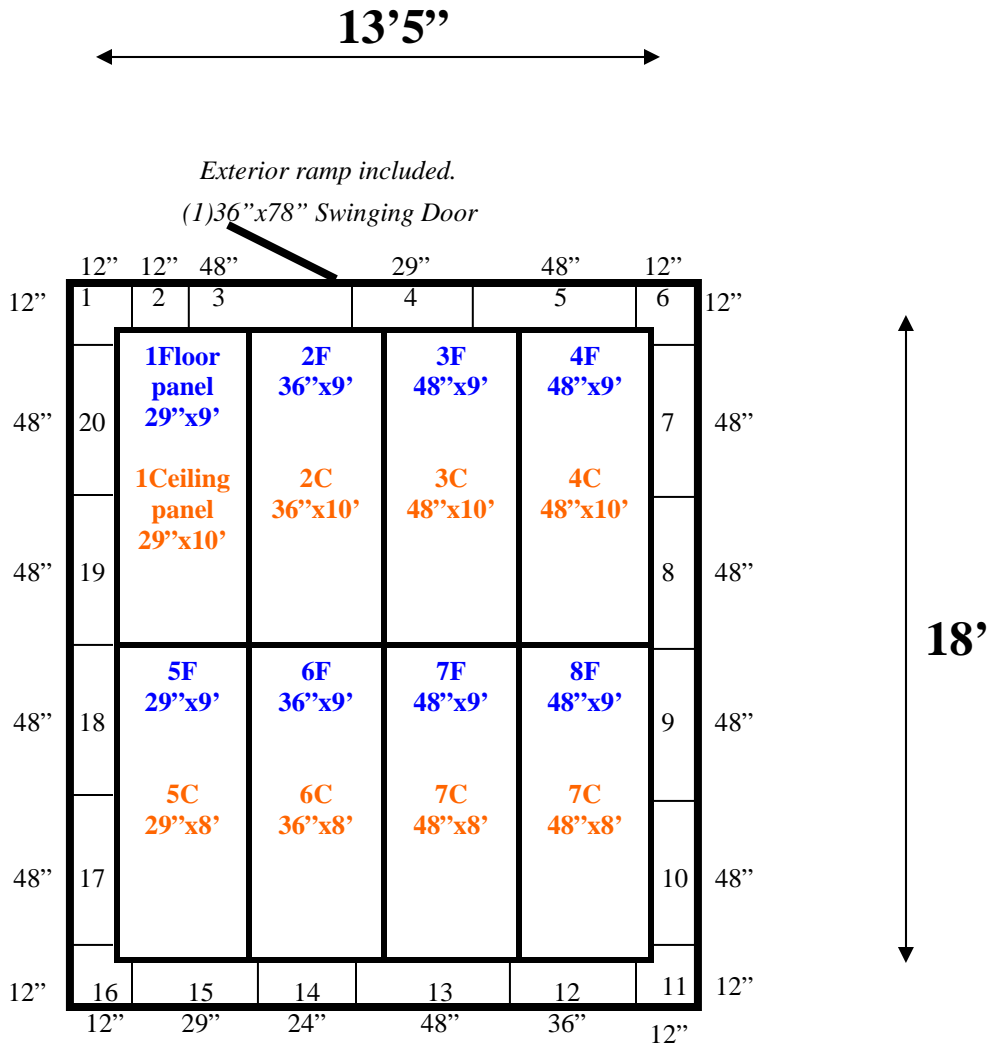

Floor Plating: Steel diamond plate is overlapping floor seams & notched for aluminum channel holding ceiling beam.

Ceiling support: Aluminum beam & posts.

13'5" x 18' x 8'6" H
Walk-In Freezer with Floor
Wall, Ceiling & Floor Panels Diagram

**13'5" x 18' x 8'6" H
Walk-In Freezer with Floor**

**120-08
Lt Blue**

REFRIGERATION SUPERSTORE

World's Largest Inventory

New & Used Walk-In/ Drive-In Coolers/ Freezers/ Refrigeration Systems

1423 Planeview Drive, Oshkosh, WI USA Tel (920) 231-1711 Fax (920) 231-1701 www.barrinc.com

**13'5" x 18' x 8'6" H
Walk-In Freezer with Floor**

**120-08
Lt Blue**