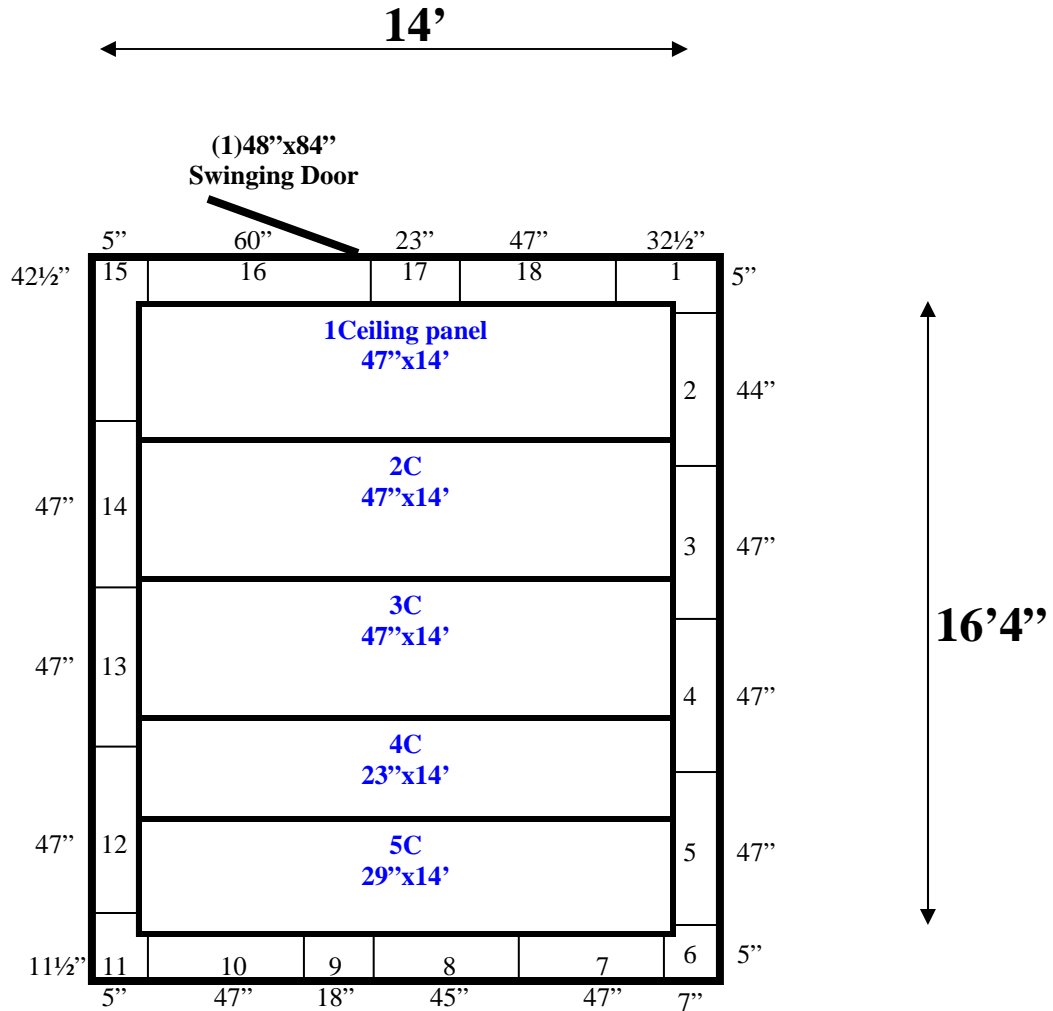

14' x 16'4" x 9'11" H
Walk-In Cooler or Freezer
Wall & Ceiling Panels Diagram

100-08
Green

REFRIGERATION SUPERSTORE

World's Largest Inventory

New & Used Walk-In/ Drive-In Coolers/ Freezers/ Refrigeration Systems

1423 Planeview Drive, Oshkosh, WI USA Tel (920) 231-1711 Fax (920) 231-1701 www.barrinc.com

**14' x 16'4" x 9'11" H
Walk-In Cooler or Freezer**

**100-08
Green**