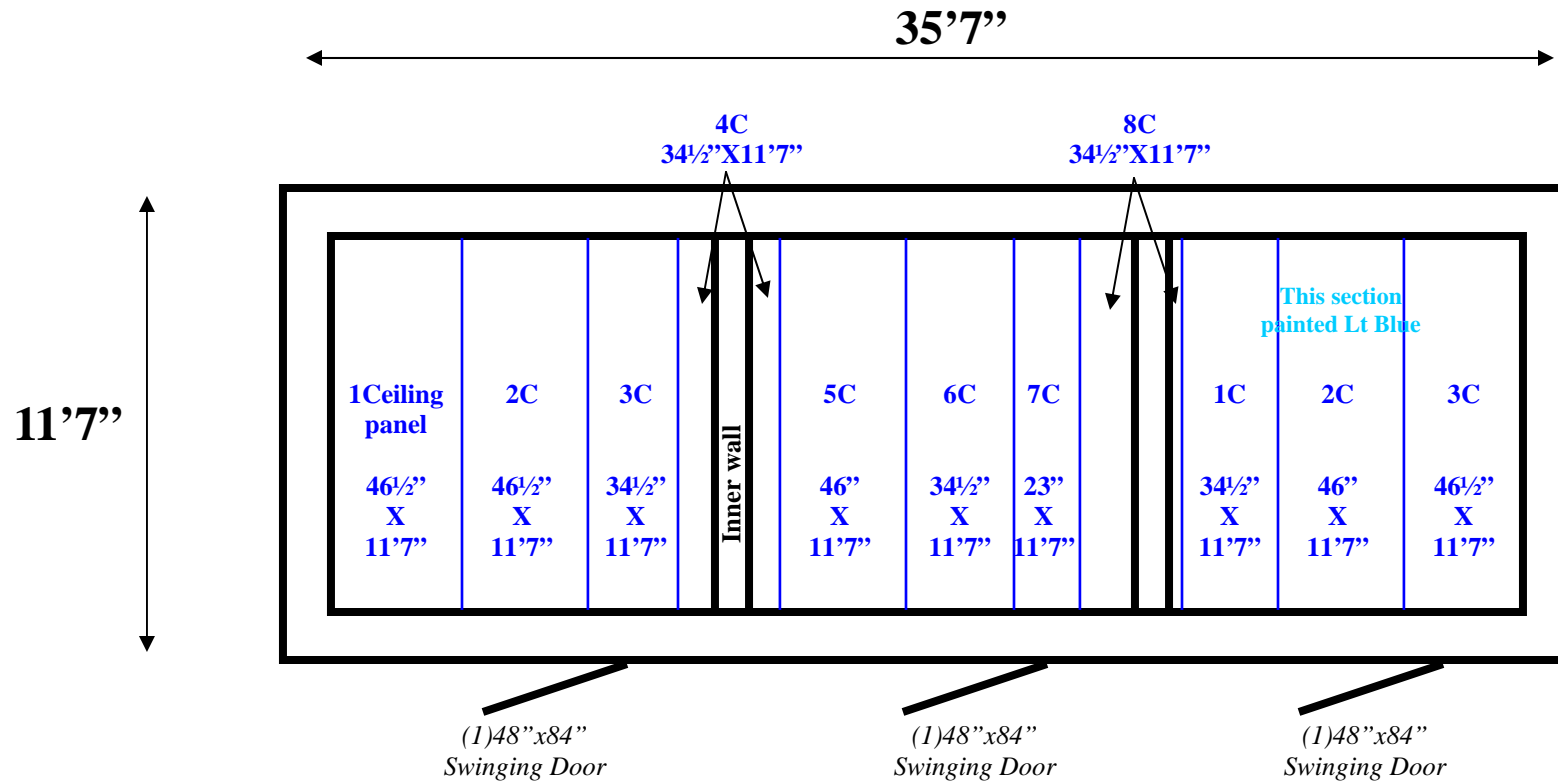

REFRIGERATION SUPERSTORE

World's Largest Inventory

New & Used Walk-In/ Drive-In Coolers/ Freezers/ Refrigeration Systems

1423 Planeview Drive, Oshkosh, WI USA Tel (920) 231-1711 Fax (920) 231-1701 www.barrinc.com

11'7" x 35'7" x 11'2" H
Walk-In Combination Cooler / Freezer
Ceiling Panels Diagram

121-08
No color
Lt Blue