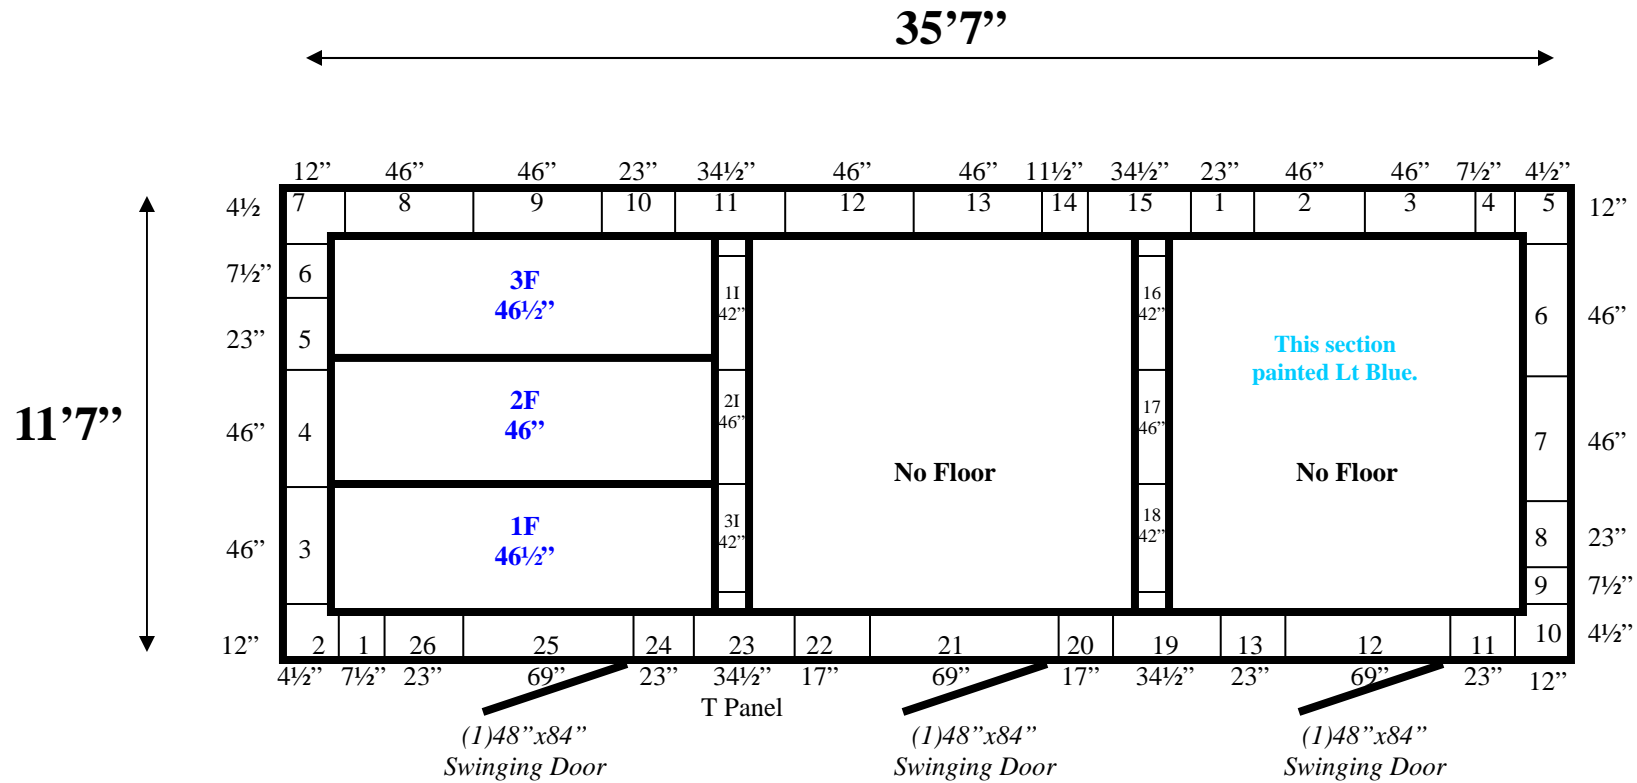

Door header 25A

Door header 21A

Door header 12A

11'7" x 35'7" x 11'2" H
Walk-In Combination Cooler / Freezer
Wall & Floor Panels Diagram

121-08
No color
Lt Blue

REFRIGERATION SUPERSTORE

World's Largest Inventory

11'7" x 35'7" x 11'2" H
Walk-In Combination Cooler / Freezer

121-08
No color
Lt Blue

REFRIGERATION SUPERSTORE

World's Largest Inventory

New & Used Walk-In/ Drive-In Coolers/ Freezers/ Refrigeration Systems