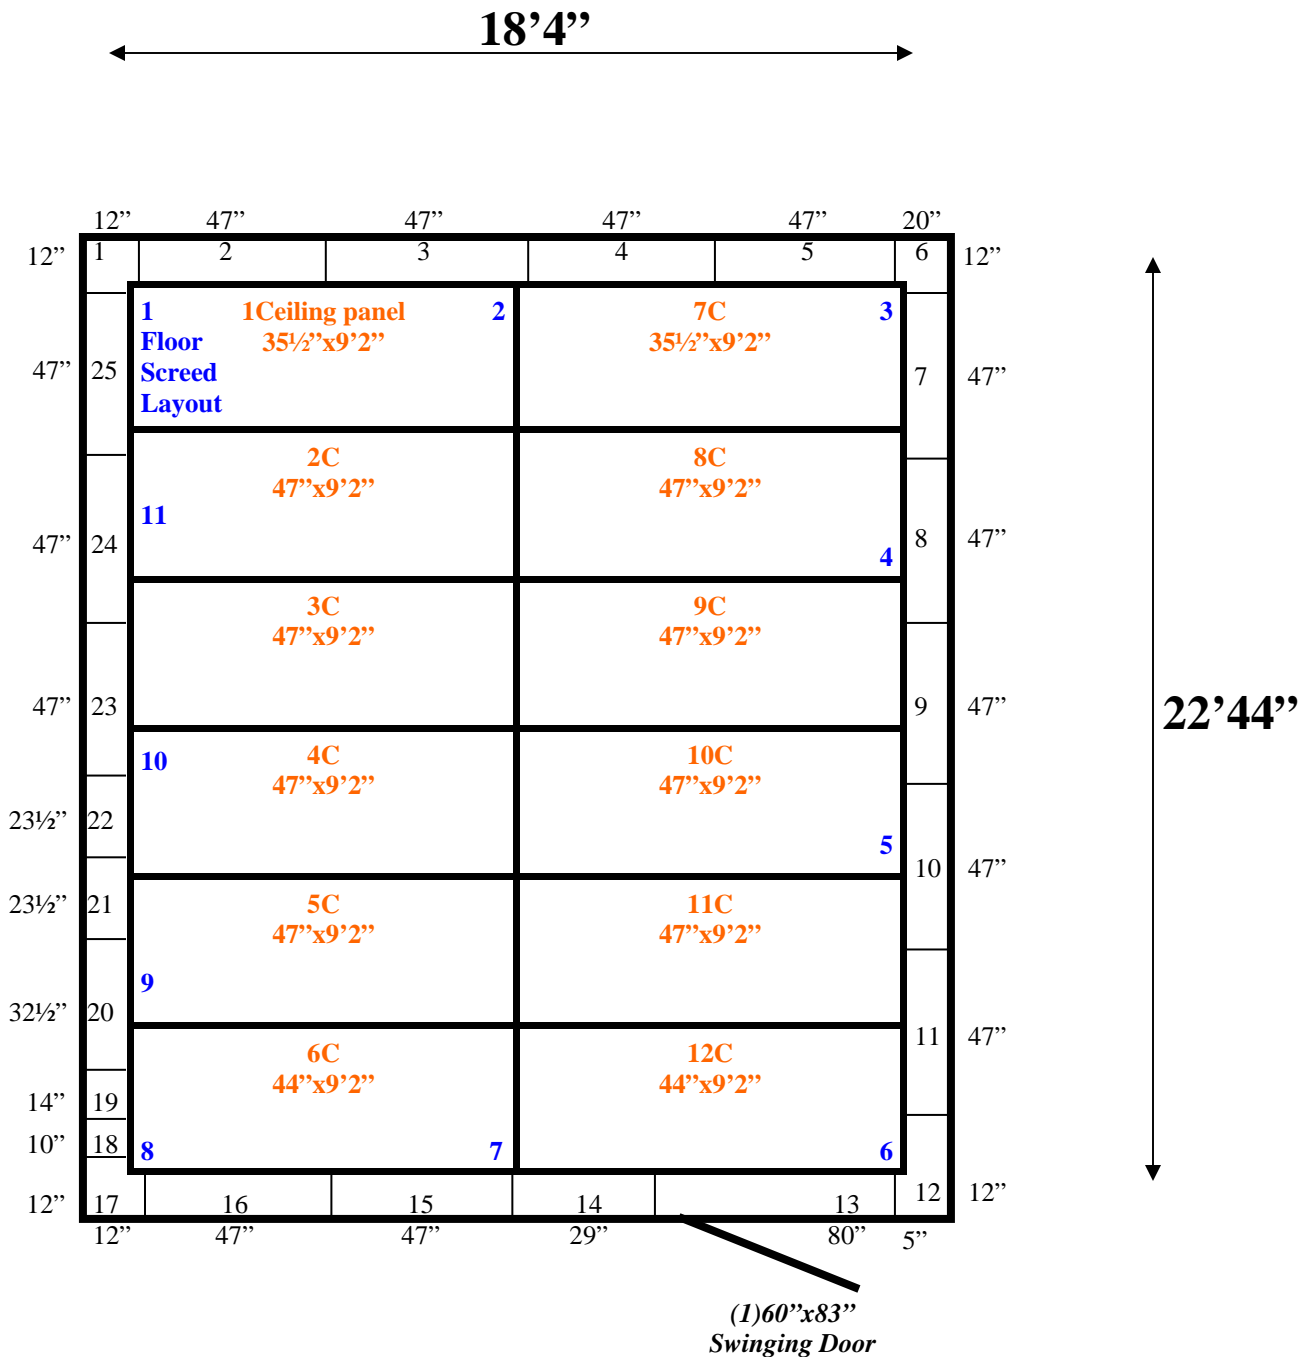

Ceiling support: beam with hook bolts included

## 18'4" x 22'4" x 8'4" H Walk-In Cooler or Freezer Wall & Ceiling Panels Diagram

118-08  
Red Orange

**REFRIGERATION SUPERSTORE**

World's Largest Inventory

New & Used Walk-In/ Drive-In Coolers/ Freezers/ Refrigeration Systems