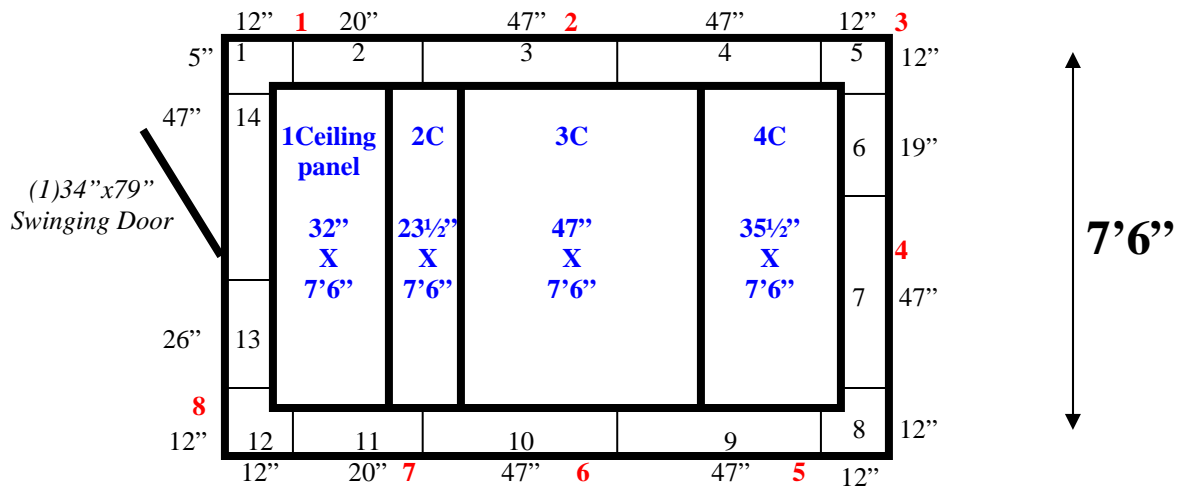

11'6"

### Floor Screed Layout

7'6" x 11'6" x 8'4" H  
Walk-In Cooler or Freezer  
Wall & Ceiling Panels Diagram

118-08  
Green

**REFRIGERATION SUPERSTORE**

World's Largest Inventory

New & Used Walk-In/ Drive-In Coolers/ Freezers/ Refrigeration Systems