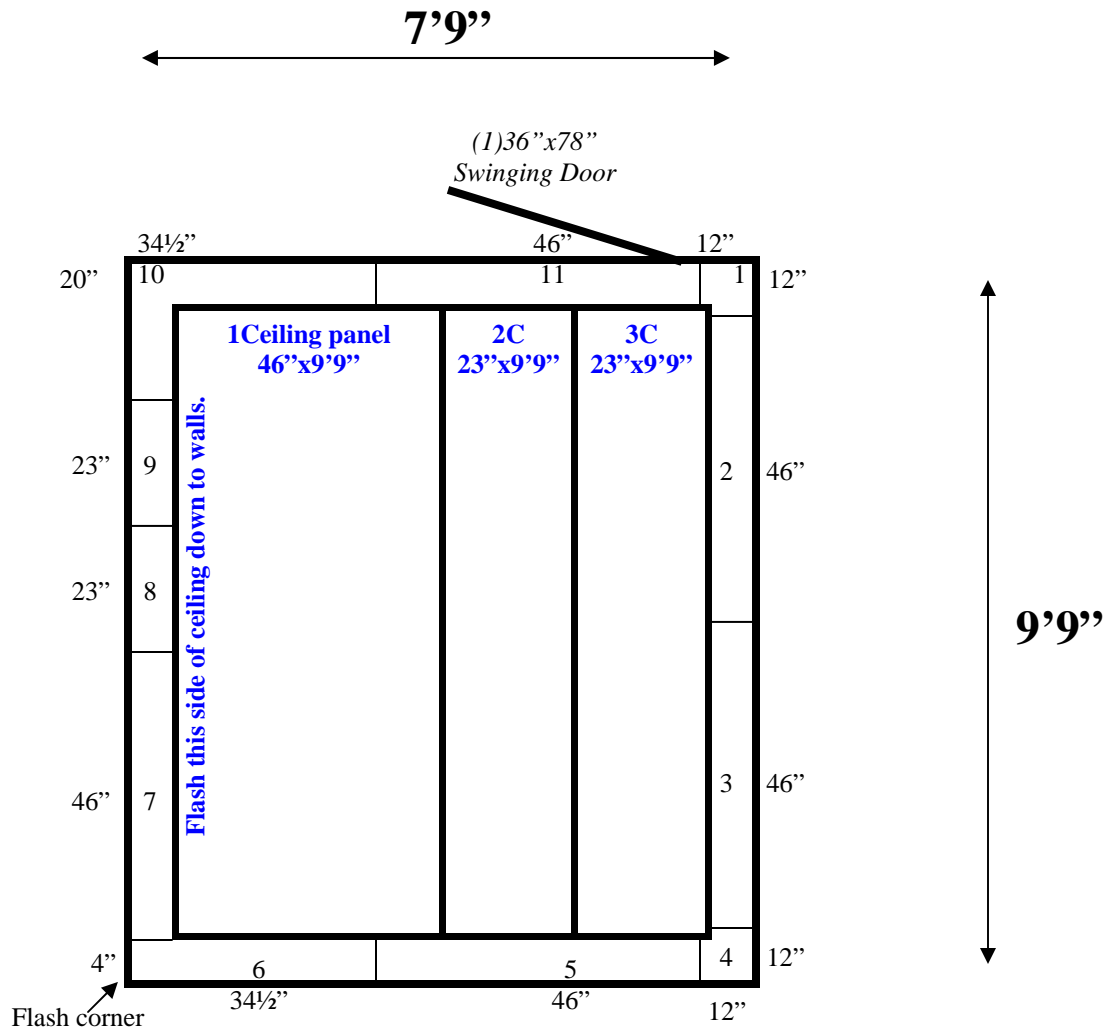

**7'9" x 9'9" x 8'2" H  
Walk-In Cooler or Freezer  
Wall & Ceiling Panels Diagram**

119-08  
Green

**REFRIGERATION SUPERSTORE**

World's Largest Inventory

New & Used Walk-In/ Drive-In Coolers/ Freezers/ Refrigeration Systems

1423 Planeview Drive, Oshkosh, WI USA Tel (920) 231-1711 Fax (920) 231-1701 www.barrinc.com

**7'9" x 9'9" x 8'2" H  
Walk-In Cooler or Freezer**

**119-08  
Green**