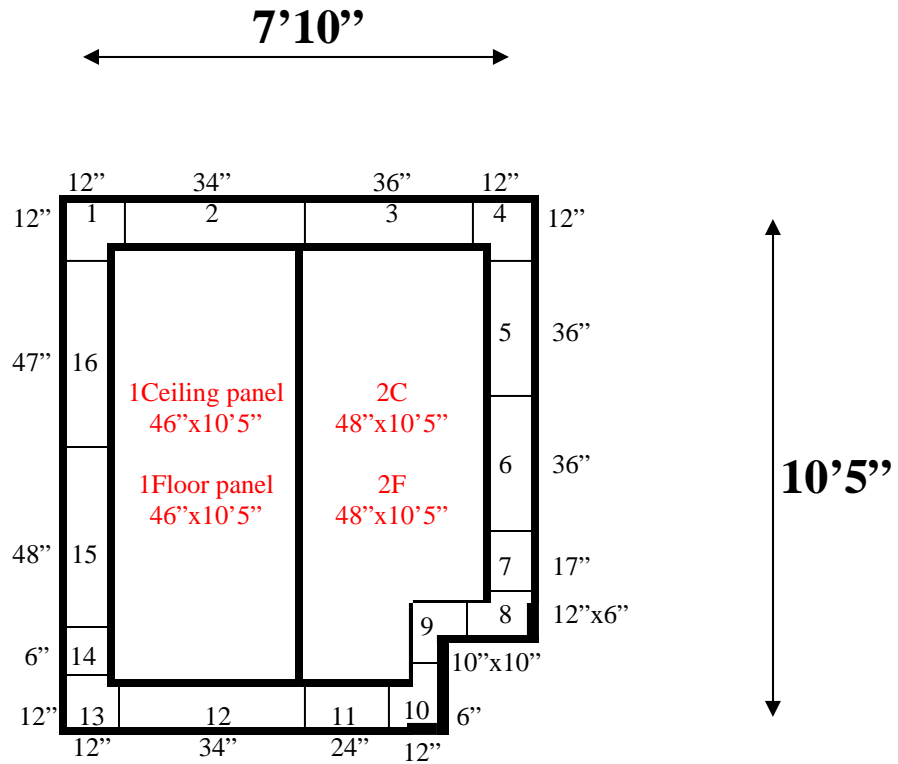

**7'10" x 10'5" x 9'8" H  
Walk-In Freezer with Floor  
Wall, Ceiling & Floor Panels Diagram**

117-08  
Burgundy

**REFRIGERATION SUPERSTORE**

World's Largest Inventory

New & Used Walk-In/ Drive-In Coolers/ Freezers/ Refrigeration Systems

1423 Planeview Drive, Oshkosh, WI USA Tel (920) 231-1711 Fax (920) 231-1701 www.barrinc.com

**7'10" x 10'5" x 9'8" H  
Walk-In Freezer with Floor**

**117-08  
Burgundy**