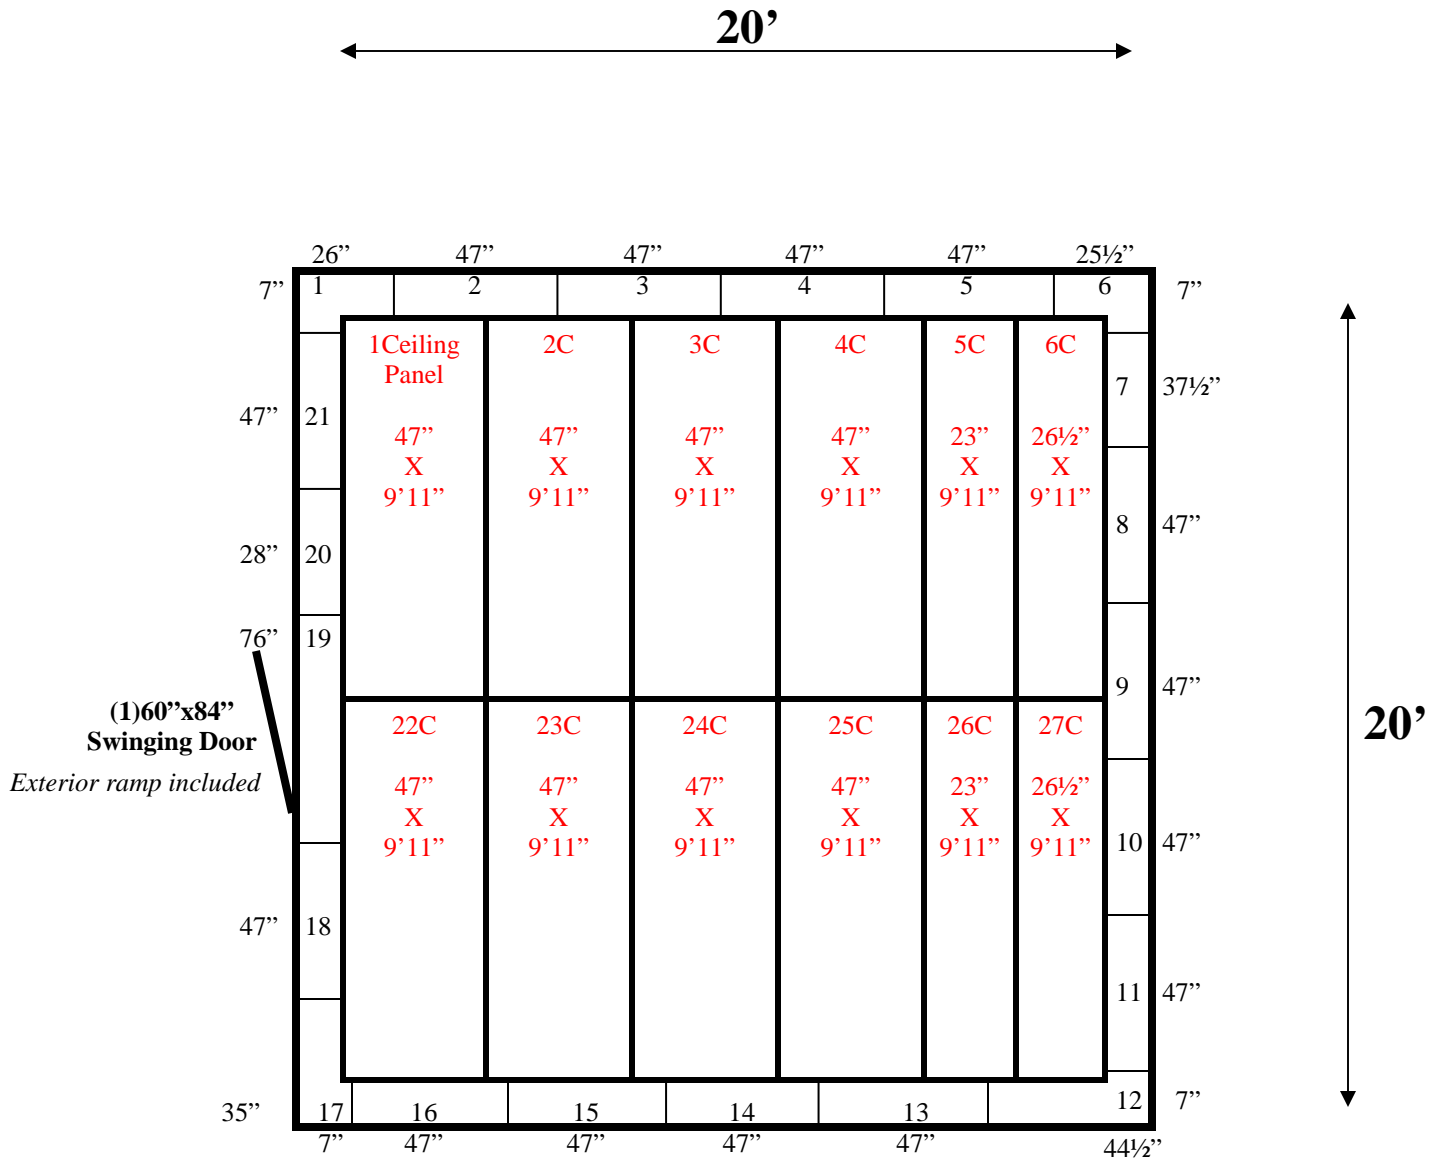

**20' x 20' x 10' H
Walk-In Freezer with Floor
Wall & Ceiling Panels Diagram**

REFRIGERATION SUPERSTORE

World's Largest Inventory

New & Used Walk-In/ Drive-In Coolers/ Freezers/ Refrigeration Systems

1423 Planeview Drive, Oshkosh, WI USA Tel (920) 231-1711 Fax (920) 231-1701 www.barrinc.com

← 20' →

20' x 20' x 10' H
Walk-In Freezer with Floor
Floor Panels Diagram

REFRIGERATION SUPERSTORE

World's Largest Inventory

New & Used Walk-In/ Drive-In Coolers/ Freezers/ Refrigeration Systems

1423 Planeview Drive, Oshkosh, WI USA Tel (920) 231-1711 Fax (920) 231-1701 www.barrinc.com

**20' x 20' x 10' H
Walk-In Freezer with Floor**

106-08