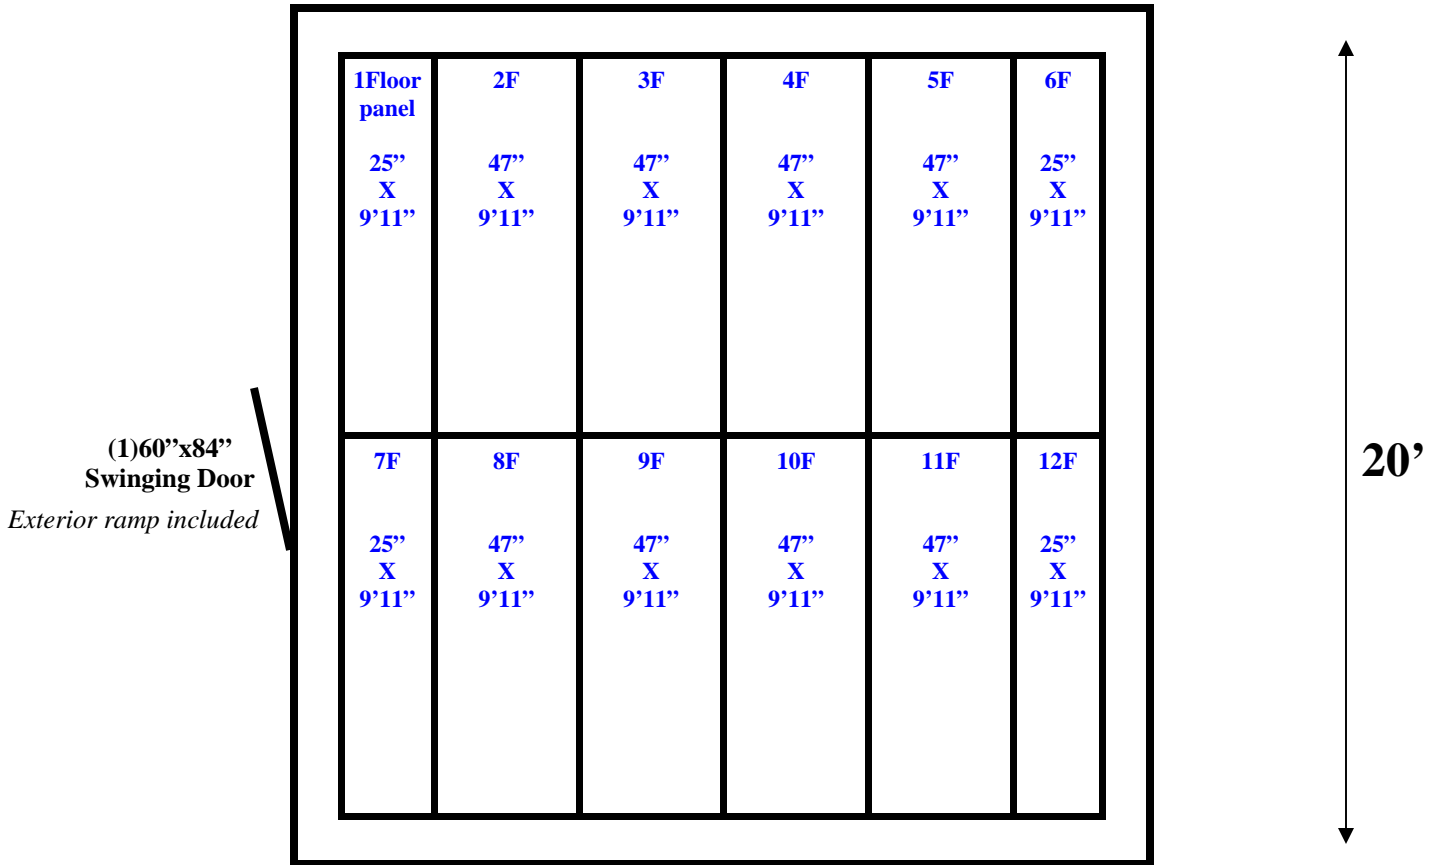

**20' x 20' x 10' H
Walk-In Freezer with Floor
Wall & Ceiling Panels Diagram**

REFRIGERATION SUPERSTORE

World's Largest Inventory

New & Used Walk-In/ Drive-In Coolers/ Freezers/ Refrigeration Systems

1423 Planeview Drive, Oshkosh, WI USA Tel (920) 231-1711 Fax (920) 231-1701 www.barrinc.com

← 20' →

20' x 20' x 10' H
Walk-In Freezer with Floor
Floor Panels Diagram

REFRIGERATION SUPERSTORE

World's Largest Inventory

New & Used Walk-In/ Drive-In Coolers/ Freezers/ Refrigeration Systems

1423 Planeview Drive, Oshkosh, WI USA Tel (920) 231-1711 Fax (920) 231-1701 www.barrinc.com

**20' x 20' x 10' H
Walk-In Freezer with Floor**

106-08