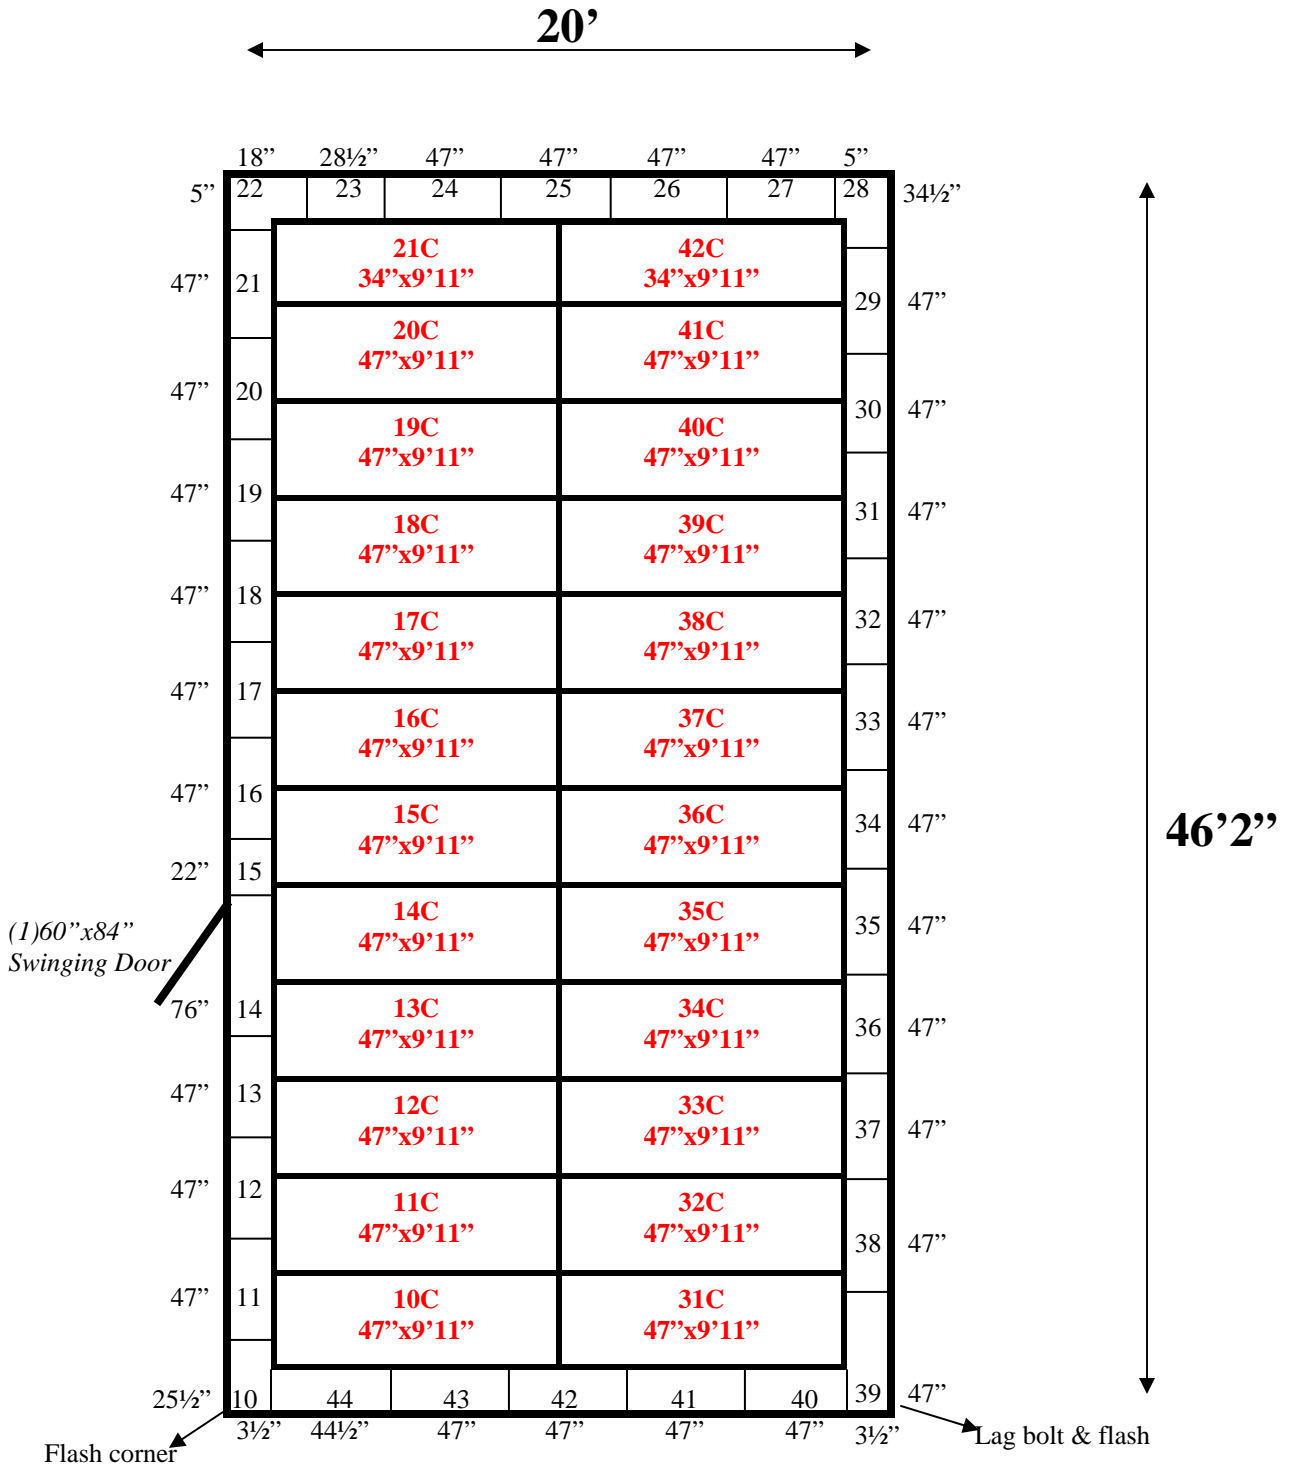

**20' x 46'2" x 10' H
Walk-In Cooler or Freezer
Wall & Ceiling Panels Diagram**

REFRIGERATION SUPERSTORE

World's Largest Inventory

New & Used Walk-In/ Drive-In Coolers/ Freezers/ Refrigeration Systems

1423 Planeview Drive, Oshkosh, WI USA Tel (920) 231-1711 Fax (920) 231-1701 www.barrinc.com

**20' x 46'2" x 10' H
Walk-In Cooler or Freezer**

106-08