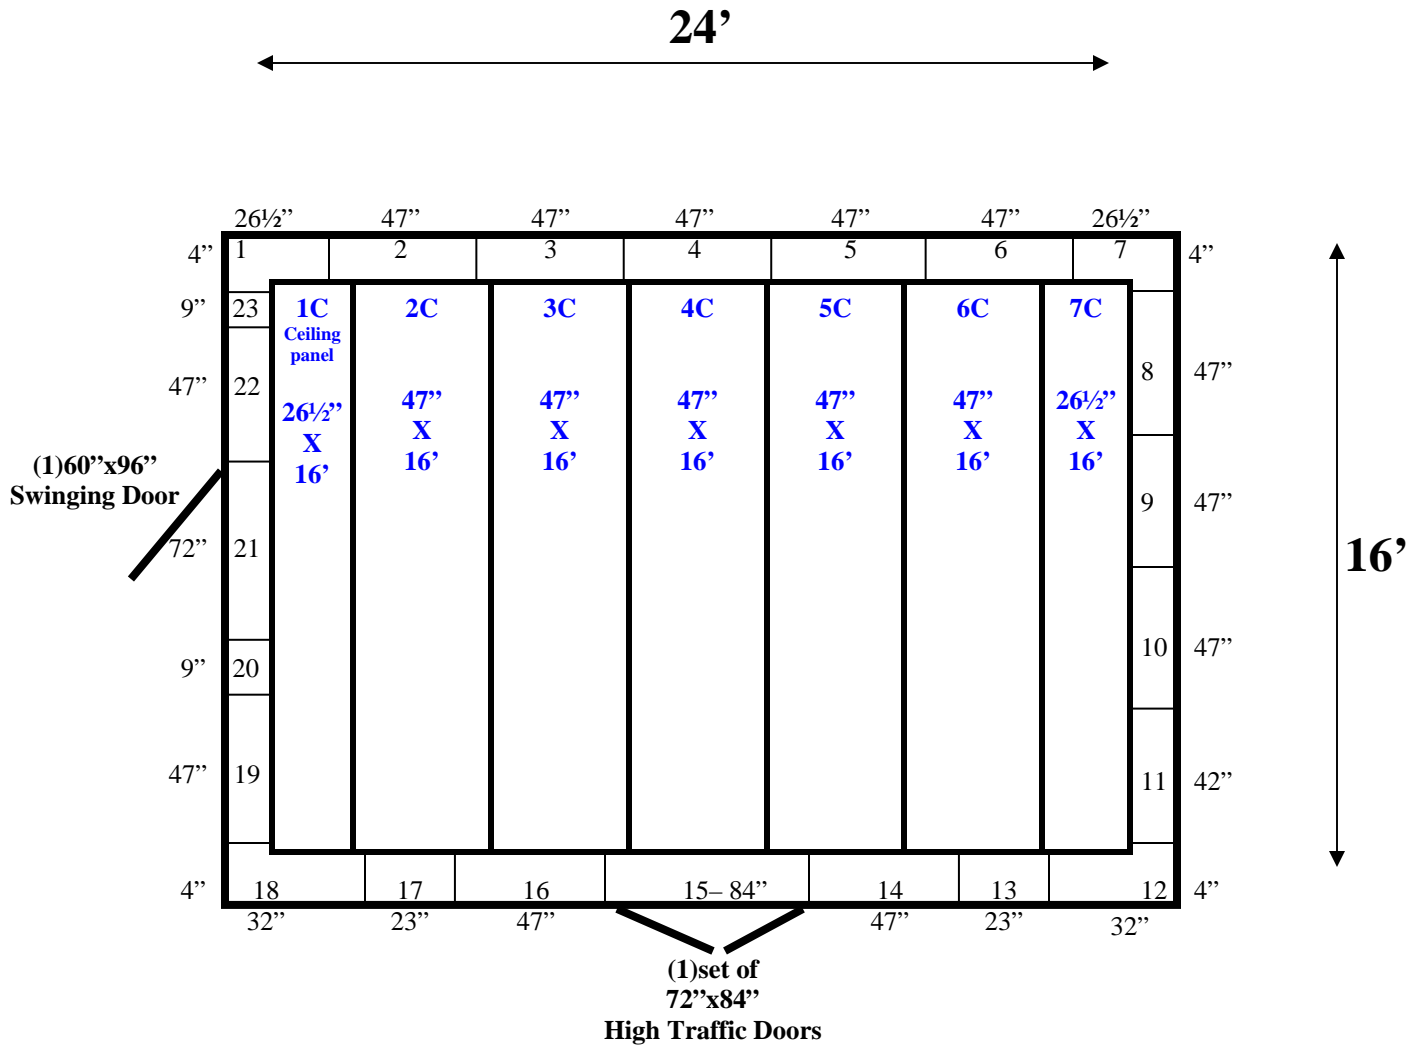

1423 Planeview Drive
Oshkosh, WI 54904 USA

Tel (920) 231-1711
Fax (920) 231-1701

www.barrinc.com
www.refrigerationsuperstore.com

**16' x 24' x 10'3" H
Walk-In Cooler or Freezer
Wall & Ceiling Panels Diagram**

102-08
Green

1423 Planeview Drive
Oshkosh, WI 54904 USA

Tel (920) 231-1711
Fax (920) 231-1701

www.barrinc.com
www.refrigerationsuperstore.com

**16' x 24' x 10'3" H
Walk-In Cooler or Freezer**

**102-08
Green**