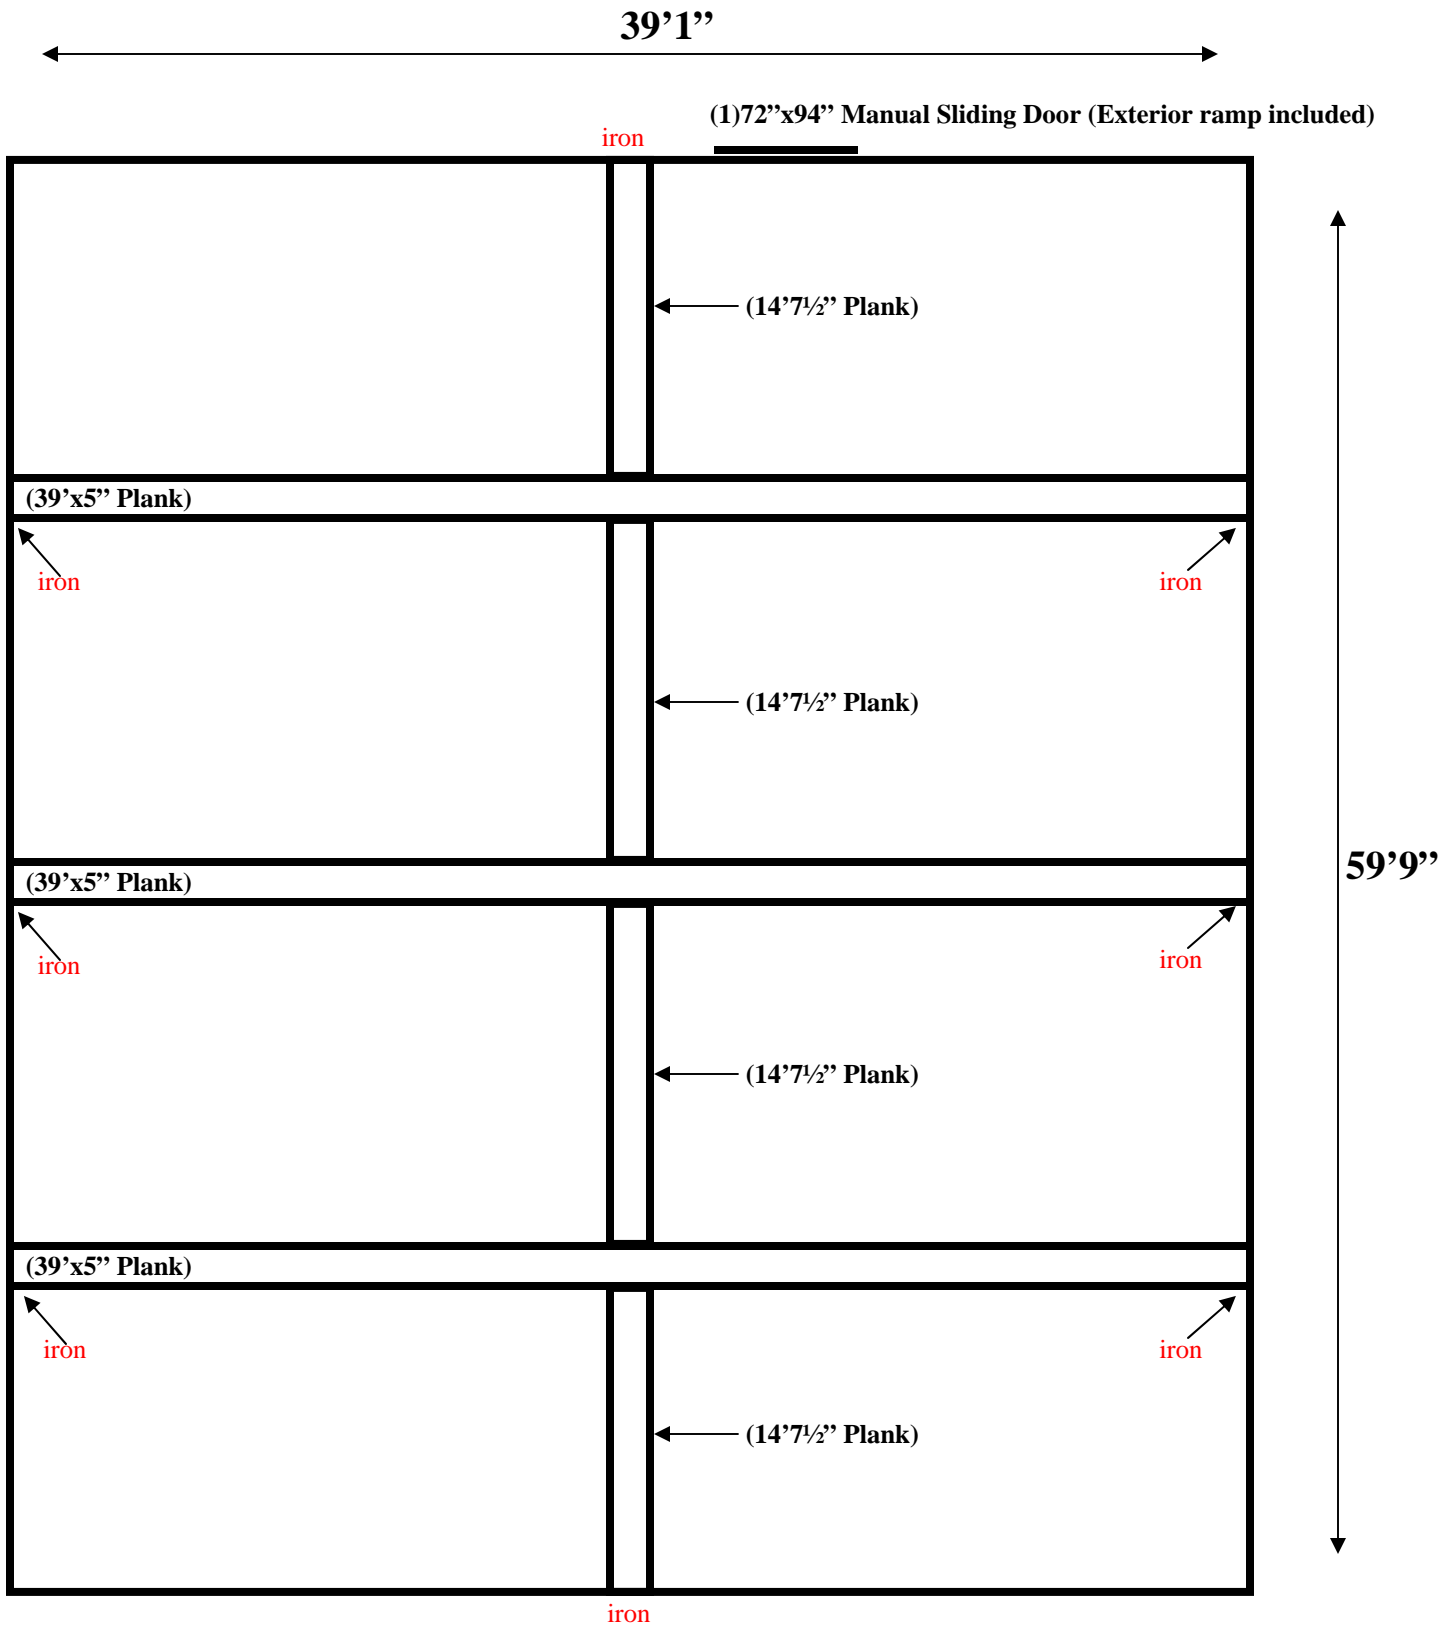

39'1"

(1)72"x94" Manual Sliding Door (Exterior ramp included)

1Floor panel 30½"x10'	17F 30½"x9'6"	33F 30½"x9'6"	49F 30½"x10'
2F 47"x10'	18F 47"x9'6"	34F 47"x9'6"	50F 47"x10'
3F 47"x10'	19F 47"x9'6"	35F 47"x9'6"	51F 47"x10'
4F 47"x10'	20F 47"x9'6"	36F 47"x9'6"	52F 47"x10'
5F 47"x10'	21F 47"x9'6"	37F 47"x9'6"	53F 47"x10'
6F 47"x10'	22F 47"x9'6"	38F 47"x9'6"	54F 47"x10'
7F 47"x10'	23F 47"x9'6"	39F 47"x9'6"	55F 47"x10'
8F 47"x10'	24F 47"x9'6"	40F 47"x9'6"	56F 47"x10'
9F 47"x10'	25F 47"x9'6"	41F 47"x9'6"	57F 47"x10'
10F 47"x10'	26F 47"x9'6"	42F 47"x9'6"	58F 47"x10'
11F 47"x10'	27F 47"x9'6"	43F 47"x9'6"	59F 47"x10'
12F 47"x10'	28F 47"x9'6"	44F 47"x9'6"	60F 47"x10'
13F 47"x10'	29F 47"x9'6"	45F 47"x9'6"	61F 47"x10'
14F 47"x10'	30F 47"x9'6"	46F 47"x9'6"	62F 47"x10'
15F 47"x10'	31F 47"x9'6"	47F 47"x9'6"	63F 47"x10'
16F 30½"x10'	32F 30½"x9'6"	48F 30½"x9'6"	64F 30½"x10'

(1)72"x94" Manual Sliding Door (Exterior ramp included)

59'9"

39'1" x 59'9" x 10'8" H
Freezer with Floor
Horizontal Wall Panels Diagram

94-08
No color

1423 Planeview Drive
Oshkosh, WI 54904 USA

Tel (920) 231-1711
Fax (920) 231-1701

www.barrinc.com
www.refrigerationsuperstore.com

5' piece of angle iron under planks on edge of box.

39'1" x 59'9" x 10'8" H
Freezer with Floor
Ceiling Support (on top of box)

93-08
Green

1423 Planeview Drive
Oshkosh, WI 54904 USA

www.barrinc.com
www.refrigerationsuperstore.com

**39'1" x 59'9" x 10'8" H
Freezer with Floor**

**94-08
No color**