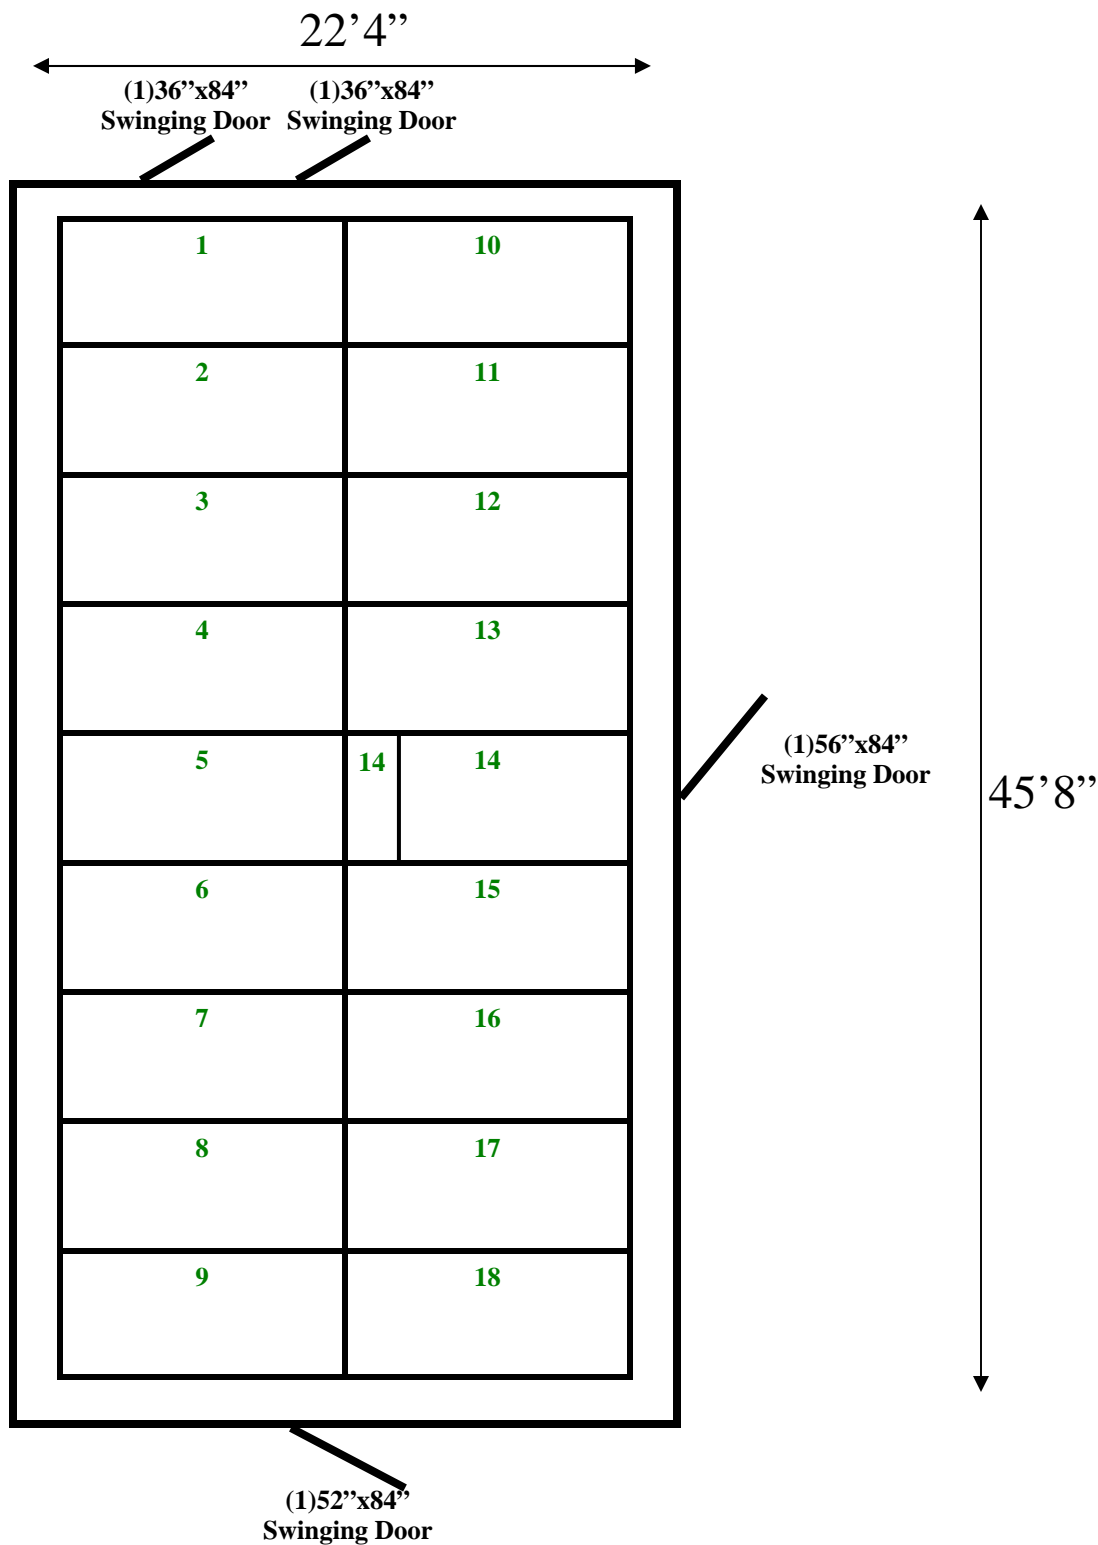

**22'4" x 45'8" x 9'6" H**  
**Walk-In Freezer with Floor**  
**Wall & Ceiling Panels Diagram**

1423 Planeview Drive  
Oshkosh, WI 54904 USA

Tel (920) 231-1711  
Fax (920) 231-1701

www.barrinc.com  
www.refrigerationsuperstore.com

**22'4" x 45'8" x 9'6" H  
Walk-In Freezer with Floor  
Floor Panels Diagram**

1423 Planeview Drive  
Oshkosh, WI 54904 USA

Tel (920) 231-1711  
Fax (920) 231-1701

www.barrinc.com  
www.refrigerationsuperstore.com

**22'4" x 45'8" x 9'6" H  
Walk-In Freezer with Floor  
Diamond Plate Diagram**

1423 Planeview Drive  
Oshkosh, WI 54904 USA

Tel (920) 231-1711  
Fax (920) 231-1701

[www.barrinc.com](http://www.barrinc.com)  
[www.refrigerationsuperstore.com](http://www.refrigerationsuperstore.com)

**22'4" x 45'8" x 9'6" H  
Walk-In Freezer with Floor**