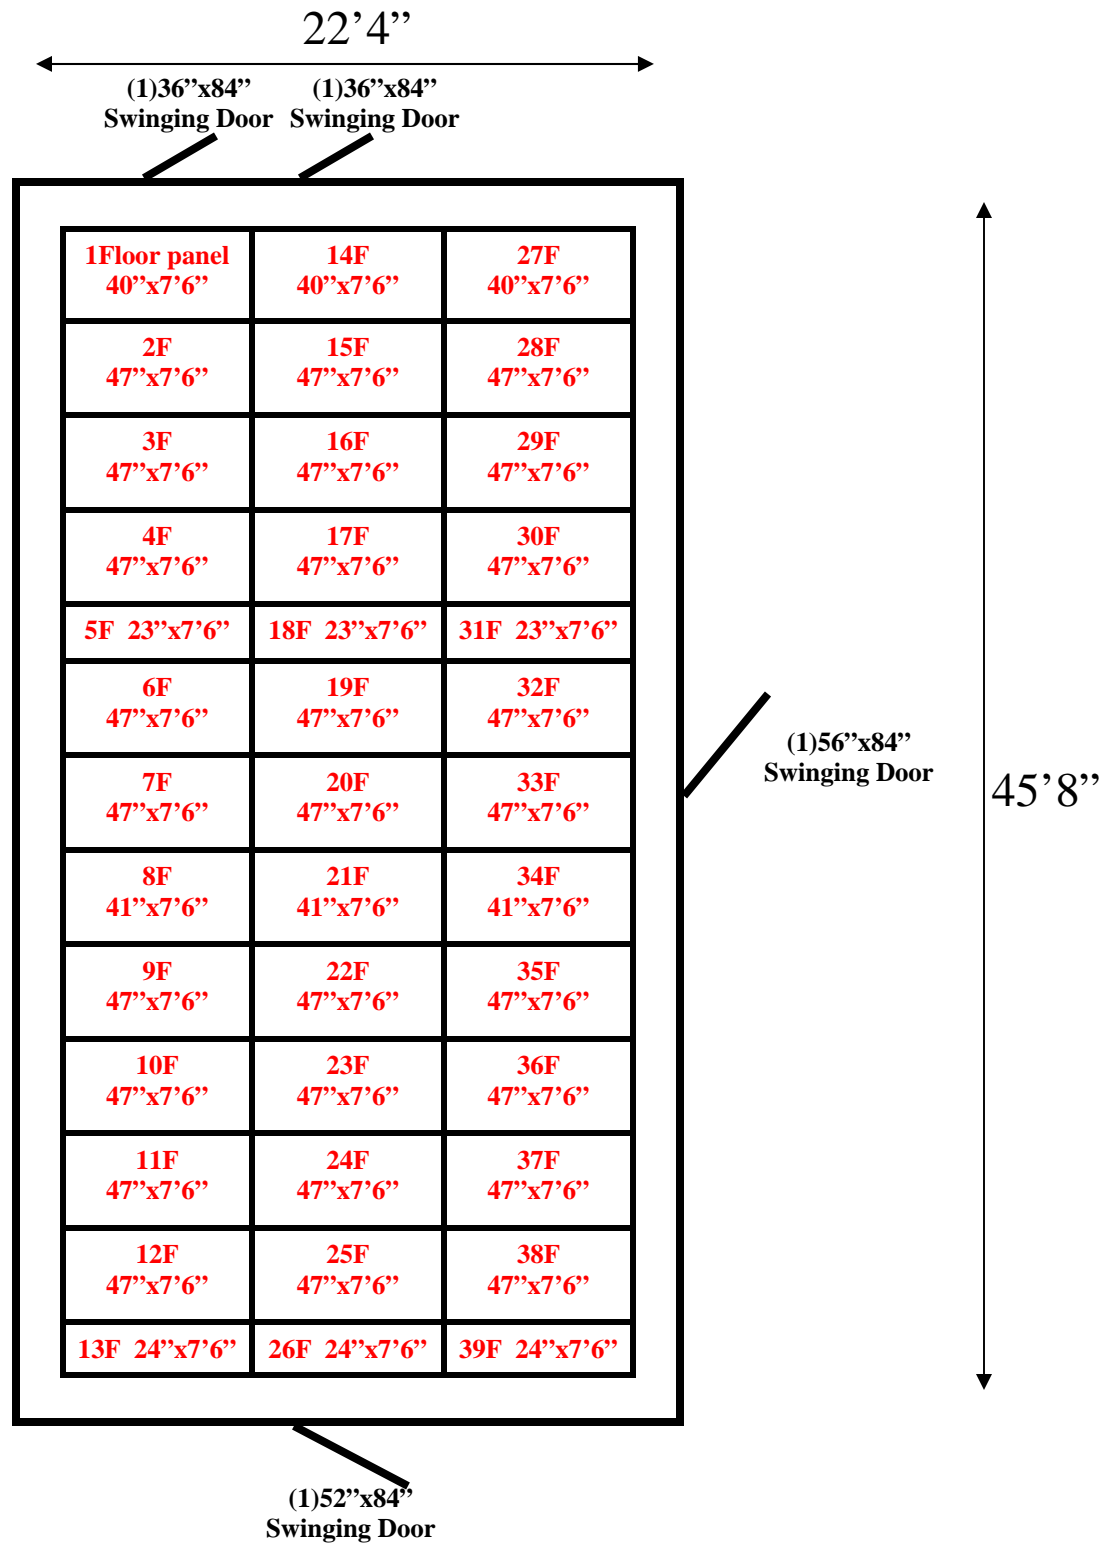

**22'4" x 45'8" x 9'6" H**  
**Walk-In Freezer with Floor**  
**Wall & Ceiling Panels Diagram**

1423 Planeview Drive  
Oshkosh, WI 54904 USA

Tel (920) 231-1711  
Fax (920) 231-1701

www.barrinc.com  
www.refrigerationsuperstore.com

**22'4" x 45'8" x 9'6" H  
Walk-In Freezer with Floor  
Floor Panels Diagram**

1423 Planeview Drive  
Oshkosh, WI 54904 USA

Tel (920) 231-1711  
Fax (920) 231-1701

www.barrinc.com  
www.refrigerationsuperstore.com

**22'4" x 45'8" x 9'6" H  
Walk-In Freezer with Floor  
Diamond Plate Diagram**

1423 Planeview Drive  
Oshkosh, WI 54904 USA

Tel (920) 231-1711  
Fax (920) 231-1701

[www.barrinc.com](http://www.barrinc.com)  
[www.refrigerationsuperstore.com](http://www.refrigerationsuperstore.com)

**22'4" x 45'8" x 9'6" H  
Walk-In Freezer with Floor**