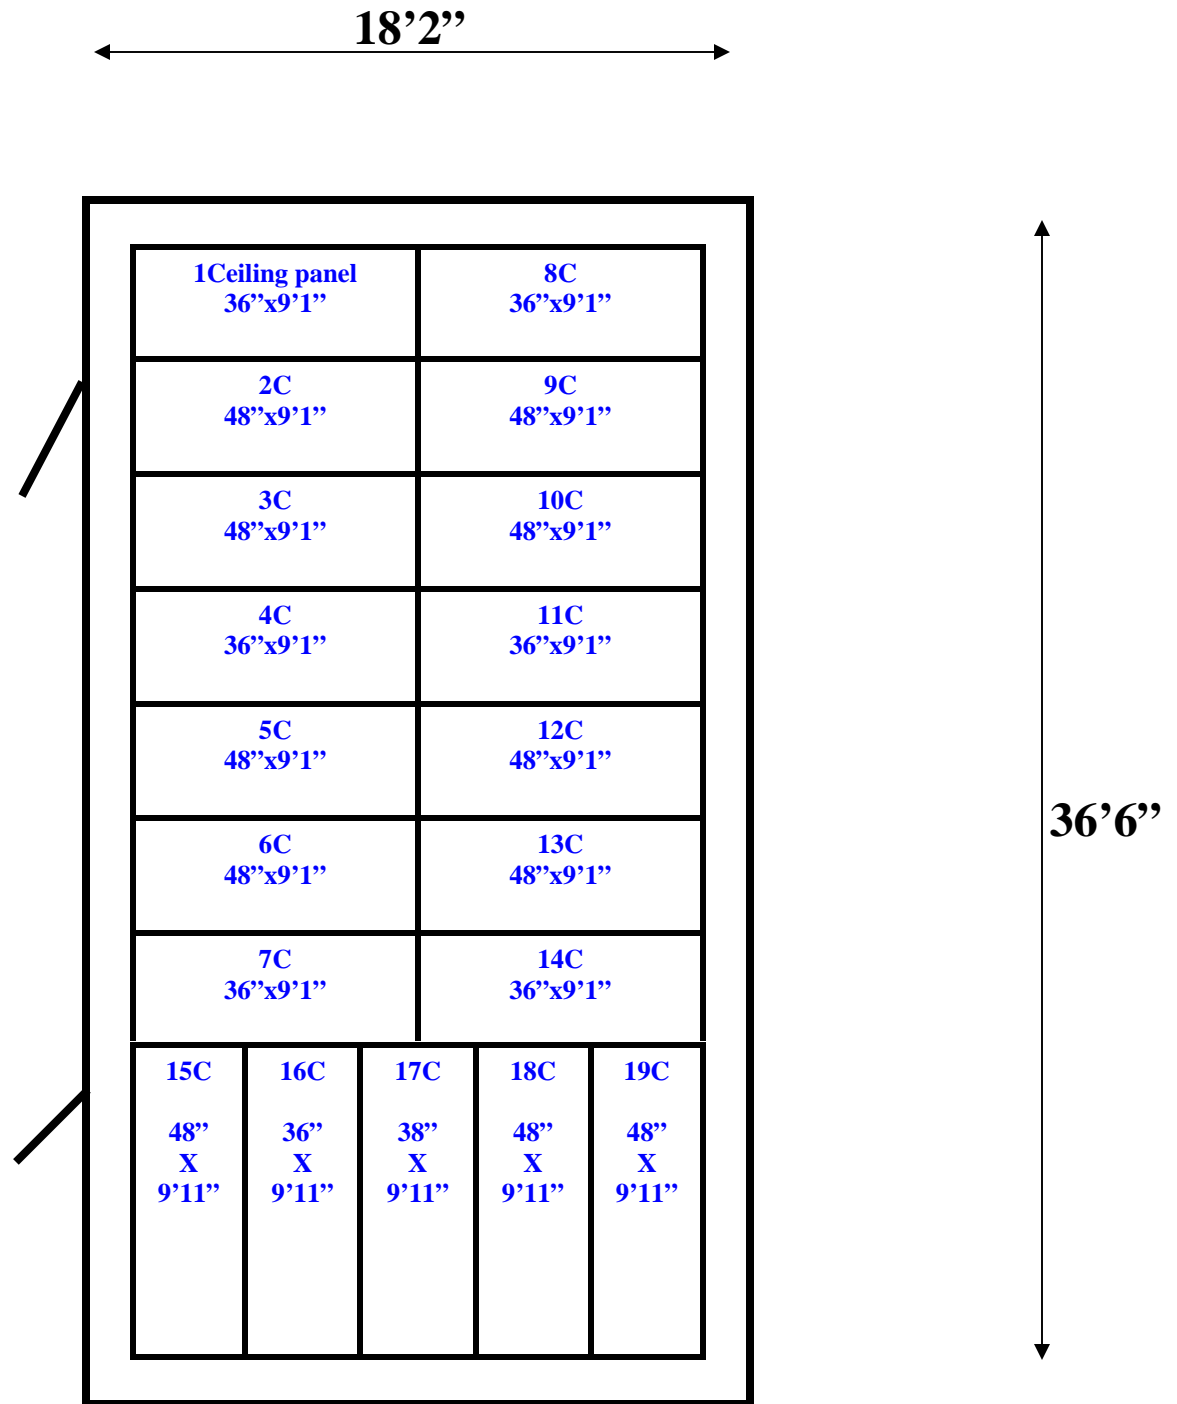

**18'2" x 36'6" x 10'6" H
Walk-In Combination Cooler / Freezer
Wall Panels Diagram**

1423 Planeview Drive
Oshkosh, WI 54904 USA

Tel (920) 231-1711
Fax (920) 231-1701

www.barrinc.com
www.refrigerationsuperstore.com

18'2" x 36'6" x 10'6" H
Walk-In Combination Cooler / Freezer
Ceiling Panels Diagram

1423 Planeview Drive
Oshkosh, WI 54904 USA

Tel (920) 231-1711
Fax (920) 231-1701

www.barrinc.com
www.refrigerationsuperstore.com

18'2" x 36'6" x 10'6" H
Walk-In Combination Cooler/ Freezer

61-08
Red/RedBlack